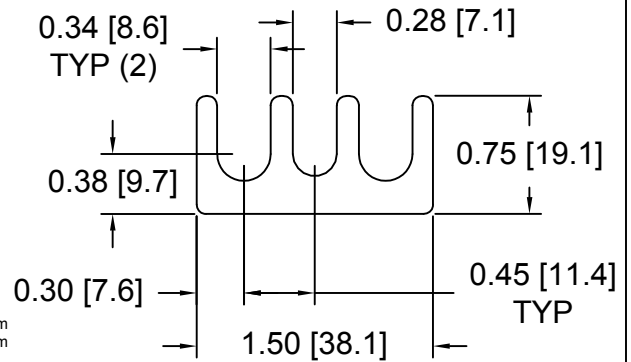

DSCH073 Series - Shim Sets

DSC Part No.	Description	Thickness	Set includes
DSCH073-M454	Four piece metric shim set	4.50mm	(1) 2.00mm, (2) 1.00mm, (1) .50mm
DSCH073-M505	Five piece metric shim set	5.00mm	(1) 2.00mm, (2) 1.00mm, (2) .50mm
DSCH073-M506	Six piece metric shim set	5.00mm	(1) 2.00mm, (2) 1.00mm, (1) .50mm, (2) .25mm
DSCH073-M507	Seven piece metric shim set	5.00mm	(1) 2.00mm, (1) 1.00mm, (3) .50mm, (2) .25mm
DSCH073-M605	Five piece metric shim set	6.00mm	(2) 2.00mm, (1) 1.00mm, (2) .50mm
DSCH073-E255	Five piece inch shim set	.250 inch	(3) .062 inch, (2) .031 inch