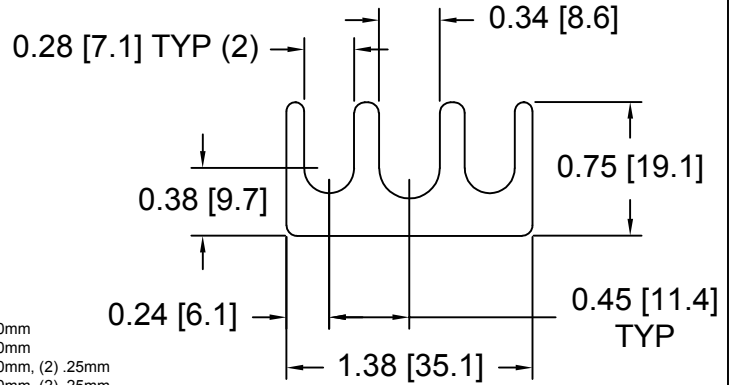

| DSC Part No. | Description | Thickness | Other part numbers |
|--------------|-----------------------|-----------|--------------------|
| DSCH071-M025 | Metric thickness shim | .25mm | M FS 15-JJJJ |
| DSCH071-M050 | Metric thickness shim | .50mm | M FS 15-JJJ |
| DSCH071-M100 | Metric thickness shim | 1.00mm | M FS 15-JJ |
| DSCH071-M200 | Metric thickness shim | 2.00mm | M FS 15-J |
| DSCH071-E015 | Inch thickness shim | .015 inch | FS 15-JJJ |
| DSCH071-E032 | Inch thickness shim | .031 inch | FS 15-JJ |
| DSCH071-E062 | Inch thickness shim | .062 inch | FS 15-J |

DSCH071 Series - Shim Sets

| DSC Part No. | Description | Thickness | Set includes |
|--------------|-----------------------------|-----------|--|
| DSCH071-M454 | Four piece metric shim set | 4.50mm | (1) 2.00mm, (2) 1.00mm, (1) .50mm |
| DSCH071-M505 | Five piece metric shim set | 5.00mm | (1) 2.00mm, (2) 1.00mm, (2) .50mm |
| DSCH071-M506 | Six piece metric shim set | 5.00mm | (1) 2.00mm, (2) 1.00mm, (1) .50mm, (2) .25mm |
| DSCH071-M507 | Seven piece metric shim set | 5.00mm | (1) 2.00mm, (1) 1.00mm, (3) .50mm, (2) .25mm |
| DSCH071-M605 | Five piece metric shim set | 6.00mm | (2) 2.00mm, (1) 1.00mm, (2) .50mm |
| DSCH071-E255 | Five piece inch shim set | .250 inch | (3) .062 inch, (2) .031 inch |

DSCH074 Series - Shim Sets

| DSC Part No. | Description | Thickness | Set includes |
|--------------|-----------------------------|-----------|--|
| DSCH074-M454 | Four piece metric shim set | 4.50mm | (1) 2.00mm, (2) 1.00mm, (1) .50mm |
| DSCH074-M505 | Five piece metric shim set | 5.00mm | (1) 2.00mm, (2) 1.00mm, (2) .50mm |
| DSCH074-M506 | Six piece metric shim set | 5.00mm | (1) 2.00mm, (2) 1.00mm, (1) .50mm, (2) .25mm |
| DSCH074-M507 | Seven piece metric shim set | 5.00mm | (1) 2.00mm, (1) 1.00mm, (3) .50mm, (2) .25mm |
| DSCH074-M605 | Five piece metric shim set | 6.00mm | (2) 2.00mm, (1) 1.00mm, (2) .50mm |
| DSCH074-E255 | Five piece inch shim set | .250 inch | (3) .062 inch, (2) .031 inch |