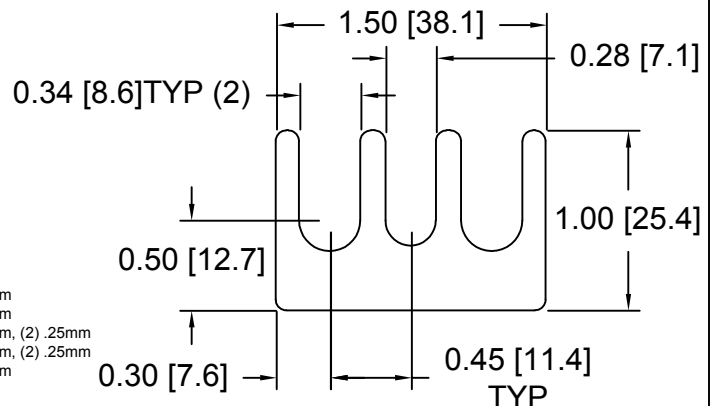

DSCH074 Series - Shim Sets

DSC Part No.	Description	Thickness	Set includes
DSCH074-M454	Four piece metric shim set	4.50mm	(1) 2.00mm, (2) 1.00mm, (1) .50mm
DSCH074-M505	Five piece metric shim set	5.00mm	(1) 2.00mm, (2) 1.00mm, (2) .50mm
DSCH074-M506	Six piece metric shim set	5.00mm	(1) 2.00mm, (2) 1.00mm, (1) .50mm, (2) .25mm
DSCH074-M507	Seven piece metric shim set	5.00mm	(1) 2.00mm, (1) 1.00mm, (3) .50mm, (2) .25mm
DSCH074-M605	Five piece metric shim set	6.00mm	(2) 2.00mm, (1) 1.00mm, (2) .50mm
DSCH074-E255	Five piece inch shim set	.250 inch	(3) .062 inch, (2) .031 inch