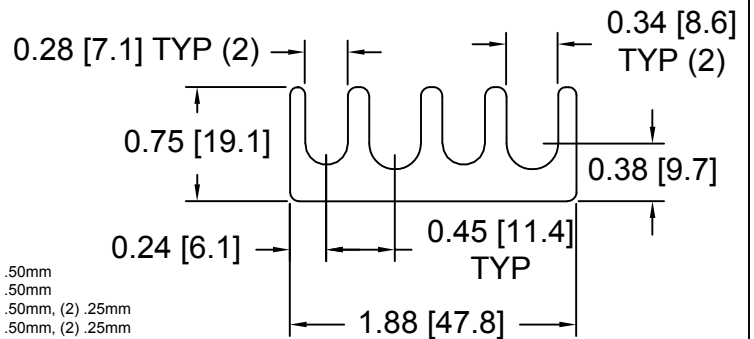

DSCH072 Series - Shim Sets

DSC Part No.	Description	Thickness	Set includes
DSCH072-M454	Four piece metric shim set	4.50mm	(1) 2.00mm, (2) 1.00mm, (1) .50mm
DSCH072-M505	Five piece metric shim set	5.00mm	(1) 2.00mm, (2) 1.00mm, (2) .50mm
DSCH072-M506	Six piece metric shim set	5.00mm	(1) 2.00mm, (2) 1.00mm, (1) .50mm, (2) .25mm
DSCH072-M507	Seven piece metric shim set	5.00mm	(1) 2.00mm, (1) 1.00mm, (3) .50mm, (2) .25mm
DSCH072-M605	Five piece metric shim set	6.00mm	(2) 2.00mm, (1) 1.00mm, (2) .50mm
DSCH072-E255	Five piece inch shim set	.250 inch	(3) .062 inch, (2) .031 inch