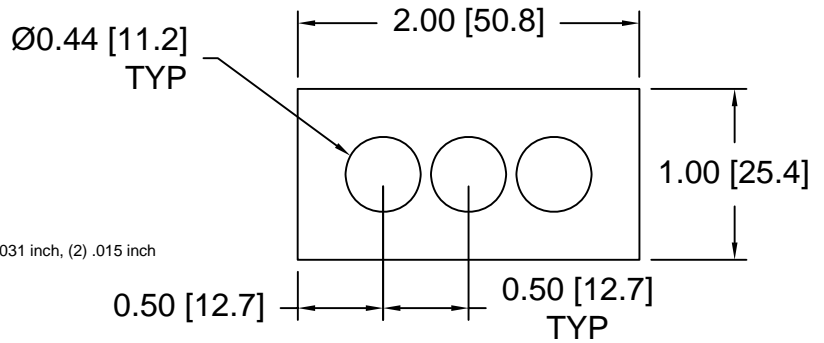

DSC Part No.	Description	Thickness	Other part numbers
DSCH087-E015	Inch thickness shim	.015 inch	CSS 46-3
DSCH087-E032	Inch thickness shim	.031 inch	CSS 46-1
DSCH087-E062	Inch thickness shim	.062 inch	CSS 46-2

DSCH087 Series - Shim Sets

DSC Part No.	Description	Thickness	Set includes
DSCH087-E155	Five piece inch shim set	.150 inch	(1) .062 inch, (2) .031 inch, (2) .015 inch (This set also known as 42-530-2625)

DSCH088 Series - Shim Sets

DSC Part No.	Description	Thickness	Set includes
DSCH088-E155	Five piece inch shim set	.150 inch	(1) .062 inch, (2) .031 inch, (2) .015 inch (This set also known as 42-530-2650)

DSCH090 Series - Shim Sets

DSC Part No.	Description	Thickness	Set includes
DSCH090-E155	Five piece inch shim set	.150 inch	(1) .062 inch, (2) .031 inch, (2) .015 inch (This set also known as 42-530-2700)