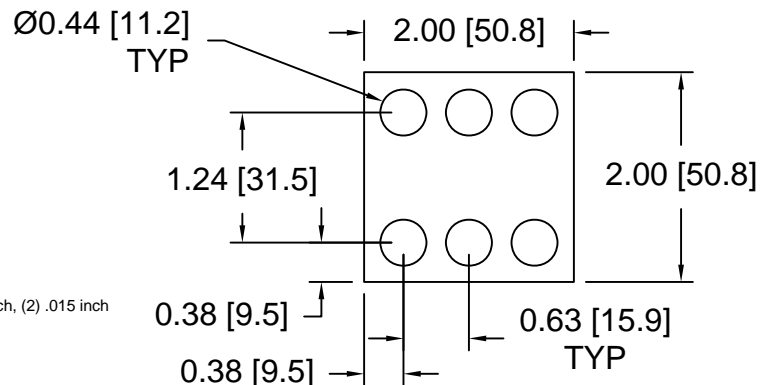

DSCH090 Series - Individual Shims

DSC Part No.	Description	Thickness	Other part numbers
DSCH090-E015	Inch thickness shim	.015 inch	CSS 88-3
DSCH090-E032	Inch thickness shim	.031 inch	CSS 88-1
DSCH090-E062	Inch thickness shim	.062 inch	CSS 88-2