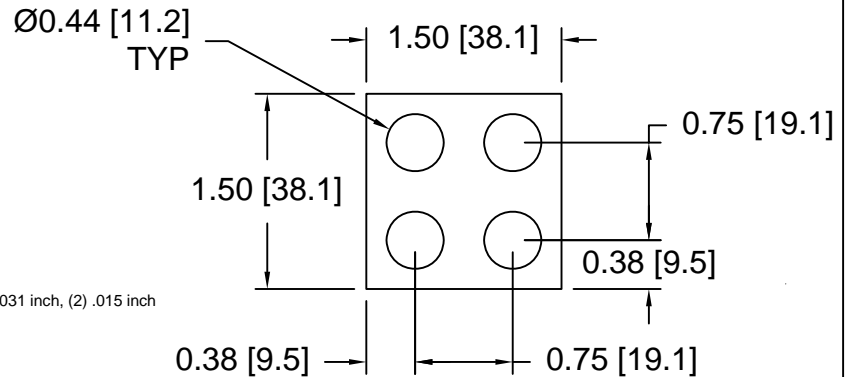

DSCH087 Series - Shim Sets

DSC Part No.	Description	Thickness	Set includes
DSCH087-E155	Five piece inch shim set	.150 inch	(1) .062 inch, (2) .031 inch, (2) .015 inch (This set also known as 42-530-2625)

DSCH088 Series - Individual Shims

DSC Part No.	Description	Thickness	Other part numbers
DSCH088-E015	Inch thickness shim	.015 inch	CSS 48-3
DSCH088-E032	Inch thickness shim	.031 inch	CSS 48-1
DSCH088-E062	Inch thickness shim	.062 inch	CSS 48-2

DSCH088 Series - Shim Sets

DSC Part No.	Description	Thickness	Set includes
DSCH088-E155	Five piece inch shim set	.150 inch	(1) .062 inch, (2) .031 inch, (2) .015 inch (This set also known as 42-530-2650)

DSCH089 Series - Shim Sets

DSC Part No.	Description	Thickness	Set includes
DSCH089-E155	Five piece inch shim set	.150 inch	(1) .062 inch, (2) .031 inch, (2) .015 inch (This set also known as 42-530-2675)