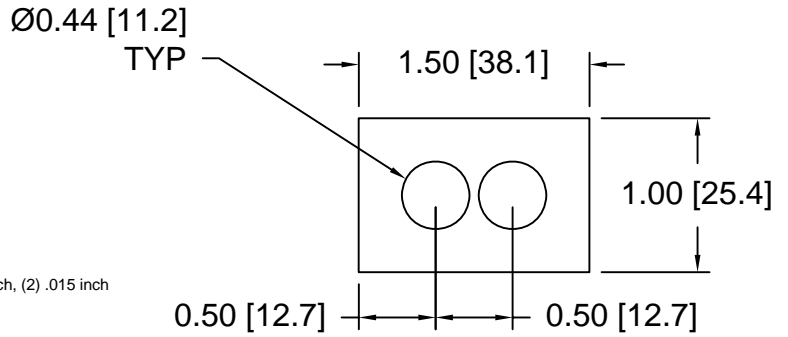

DSC Part No.	Description	Thickness	Other part numbers
DSCH087-E015	Inch thickness shim	.015 inch	CSS 46-3
DSCH087-E032	Inch thickness shim	.031 inch	CSS 46-1
DSCH087-E062	Inch thickness shim	.062 inch	CSS 46-2

DSCH087 Series - Shim Sets

DSC Part No.	Description	Thickness	Set includes
DSCH087-E155	Five piece inch shim set	.150 inch	(1) .062 inch, (2) .031 inch, (2) .015 inch (This set also known as 42-530-2625)

DSCH088 Series - Shim Sets

DSC Part No.	Description	Thickness	Set includes
DSCH088-E155	Five piece inch shim set	.150 inch	(1) .062 inch, (2) .031 inch, (2) .015 inch (This set also known as 42-530-2650)

DSCH090 Series - Shim Sets

DSC Part No.	Description	Thickness	Set includes
DSCH090-E155	Five piece inch shim set	.150 inch	(1) .062 inch, (2) .031 inch, (2) .015 inch (This set also known as 42-530-2700)