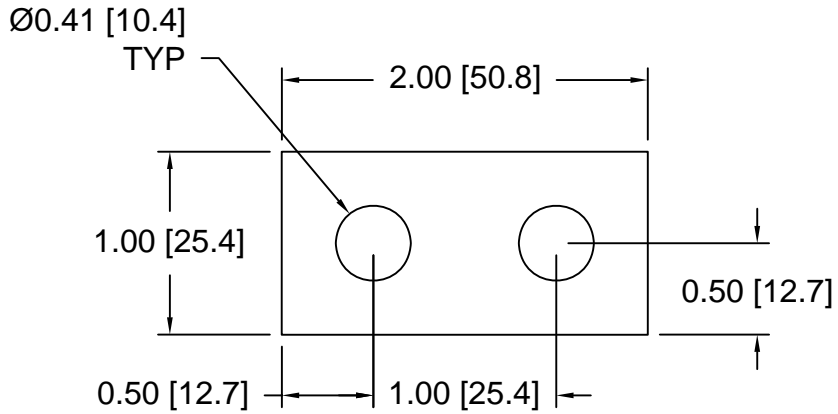

SPACERS

Drawings are not to scale

Metric spacers are black oxidized

Slots and holes are centered unless otherwise noted

DSCP086 Series Spacers

| DSC Part No. | Thickness | Other part numbers |
|--------------|-----------|--------------------|
| DSCP086-M300 | 3.00mm | D101044 |
| DSCP086-M400 | 4.00mm | D101045 |
| DSCP086-M500 | 5.00mm | D101046 |
| DSCP086-M600 | 6.00mm | D101047 |
| DSCP086-M700 | 7.00mm | D101048 |
| DSCP086-M800 | 8.00mm | D101049 |

DSCP087 Series Spacers

| DSC Part No. | Thickness | Other part #s | DSC Part No. | Thickness | Other part #s |
|--------------|-----------|---------------|--------------|-----------|---------------|
| DSCP087-M300 | 3.00mm | ACS630S | DSCP087-M640 | 6.40mm | ACS664S |
| DSCP087-M320 | 3.20mm | ACS632S | DSCP087-M660 | 6.60mm | ACS666S |
| DSCP087-M340 | 3.40mm | ACS634S | DSCP087-M680 | 6.80mm | ACS668S |
| DSCP087-M360 | 3.60mm | ACS636S | DSCP087-M700 | 7.00mm | ACS670S |
| DSCP087-M380 | 3.80mm | ACS638S | | | |
| DSCP087-M400 | 4.00mm | ACS640S | | | |
| DSCP087-M420 | 4.20mm | ACS642S | | | |
| DSCP087-M440 | 4.40mm | ACS644S | | | |
| DSCP087-M460 | 4.60mm | ACS646S | | | |
| DSCP087-M480 | 4.80mm | ACS648S | | | |
| DSCP087-M500 | 5.00mm | ACS650S | | | |
| DSCP087-M520 | 5.20mm | ACS652S | | | |
| DSCP087-M540 | 5.40mm | ACS654S | | | |
| DSCP087-M560 | 5.60mm | ACS656S | | | |
| DSCP087-M580 | 5.80mm | ACS658S | | | |
| DSCP087-M600 | 6.00mm | ACS660S | | | |
| DSCP087-M620 | 6.20mm | ACS662S | | | |

DSCP088 Series Spacers

| DSC Part No. | Thickness | Other part numbers |
|--------------|-----------|--------------------|
| DSCP088-E250 | .25 inch | D113069 |

DSCP089 Series Spacers

| DSC Part No. | Thickness | Other part numbers |
|--------------|-----------|--------------------|
| DSCP089-E250 | .25 inch | D113070 |