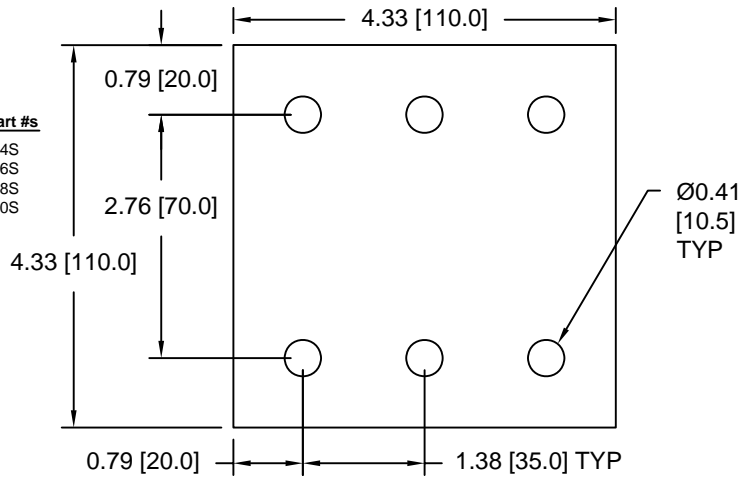

SPACERS

Drawings are not to scale

Metric spacers are black oxidized

Slots and holes are centered unless otherwise noted

DSCP086 Series Spacers

| DSC Part No. | Thickness | Other part numbers |
|--------------|-----------|--------------------|
| DSCP086-M300 | 3.00mm | D101044 |
| DSCP086-M400 | 4.00mm | D101045 |
| DSCP086-M500 | 5.00mm | D101046 |
| DSCP086-M600 | 6.00mm | D101047 |
| DSCP086-M700 | 7.00mm | D101048 |
| DSCP086-M800 | 8.00mm | D101049 |

DSCP087 Series Spacers

| DSC Part No. | Thickness | Other part #s | DSC Part No. | Thickness | Other part #s |
|--------------|-----------|---------------|--------------|-----------|---------------|
| DSCP087-M300 | 3.00mm | ACS630S | DSCP087-M640 | 6.40mm | ACS664S |
| DSCP087-M320 | 3.20mm | ACS632S | DSCP087-M660 | 6.60mm | ACS666S |
| DSCP087-M340 | 3.40mm | ACS634S | DSCP087-M680 | 6.80mm | ACS668S |
| DSCP087-M360 | 3.60mm | ACS636S | DSCP087-M700 | 7.00mm | ACS670S |
| DSCP087-M380 | 3.80mm | ACS638S | | | |
| DSCP087-M400 | 4.00mm | ACS640S | | | |
| DSCP087-M420 | 4.20mm | ACS642S | | | |
| DSCP087-M440 | 4.40mm | ACS644S | | | |
| DSCP087-M460 | 4.60mm | ACS646S | | | |
| DSCP087-M480 | 4.80mm | ACS648S | | | |
| DSCP087-M500 | 5.00mm | ACS650S | | | |
| DSCP087-M520 | 5.20mm | ACS652S | | | |
| DSCP087-M540 | 5.40mm | ACS654S | | | |
| DSCP087-M560 | 5.60mm | ACS656S | | | |
| DSCP087-M580 | 5.80mm | ACS658S | | | |
| DSCP087-M600 | 6.00mm | ACS660S | | | |
| DSCP087-M620 | 6.20mm | ACS662S | | | |

DSCP088 Series Spacers

| DSC Part No. | Thickness | Other part numbers |
|--------------|-----------|--------------------|
| DSCP088-E250 | .25 inch | D113069 |

DSCP089 Series Spacers

| DSC Part No. | Thickness | Other part numbers |
|--------------|-----------|--------------------|
| DSCP089-E250 | .25 inch | D113070 |