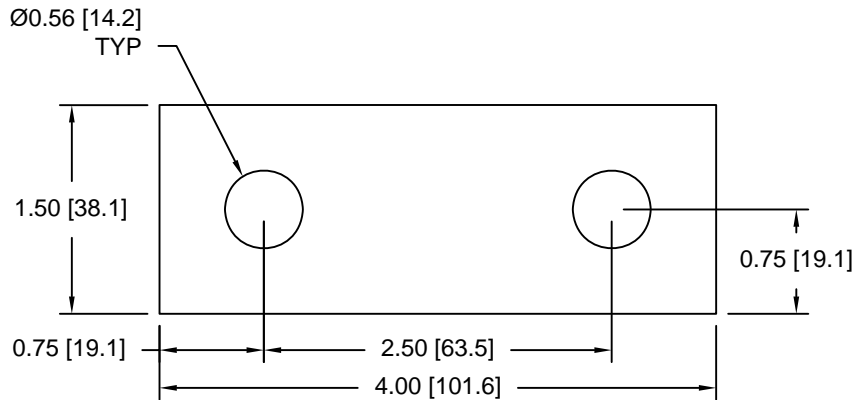

SPACERS

Drawings are not to scale

Metric spacers are black oxidized

Slots and holes are centered unless otherwise noted

DSCP086 Series Spacers

| DSC Part No. | Thickness | Other part numbers |
|--------------|-----------|--------------------|
| DSCP086-M300 | 3.00mm | D101044 |
| DSCP086-M400 | 4.00mm | D101045 |
| DSCP086-M500 | 5.00mm | D101046 |
| DSCP086-M600 | 6.00mm | D101047 |
| DSCP086-M700 | 7.00mm | D101048 |
| DSCP086-M800 | 8.00mm | D101049 |

DSCP087 Series Spacers

| DSC Part No. | Thickness | Other part #s | DSC Part No. | Thickness | Other part #s |
|--------------|-----------|---------------|--------------|-----------|---------------|
| DSCP087-M300 | 3.00mm | ACS630S | DSCP087-M640 | 6.40mm | ACS664S |
| DSCP087-M320 | 3.20mm | ACS632S | DSCP087-M660 | 6.60mm | ACS666S |
| DSCP087-M340 | 3.40mm | ACS634S | DSCP087-M680 | 6.80mm | ACS668S |
| DSCP087-M360 | 3.60mm | ACS636S | DSCP087-M700 | 7.00mm | ACS670S |
| DSCP087-M380 | 3.80mm | ACS638S | | | |
| DSCP087-M400 | 4.00mm | ACS640S | | | |
| DSCP087-M420 | 4.20mm | ACS642S | | | |
| DSCP087-M440 | 4.40mm | ACS644S | | | |
| DSCP087-M460 | 4.60mm | ACS646S | | | |
| DSCP087-M480 | 4.80mm | ACS648S | | | |
| DSCP087-M500 | 5.00mm | ACS650S | | | |
| DSCP087-M520 | 5.20mm | ACS652S | | | |
| DSCP087-M540 | 5.40mm | ACS654S | | | |
| DSCP087-M560 | 5.60mm | ACS656S | | | |
| DSCP087-M580 | 5.80mm | ACS658S | | | |
| DSCP087-M600 | 6.00mm | ACS660S | | | |
| DSCP087-M620 | 6.20mm | ACS662S | | | |

DSCP088 Series Spacers

| DSC Part No. | Thickness | Other part numbers |
|--------------|-----------|--------------------|
| DSCP088-E250 | .25 inch | D113069 |

DSCP089 Series Spacers

| DSC Part No. | Thickness | Other part numbers |
|--------------|-----------|--------------------|
| DSCP089-E250 | .25 inch | D113070 |