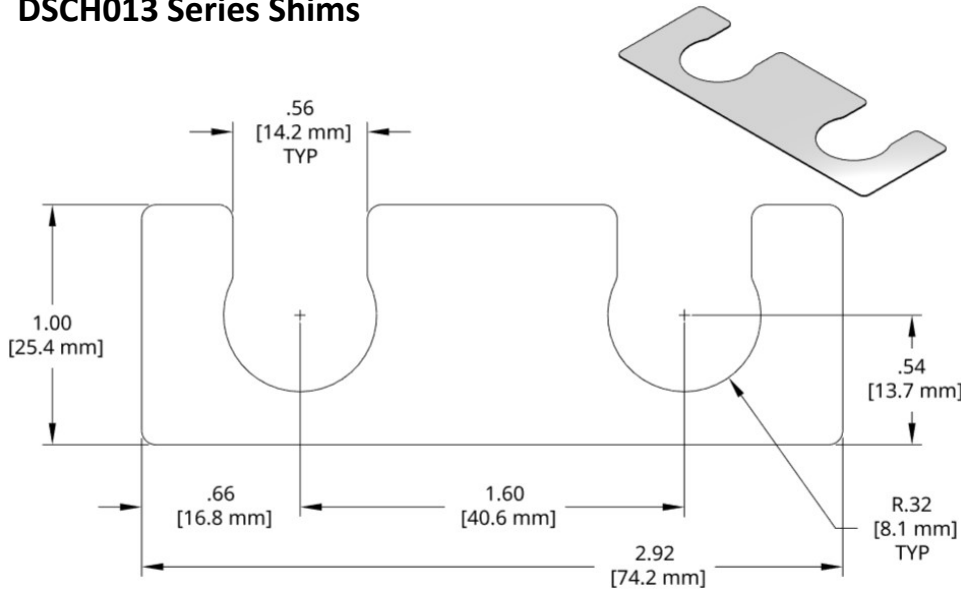

**DSCH013 Series Shims**

<u>Individual Shim</u>	<u>Thickness</u>
DSCH013-M025	.25 mm
DSCH013-M050	.50 mm
DSCH013-M100	1.00 mm
DSCH013-M200	2.00 mm
DSCH013-E015	.015 inch
DSCH013-E032	.032 inch
DSCH013-E062	.062 inch

<u>Bulk Set</u>	<u>Thick</u>	<u>Set Includes</u>
DSCH013-M305	3.0mm	(0) 2.00mm, (2) 1.00mm, (1) .50mm, (2) .25mm
DSCH013-M454	4.5mm	(1) 2.00mm, (2) 1.00mm, (1) .50mm, (0) .25mm
DSCH013-M505	5.0mm	(1) 2.00mm, (2) 1.00mm, (2) .50mm, (0) .25mm
DSCH013-M506	5.0mm	(1) 2.00mm, (2) 1.00mm, (1) .50mm, (2) .25mm
DSCH013-M507	5.0mm	(1) 2.00mm, (1) 1.00mm, (3) .50mm, (2) .25mm
DSCH013-M605	6.0mm	(2) 2.00mm, (1) 1.00mm, (2) .50mm, (0) .25mm
DSCH013-M706	7.0mm	(2) 2.00mm, (2) 1.00mm, (2) .50mm, (0) .25mm
DSCH013-E255	.25 inch	(3) 0.062in, (2) 0.032in

Full Hard 1010 steel shim stock. Black Oxide finish on -M050, -M100 and -M200 thickness shims.

Add a **K** to the end of the Bulk Set number for assembled (kitted) sets.

**DSCH014 Series Shims**

<u>Individual Shims</u>	<u>Thickness</u>
DSCH014-M025	.25 mm
DSCH014-M050	.50 mm
DSCH014-M100	1.00 mm
DSCH014-M200	2.00 mm
DSCH014-E015	.015 inch
DSCH014-E032	.032 inch
DSCH014-E062	.062 inch

<u>Set</u>	<u>Thick</u>	<u>Set Includes</u>
DSCH014-M305	3.0mm	(0) 2.00mm, (2) 1.00mm, (1) .50mm, (2) .25mm
DSCH014-M454	4.5mm	(1) 2.00mm, (2) 1.00mm, (1) .50mm, (0) .25mm
DSCH014-M505	5.0mm	(1) 2.00mm, (2) 1.00mm, (2) .50mm, (0) .25mm
DSCH014-M506	5.0mm	(1) 2.00mm, (2) 1.00mm, (1) .50mm, (2) .25mm
DSCH014-M507	5.0mm	(1) 2.00mm, (1) 1.00mm, (3) .50mm, (2) .25mm
DSCH014-M605	6.0mm	(2) 2.00mm, (1) 1.00mm, (2) .50mm, (0) .25mm
DSCH014-M706	7.0mm	(2) 2.00mm, (2) 1.00mm, (2) .50mm, (0) .25mm
DSCH014-E255	.25 inch	(3) 0.062in, (2) 0.032in