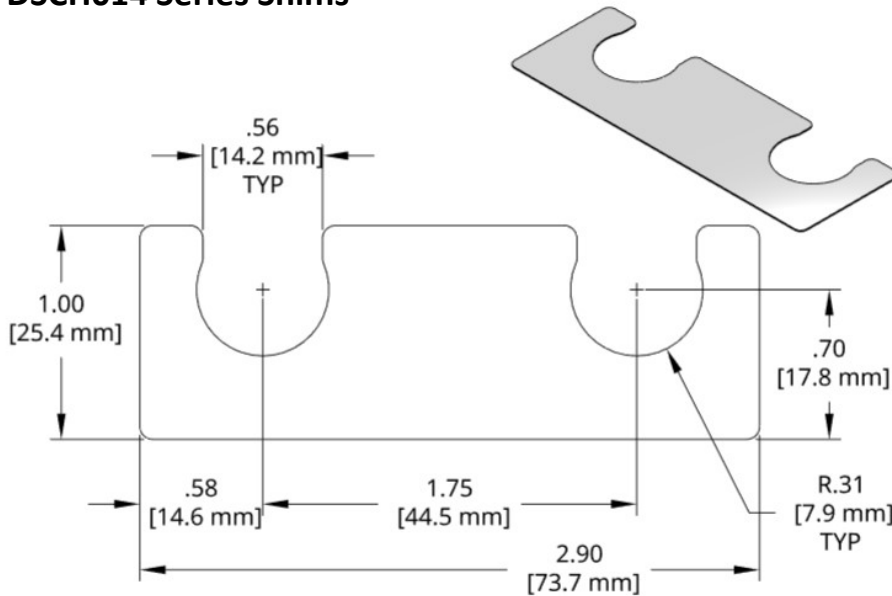

**DSCH013 Series Shims**

<u>Individual Shim</u>	<u>Thickness</u>
DSCH013-M025	.25 mm
DSCH013-M050	.50 mm
DSCH013-M100	1.00 mm
DSCH013-M200	2.00 mm
DSCH013-E015	.015 inch
DSCH013-E032	.032 inch
DSCH013-E062	.062 inch

<u>Bulk Set</u>	<u>Thick</u>	<u>Set Includes</u>
DSCH013-M305	3.0mm	(0) 2.00mm, (2) 1.00mm, (1) .50mm, (2) .25mm
DSCH013-M454	4.5mm	(1) 2.00mm, (2) 1.00mm, (1) .50mm, (0) .25mm
DSCH013-M505	5.0mm	(1) 2.00mm, (2) 1.00mm, (2) .50mm, (0) .25mm
DSCH013-M506	5.0mm	(1) 2.00mm, (2) 1.00mm, (1) .50mm, (2) .25mm
DSCH013-M507	5.0mm	(1) 2.00mm, (1) 1.00mm, (3) .50mm, (2) .25mm
DSCH013-M605	6.0mm	(2) 2.00mm, (1) 1.00mm, (2) .50mm, (0) .25mm
DSCH013-M706	7.0mm	(2) 2.00mm, (2) 1.00mm, (2) .50mm, (0) .25mm
DSCH013-E255	.25 inch	(3) 0.062in, (2) 0.032in

Full Hard 1010 steel shim stock. Black Oxide finish on -M050, -M100 and -M200 thickness shims.

Add a **K** to the end of the Bulk Set number for assembled (kitted) sets.

**DSCH014 Series Shims**

<u>Individual Shims</u>	<u>Thickness</u>
DSCH014-M025	.25 mm
DSCH014-M050	.50 mm
DSCH014-M100	1.00 mm
DSCH014-M200	2.00 mm
DSCH014-E015	.015 inch
DSCH014-E032	.032 inch
DSCH014-E062	.062 inch

<u>Set</u>	<u>Thick</u>	<u>Set Includes</u>
DSCH014-M305	3.0mm	(0) 2.00mm, (2) 1.00mm, (1) .50mm, (2) .25mm
DSCH014-M454	4.5mm	(1) 2.00mm, (2) 1.00mm, (1) .50mm, (0) .25mm
DSCH014-M505	5.0mm	(1) 2.00mm, (2) 1.00mm, (2) .50mm, (0) .25mm
DSCH014-M506	5.0mm	(1) 2.00mm, (2) 1.00mm, (1) .50mm, (2) .25mm
DSCH014-M507	5.0mm	(1) 2.00mm, (1) 1.00mm, (3) .50mm, (2) .25mm
DSCH014-M605	6.0mm	(2) 2.00mm, (1) 1.00mm, (2) .50mm, (0) .25mm
DSCH014-M706	7.0mm	(2) 2.00mm, (2) 1.00mm, (2) .50mm, (0) .25mm
DSCH014-E255	.25 inch	(3) 0.062in, (2) 0.032in