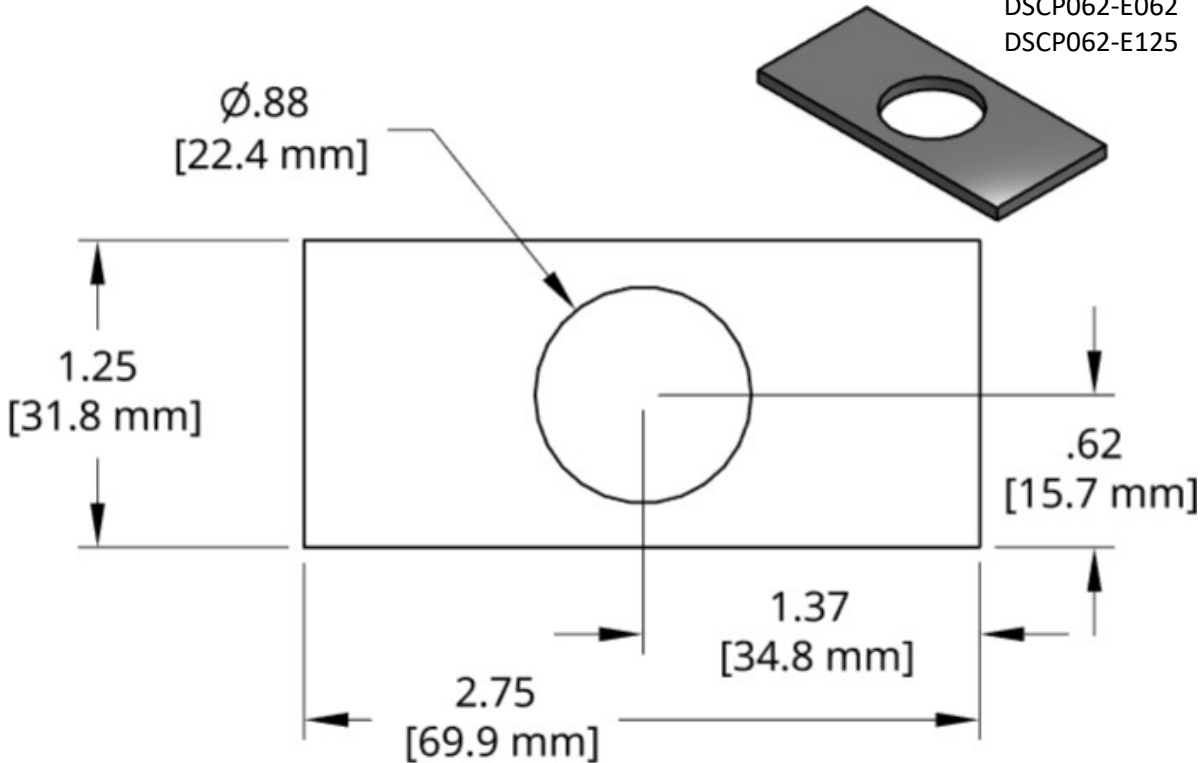

**DSCP061 Series Spacer**

<u>Individual Spacer</u>	<u>Thickness</u>
DSCP061-E062	.062inch
DSCP061-E125	.125inch

1018 Steel  
Other thicknesses available by request.

**DSCP062 Series Spacer**

<u>Individual Spacer</u>	<u>Thickness</u>
DSCP062-E062	.062inch
DSCP062-E125	.125inch

1018 Steel  
Other thicknesses available by request.