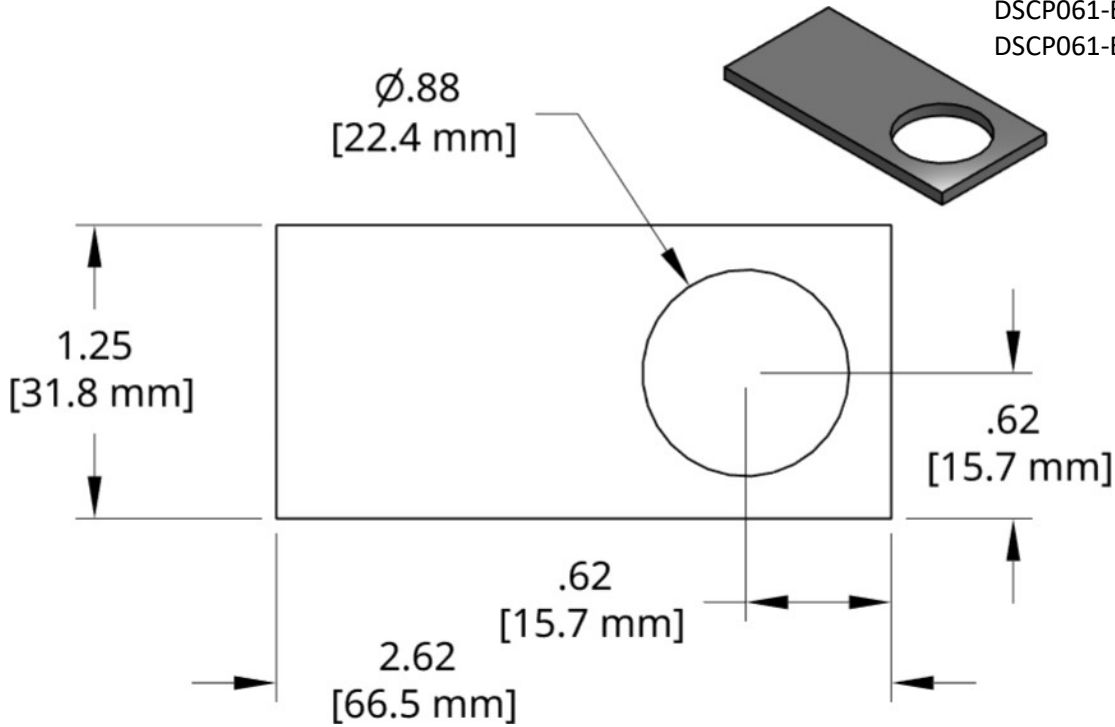

**DSCP061 Series Spacer**

<u>Individual Spacer</u>	<u>Thickness</u>
DSCP061-E062	.062inch
DSCP061-E125	.125inch

1018 Steel  
Other thicknesses available by request.

**DSCP062 Series Spacer**

<u>Individual Spacer</u>	<u>Thickness</u>
DSCP062-E062	.062inch
DSCP062-E125	.125inch

1018 Steel  
Other thicknesses available by request.