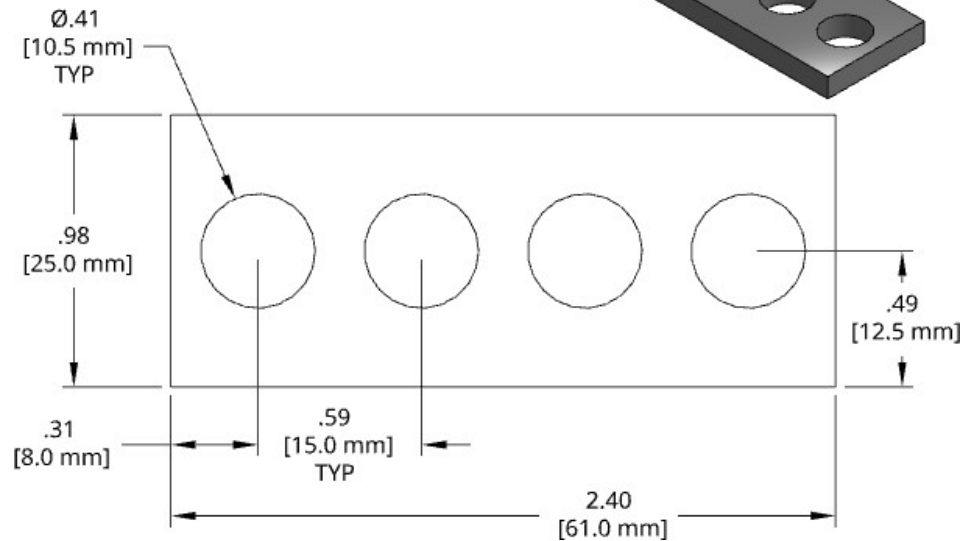

DSCP051 Series Spacer

Individual Spacer	Thickness
DSCP051-M025	0.25mm
DSCP051-M050	0.50mm
DSCP051-M100	1.00mm
DSCP051-M200	2.00mm
DSCP051-M300	3.00mm
DSCP051-M320	3.20mm
DSCP051-M340	3.40mm
DSCP051-M360	3.60mm
DSCP051-M380	3.80mm
DSCP051-M400	4.00mm
DSCP051-M420	4.20mm
DSCP051-M440	4.40mm
DSCP051-M460	4.60mm
DSCP051-M480	4.80mm
DSCP051-M500	5.00mm
DSCP051-M520	5.20mm
DSCP051-M540	5.40mm
DSCP051-M560	5.60mm
DSCP051-M580	5.80mm
DSCP051-M600	6.00mm
DSCP051-M620	6.20mm
DSCP051-M640	6.40mm
DSCP051-M660	6.60mm
DSCP051-M680	6.80mm
DSCP051-M700	7.00mm

1018 Steel, Black Oxide finish –M300 and up
Other thicknesses available by request.

DSCP052 Series Spacer

Individual Spacer	Thickness
DSCP052-M025	0.25mm
DSCP052-M050	0.50mm
DSCP052-M100	1.00mm
DSCP052-M200	2.00mm
DSCP052-M300	3.00mm
DSCP052-M320	3.20mm
DSCP052-M340	3.40mm
DSCP052-M360	3.60mm
DSCP052-M380	3.80mm
DSCP052-M400	4.00mm
DSCP052-M420	4.20mm
DSCP052-M440	4.40mm
DSCP052-M460	4.60mm
DSCP052-M480	4.80mm
DSCP052-M500	5.00mm
DSCP052-M520	5.20mm
DSCP052-M540	5.40mm
DSCP052-M560	5.60mm
DSCP052-M580	5.80mm
DSCP052-M600	6.00mm
DSCP052-M620	6.20mm
DSCP052-M640	6.40mm
DSCP052-M660	6.60mm
DSCP052-M680	6.80mm
DSCP052-M700	7.00mm