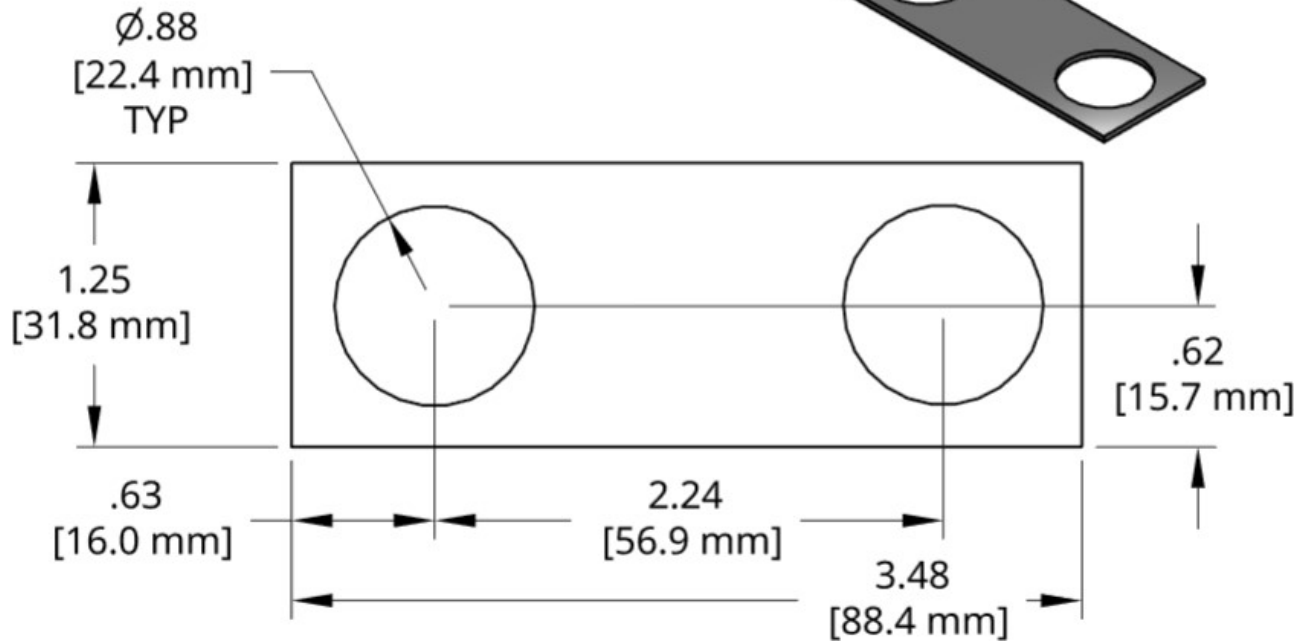

**DSCP067 Series Spacer**

<u>Individual Spacer</u>	<u>Thickness</u>
DSCP067-E062	.062inch
DSCP067-E125	.125inch

1018 Steel  
Other thicknesses available by request.

**DSCP068 Series Spacer**

<u>Individual Spacer</u>	<u>Thickness</u>
DSCP068-E062	.062inch
DSCP068-E125	.125inch

1018 Steel  
Other thicknesses available by request.