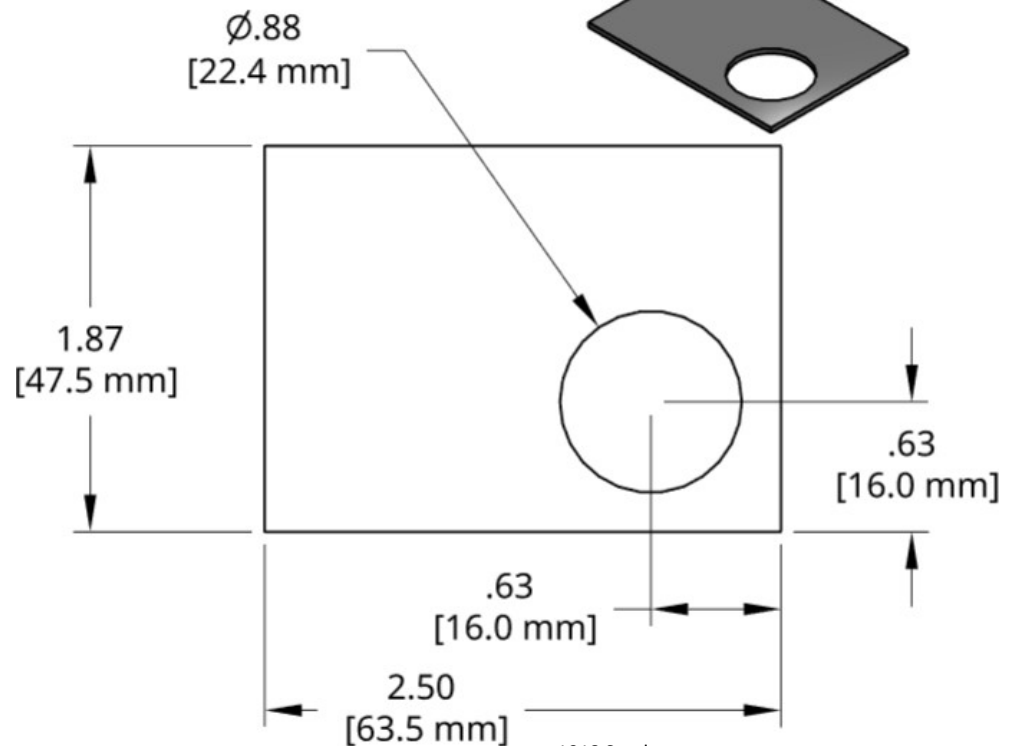

**DSCP067 Series Spacer**

<u>Individual Spacer</u>	<u>Thickness</u>
DSCP067-E062	.062inch
DSCP067-E125	.125inch

1018 Steel  
Other thicknesses available by request.

**DSCP068 Series Spacer**

<u>Individual Spacer</u>	<u>Thickness</u>
DSCP068-E062	.062inch
DSCP068-E125	.125inch

1018 Steel  
Other thicknesses available by request.