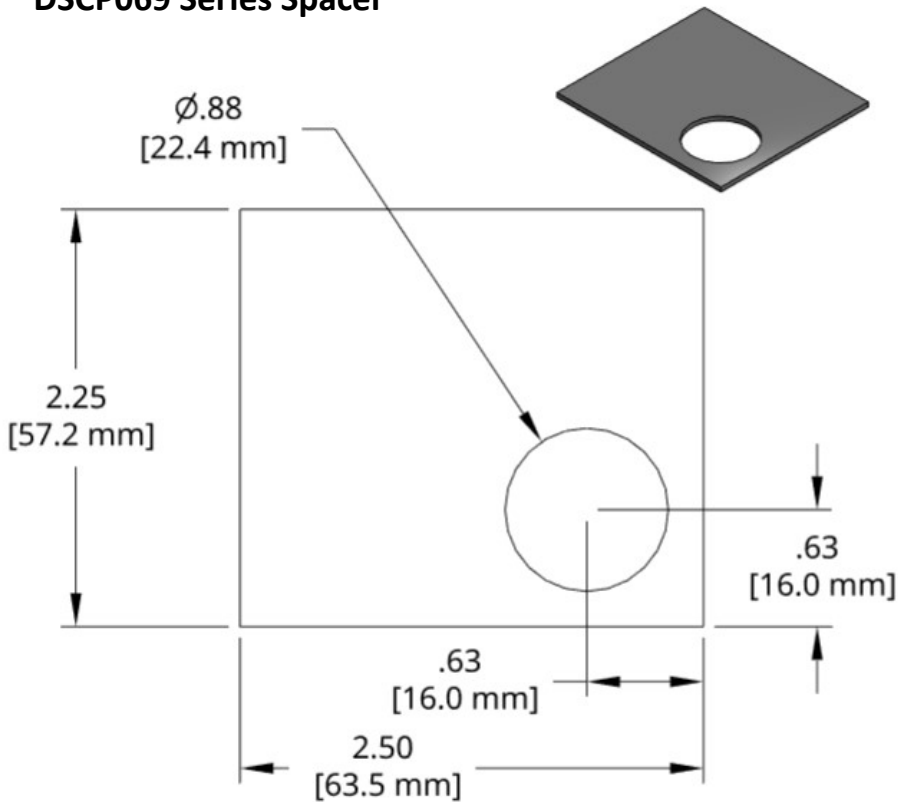

DSCP069 Series Spacer

<u>Individual Spacer</u>	<u>Thickness</u>
DSCP069-E062	.062inch
DSCP069-E125	.125inch

1018 Steel
Other thicknesses available by request.

DSCP070 Series Spacer

<u>Individual Spacer</u>	<u>Thickness</u>
DSCP070-E062	.062inch
DSCP070-E125	.125inch

1018 Steel
Other thicknesses available by request.