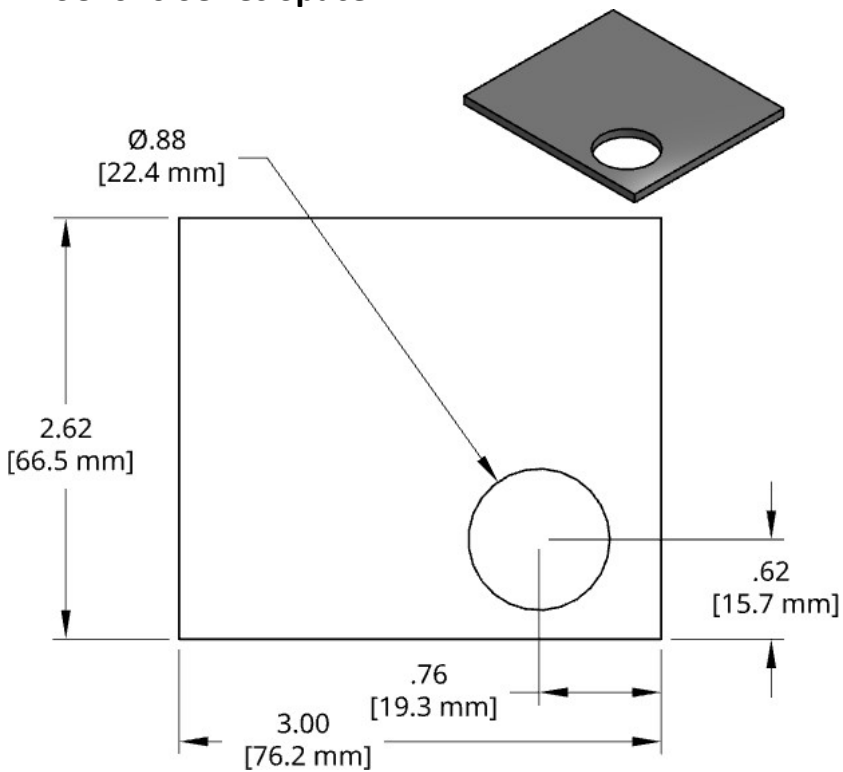

DSCP069 Series Spacer

<u>Individual Spacer</u>	<u>Thickness</u>
DSCP069-E062	.062inch
DSCP069-E125	.125inch

1018 Steel
Other thicknesses available by request.

DSCP070 Series Spacer

<u>Individual Spacer</u>	<u>Thickness</u>
DSCP070-E062	.062inch
DSCP070-E125	.125inch

1018 Steel
Other thicknesses available by request.