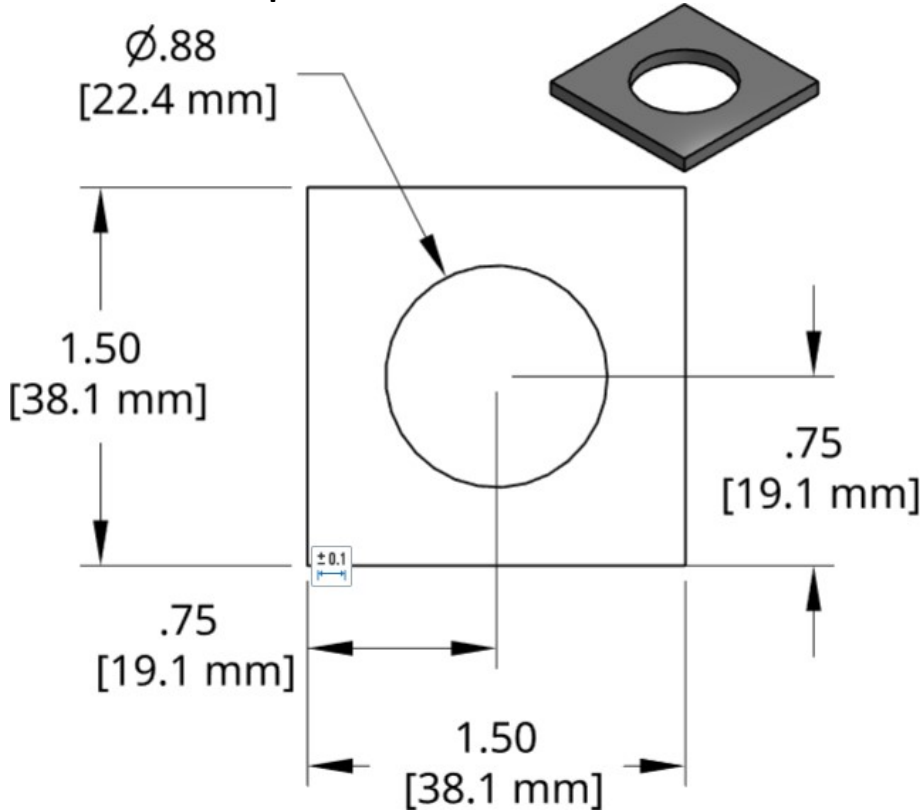

**DSCP074 Series Spacer**

<u>Individual Spacer</u>	<u>Thickness</u>
DSCP074-E062	.062inch
DSCP074-E125	.125inch

1018 Steel  
Other thicknesses available by request.

**DSCP075 Series Spacer**

<u>Individual Spacer</u>	<u>Thickness</u>
DSCP075-E062	.062inch
DSCP075-E125	.125inch

1018 Steel  
Other thicknesses available by request.