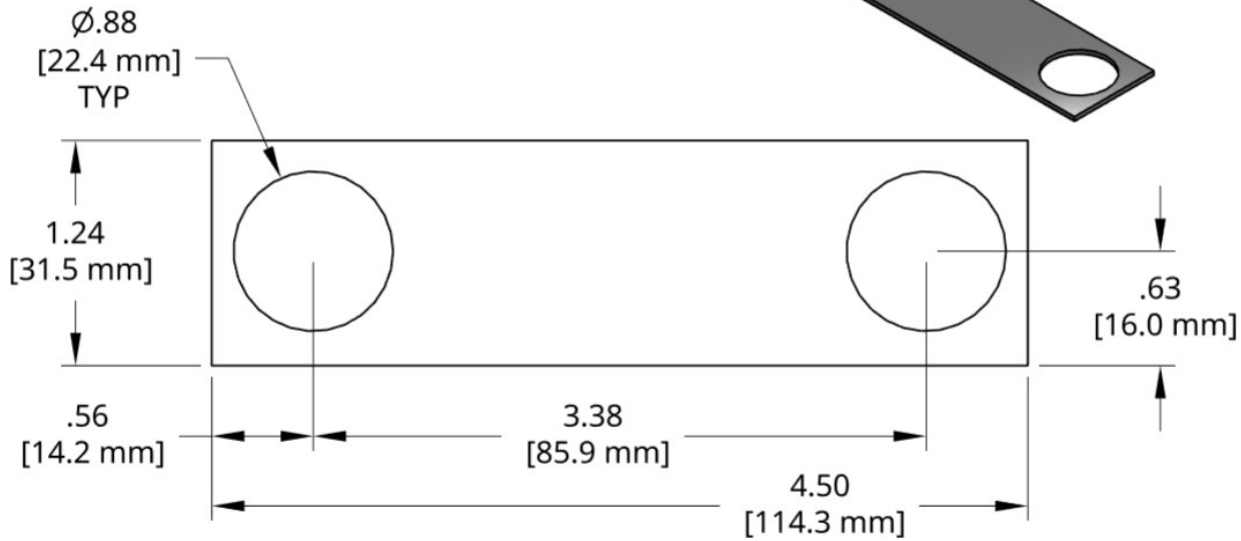

**DSCP074 Series Spacer**

<u>Individual Spacer</u>	<u>Thickness</u>
DSCP074-E062	.062inch
DSCP074-E125	.125inch

1018 Steel  
Other thicknesses available by request.

**DSCP075 Series Spacer**

<u>Individual Spacer</u>	<u>Thickness</u>
DSCP075-E062	.062inch
DSCP075-E125	.125inch

1018 Steel  
Other thicknesses available by request.