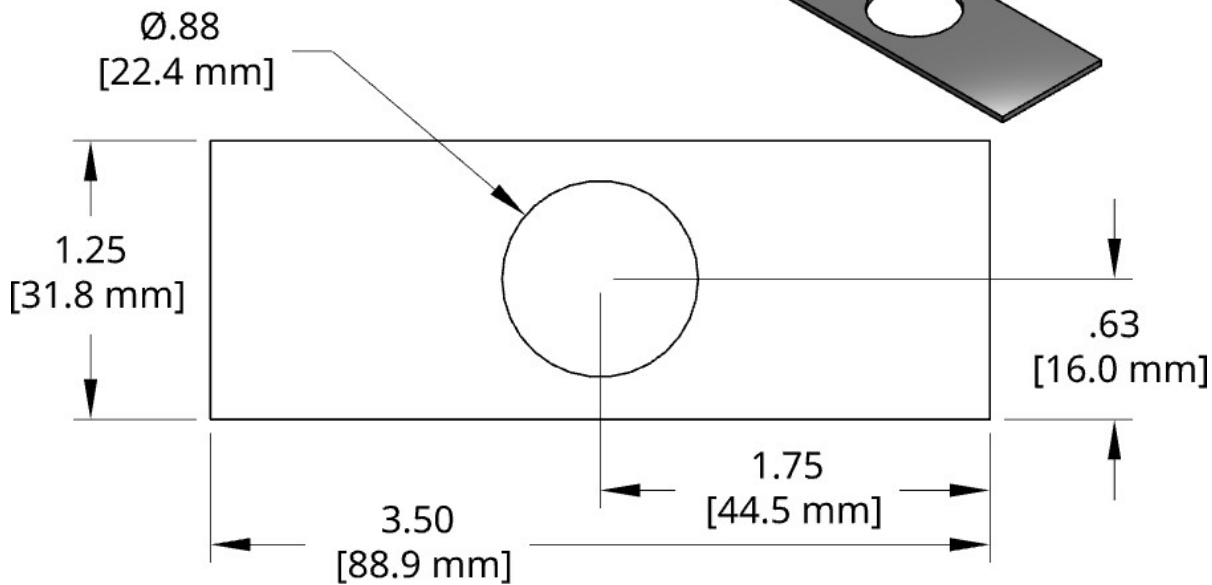

DSCP065 Series Spacer**Individual Spacer** **Thickness**

DSCP065-E062 .062inch

DSCP065-E125 .125inch

1018 Steel
Other thicknesses available by request.

DSCP066 Series Spacer**Individual Spacer** **Thickness**

DSCP066-E062 .062inch

DSCP066-E125 .125inch

1018 Steel
Other thicknesses available by request.