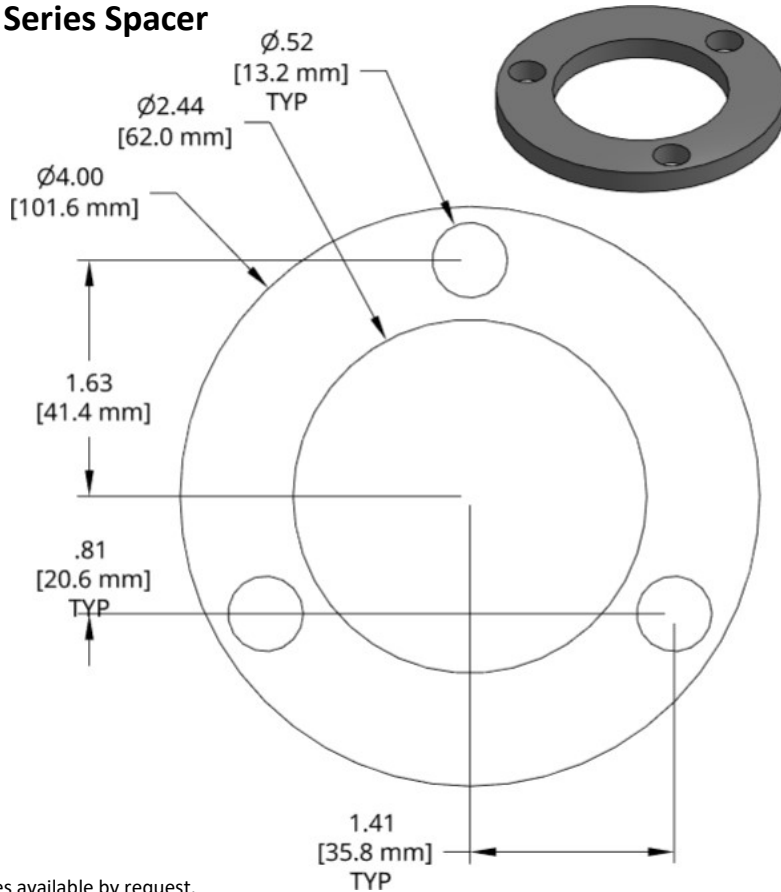

DSCP082 Series Spacer

Individual Spacer	Thickness
DSCP082-E320	.32inch

Set consists of two pieces.

1018 Steel
Other thicknesses available by request.

DSCP083 Series Spacer

Individual Spacer	Thickness
DSCP083-E320	.32inch

1018 Steel
Other thicknesses available by request.