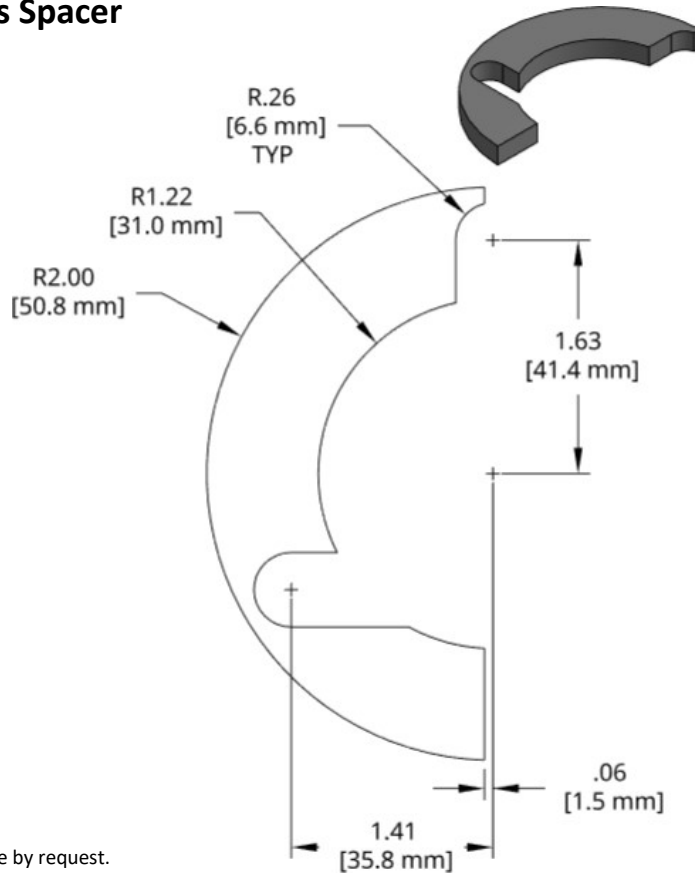

DSCP082 Series Spacer

Individual Spacer	Thickness
DSCP082-E320	.32inch

Set consists of two pieces.

1018 Steel
Other thicknesses available by request.

DSCP083 Series Spacer

Individual Spacer	Thickness
DSCP083-E320	.32inch

1018 Steel
Other thicknesses available by request.