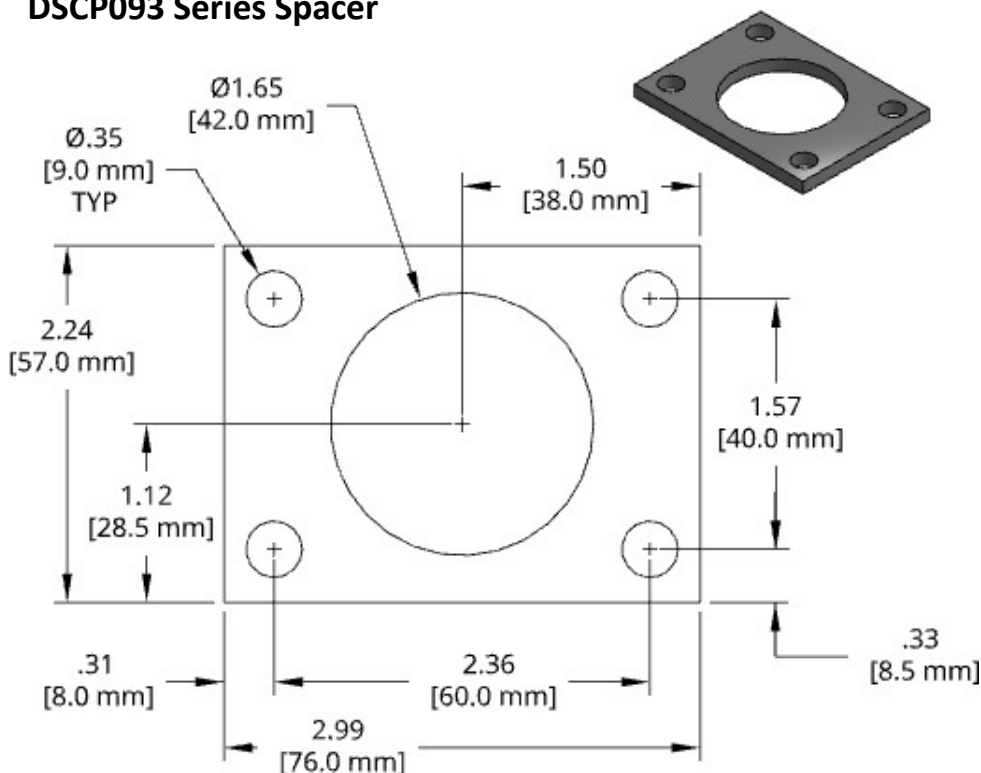

DSCP093 Series Spacer

Individual Spacer	Thickness
DSCP093-M300	3.00mm
DSCP093-M320	3.20mm
DSCP093-M340	3.40mm
DSCP093-M360	3.60mm
DSCP093-M380	3.80mm
DSCP093-M400	4.00mm
DSCP093-M420	4.20mm
DSCP093-M440	4.40mm
DSCP093-M460	4.60mm
DSCP093-M480	4.80mm
DSCP093-M500	5.00mm
DSCP093-M520	5.20mm
DSCP093-M540	5.40mm
DSCP093-M560	5.60mm
DSCP093-M580	5.80mm
DSCP093-M600	6.00mm
DSCP093-M620	6.20mm
DSCP093-M640	6.40mm
DSCP093-M660	6.60mm
DSCP093-M680	6.80mm
DSCP093-M700	7.00mm

1018 Steel, Black Oxide finish
Other thicknesses available by request.

DSCP094 Series Spacer

Individual Spacer	Thickness
DSCP094-M360	3.60mm
DSCP094-M380	3.80mm
DSCP094-M400	4.00mm
DSCP094-M420	4.20mm
DSCP094-M440	4.40mm
DSCP094-M460	4.60mm
DSCP094-M480	4.80mm
DSCP094-M500	5.00mm
DSCP094-M520	5.20mm
DSCP094-M540	5.40mm
DSCP094-M560	5.60mm
DSCP094-M580	5.80mm
DSCP094-M600	6.00mm
DSCP094-M620	6.20mm
DSCP094-M640	6.40mm
DSCP094-M660	6.60mm
DSCP094-M680	6.80mm
DSCP094-M700	7.00mm

Individual Spacer	Thickness
DSCP094-M025	0.25mm
DSCP094-M050	0.50mm
DSCP094-M100	1.00mm
DSCP094-M200	2.00mm
DSCP094-M300	3.00mm
DSCP094-M320	3.20mm
DSCP094-M340	3.40mm

1018 Steel, Black Oxide finish –M300 and up
Other thicknesses available by request.