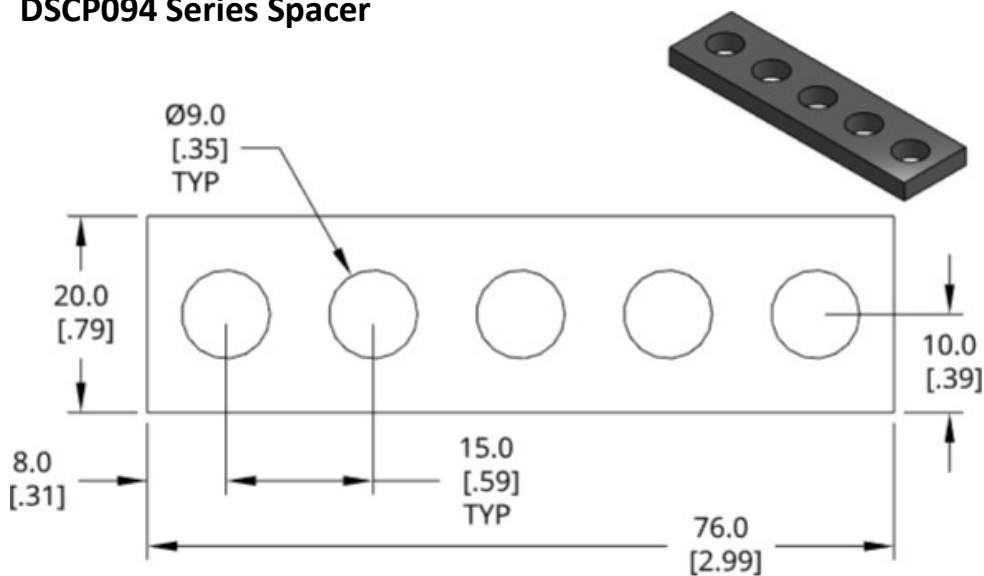

DSCP093 Series Spacer

Individual Spacer	Thickness
DSCP093-M300	3.00mm
DSCP093-M320	3.20mm
DSCP093-M340	3.40mm
DSCP093-M360	3.60mm
DSCP093-M380	3.80mm
DSCP093-M400	4.00mm
DSCP093-M420	4.20mm
DSCP093-M440	4.40mm
DSCP093-M460	4.60mm
DSCP093-M480	4.80mm
DSCP093-M500	5.00mm
DSCP093-M520	5.20mm
DSCP093-M540	5.40mm
DSCP093-M560	5.60mm
DSCP093-M580	5.80mm
DSCP093-M600	6.00mm
DSCP093-M620	6.20mm
DSCP093-M640	6.40mm
DSCP093-M660	6.60mm
DSCP093-M680	6.80mm
DSCP093-M700	7.00mm

1018 Steel, Black Oxide finish
Other thicknesses available by request.

DSCP094 Series Spacer

Individual Spacer	Thickness
DSCP094-M360	3.60mm
DSCP094-M380	3.80mm
DSCP094-M400	4.00mm
DSCP094-M420	4.20mm
DSCP094-M440	4.40mm
DSCP094-M460	4.60mm
DSCP094-M480	4.80mm
DSCP094-M500	5.00mm
DSCP094-M520	5.20mm
DSCP094-M540	5.40mm
DSCP094-M560	5.60mm
DSCP094-M580	5.80mm
DSCP094-M600	6.00mm
DSCP094-M620	6.20mm
DSCP094-M640	6.40mm
DSCP094-M660	6.60mm
DSCP094-M680	6.80mm
DSCP094-M700	7.00mm

Individual Spacer	Thickness
DSCP094-M025	0.25mm
DSCP094-M050	0.50mm
DSCP094-M100	1.00mm
DSCP094-M200	2.00mm
DSCP094-M300	3.00mm
DSCP094-M320	3.20mm
DSCP094-M340	3.40mm

1018 Steel, Black Oxide finish –M300 and up
Other thicknesses available by request.