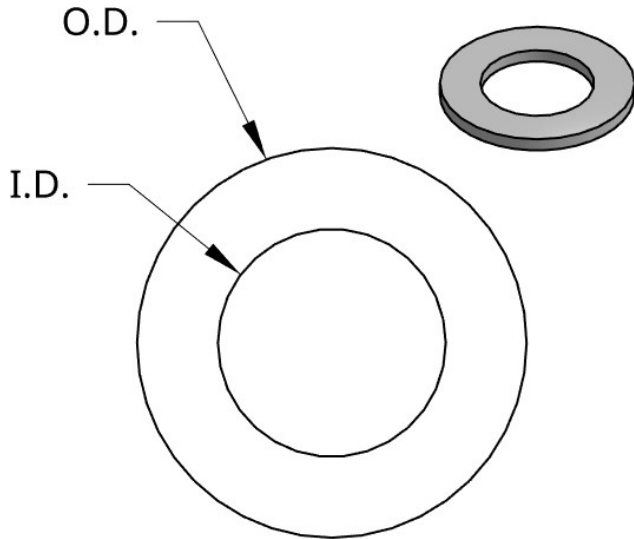

DSCW500 and DSCW600 Series Insulating Washers

Stock Code	I.D.	O.D.	Thickness	Material
DSCW501-E060	0.38inch	1.00inch	0.06inch	Phenolic
DSCW502-E130	0.42inch	1.00inch	0.13inch	Phenolic
DSCW503-E125	0.51inch	1.25inch	0.13inch	Nylon
DSCW504-E130	0.53inch	1.25inch	0.13inch	Phenolic
DSCW505-E090	0.65inch	1.25inch	0.09inch	Phenolic
DSCW506-E130	0.65inch	1.25inch	0.13inch	Phenolic
DSCW507-E090	0.78inch	1.38inch	0.09inch	Nylon
DSCW508-E130	0.89inch	1.50inch	0.13inch	Nylon
DSCW509-E090	0.90inch	1.63inch	0.09inch	Phenolic
DSCW510-E090	1.28inch	2.38inch	0.09inch	Urethane
DSCW511-E120	1.38inch	2.12inch	0.012inch	Urethane
DSCW512-E015	1.38inch	2.31inch	0.015inch	Urethane
DSCW513-E120	1.40inch	4.75inch	0.12inch	Nylon
DSCW514-E060	1.50inch	2.13inch	0.06inch	Phenolic
DSCW515-E019	1.62inch	2.12inch	0.019inch	Urethane
DSCW516-E021	1.88inch	2.87inch	0.021inch	Urethane
DSCW517-E028	2.25inch	3.37inch	0.028inch	Urethane
DSCW518-E031	2.50inch	3.62inch	0.032inch	Urethane
DSCW519-E036	3.00inch	4.12inch	0.036inch	Urethane
DSCW520-E041	3.50inch	4.62inch	0.041inch	Urethane
DSCW521-E046	4.00inch	5.12inch	0.046inch	Urethane
DSCW601-M300	7.0mm	20.0mm	3.0mm	Phenolic
DSCW602-M300	8.0mm	24.0mm	3.0mm	Phenolic
DSCW603-M300	10.0mm	29.0mm	3.0mm	Phenolic
DSCW604-M300	13.0mm	35.0mm	3.0mm	Phenolic