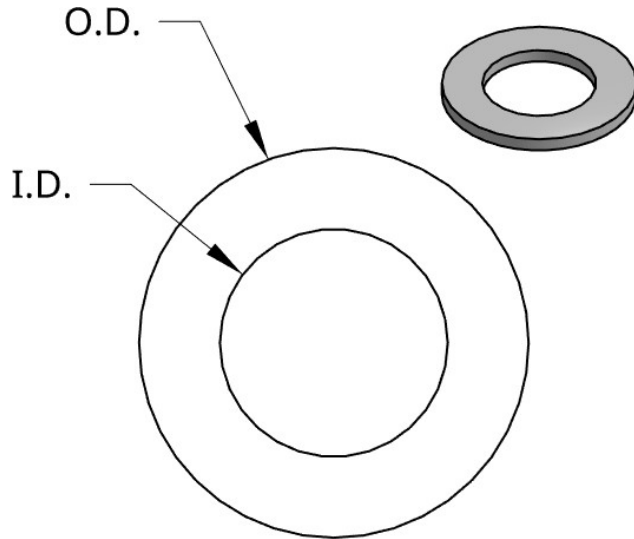

DSCW500 and DSCW600 Series Insulating Washers

Stock Code	I.D.	O.D.	Thickness	Material
DSCW501-E060	0.38inch	1.00inch	0.06inch	Phenolic
DSCW502-E130	0.42inch	1.00inch	0.13inch	Phenolic
DSCW503-E125	0.51inch	1.25inch	0.13inch	Nylon
DSCW504-E130	0.53inch	1.25inch	0.13inch	Phenolic
DSCW505-E090	0.65inch	1.25inch	0.09inch	Phenolic
DSCW506-E130	0.65inch	1.25inch	0.13inch	Phenolic
DSCW507-E090	0.78inch	1.38inch	0.09inch	Nylon
DSCW508-E130	0.89inch	1.50inch	0.13inch	Nylon
DSCW509-E090	0.90inch	1.63inch	0.09inch	Phenolic
DSCW510-E090	1.28inch	2.38inch	0.09inch	Urethane
DSCW511-E120	1.38inch	2.12inch	0.012inch	Urethane
DSCW512-E015	1.38inch	2.31inch	0.015inch	Urethane
DSCW513-E120	1.40inch	4.75inch	0.12inch	Nylon
DSCW514-E060	1.50inch	2.13inch	0.06inch	Phenolic
DSCW515-E019	1.62inch	2.12inch	0.019inch	Urethane
DSCW516-E021	1.88inch	2.87inch	0.021inch	Urethane
DSCW517-E028	2.25inch	3.37inch	0.028inch	Urethane
DSCW518-E031	2.50inch	3.62inch	0.032inch	Urethane
DSCW519-E036	3.00inch	4.12inch	0.036inch	Urethane
DSCW520-E041	3.50inch	4.62inch	0.041inch	Urethane
DSCW521-E046	4.00inch	5.12inch	0.046inch	Urethane
DSCW601-M300	7.0mm	20.0mm	3.0mm	Phenolic
DSCW602-M300	8.0mm	24.0mm	3.0mm	Phenolic
DSCW603-M300	10.0mm	29.0mm	3.0mm	Phenolic
DSCW604-M300	13.0mm	35.0mm	3.0mm	Phenolic