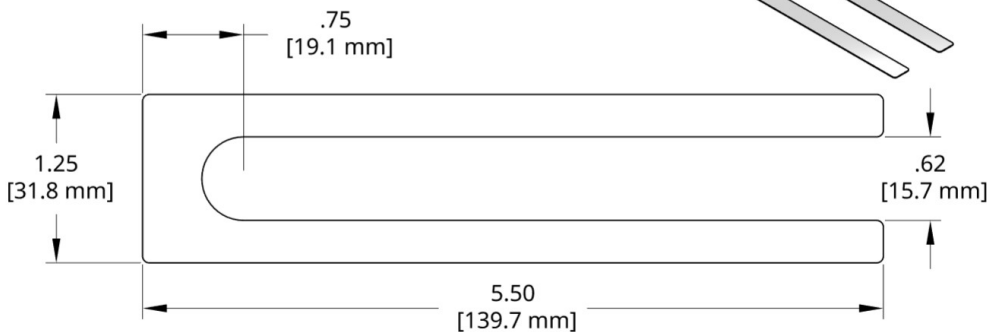

DSCH021 Series Shims

Individual Shim	Thickness
DSCH021-M025	.25 mm
DSCH021-M050	.50 mm
DSCH021-M100	1.00 mm
DSCH021-M200	2.00 mm
DSCH021-E015	.015 inch
DSCH021-E032	.032 inch
DSCH021-E062	.062 inch

Bulk Set	Thick	Set Includes
DSCH021-M305	3.0mm	(0) 2.00mm, (2) 1.00mm, (1) .50mm, (2) .25mm
DSCH021-M454	4.5mm	(1) 2.00mm, (2) 1.00mm, (1) .50mm, (0) .25mm
DSCH021-M505	5.0mm	(1) 2.00mm, (2) 1.00mm, (2) .50mm, (0) .25mm
DSCH021-M506	5.0mm	(1) 2.00mm, (2) 1.00mm, (1) .50mm, (2) .25mm
DSCH021-M507	5.0mm	(1) 2.00mm, (1) 1.00mm, (3) .50mm, (2) .25mm
DSCH021-M605	6.0mm	(2) 2.00mm, (1) 1.00mm, (2) .50mm, (0) .25mm
DSCH021-M706	7.0mm	(2) 2.00mm, (2) 1.00mm, (2) .50mm, (0) .25mm
DSCH021-E255	.25 inch	(3) 0.062in, (2) 0.032in

Full Hard 1010 steel shim stock. Black Oxide finish on -M050, -M100 and -M200 thickness shims.

Add a **K** to the end of the Bulk Set number for assembled (kitted) sets.

DSCH022 Series Shims

Individual Shims	Thickness
DSCH022-M025	.25 mm
DSCH022-M050	.50 mm
DSCH022-M100	1.00 mm
DSCH022-M200	2.00 mm
DSCH022-E015	.015 inch
DSCH022-E032	.032 inch
DSCH022-E062	.062 inch

Set	Thick	Set Includes
DSCH022-M305	3.0mm	(0) 2.00mm, (2) 1.00mm, (1) .50mm, (2) .25mm
DSCH022-M454	4.5mm	(1) 2.00mm, (2) 1.00mm, (1) .50mm, (0) .25mm
DSCH022-M505	5.0mm	(1) 2.00mm, (2) 1.00mm, (2) .50mm, (0) .25mm
DSCH022-M506	5.0mm	(1) 2.00mm, (2) 1.00mm, (1) .50mm, (2) .25mm
DSCH022-M507	5.0mm	(1) 2.00mm, (1) 1.00mm, (3) .50mm, (2) .25mm
DSCH022-M605	6.0mm	(2) 2.00mm, (1) 1.00mm, (2) .50mm, (0) .25mm
DSCH022-M706	7.0mm	(2) 2.00mm, (2) 1.00mm, (2) .50mm, (0) .25mm
DSCH022-E255	.25 inch	(3) 0.062in, (2) 0.032in