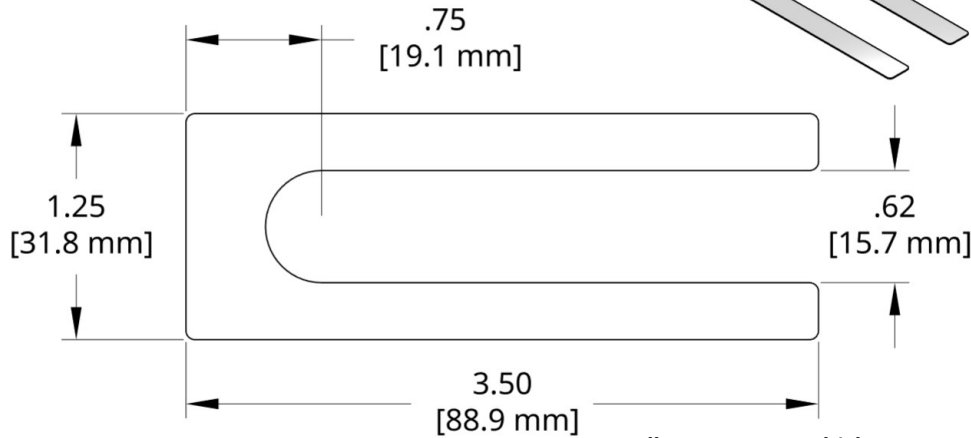

DSCH021 Series Shims

Individual Shim	Thickness
DSCH021-M025	.25 mm
DSCH021-M050	.50 mm
DSCH021-M100	1.00 mm
DSCH021-M200	2.00 mm
DSCH021-E015	.015 inch
DSCH021-E032	.032 inch
DSCH021-E062	.062 inch

Bulk Set	Thick	Set Includes
DSCH021-M305	3.0mm	(0) 2.00mm, (2) 1.00mm, (1) .50mm, (2) .25mm
DSCH021-M454	4.5mm	(1) 2.00mm, (2) 1.00mm, (1) .50mm, (0) .25mm
DSCH021-M505	5.0mm	(1) 2.00mm, (2) 1.00mm, (2) .50mm, (0) .25mm
DSCH021-M506	5.0mm	(1) 2.00mm, (2) 1.00mm, (1) .50mm, (2) .25mm
DSCH021-M507	5.0mm	(1) 2.00mm, (1) 1.00mm, (3) .50mm, (2) .25mm
DSCH021-M605	6.0mm	(2) 2.00mm, (1) 1.00mm, (2) .50mm, (0) .25mm
DSCH021-M706	7.0mm	(2) 2.00mm, (2) 1.00mm, (2) .50mm, (0) .25mm
DSCH021-E255	.25 inch	(3) 0.062in, (2) 0.032in

Full Hard 1010 steel shim stock. Black Oxide finish on -M050, -M100 and -M200 thickness shims.

Add a **K** to the end of the Bulk Set number for assembled (kitted) sets.

DSCH022 Series Shims

Individual Shims	Thickness
DSCH022-M025	.25 mm
DSCH022-M050	.50 mm
DSCH022-M100	1.00 mm
DSCH022-M200	2.00 mm
DSCH022-E015	.015 inch
DSCH022-E032	.032 inch
DSCH022-E062	.062 inch

Set	Thick	Set Includes
DSCH022-M305	3.0mm	(0) 2.00mm, (2) 1.00mm, (1) .50mm, (2) .25mm
DSCH022-M454	4.5mm	(1) 2.00mm, (2) 1.00mm, (1) .50mm, (0) .25mm
DSCH022-M505	5.0mm	(1) 2.00mm, (2) 1.00mm, (2) .50mm, (0) .25mm
DSCH022-M506	5.0mm	(1) 2.00mm, (2) 1.00mm, (1) .50mm, (2) .25mm
DSCH022-M507	5.0mm	(1) 2.00mm, (1) 1.00mm, (3) .50mm, (2) .25mm
DSCH022-M605	6.0mm	(2) 2.00mm, (1) 1.00mm, (2) .50mm, (0) .25mm
DSCH022-M706	7.0mm	(2) 2.00mm, (2) 1.00mm, (2) .50mm, (0) .25mm
DSCH022-E255	.25 inch	(3) 0.062in, (2) 0.032in