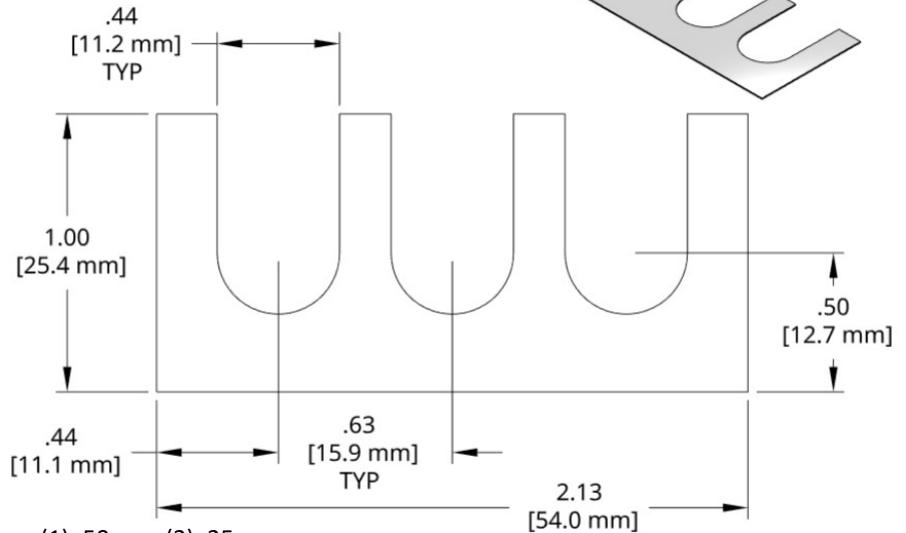

DSCH031 Series Shims

Individual Shim	Thickness
DSCH031-M025	.25 mm
DSCH031-M050	.50 mm
DSCH031-M100	1.00 mm
DSCH031-M200	2.00 mm
DSCH031-E015	.015 inch
DSCH031-E032	.032 inch
DSCH031-E062	.062 inch

**Bulk Set**

Thick	Set Includes
DSCH031-M305 3.0mm	(0) 2.00mm, (2) 1.00mm, (1) .50mm, (2) .25mm
DSCH031-M454 4.5mm	(1) 2.00mm, (2) 1.00mm, (1) .50mm, (0) .25mm
DSCH031-M505 5.0mm	(1) 2.00mm, (2) 1.00mm, (2) .50mm, (0) .25mm
DSCH031-M506 5.0mm	(1) 2.00mm, (2) 1.00mm, (1) .50mm, (2) .25mm
DSCH031-M507 5.0mm	(1) 2.00mm, (1) 1.00mm, (3) .50mm, (2) .25mm
DSCH031-M605 6.0mm	(2) 2.00mm, (1) 1.00mm, (2) .50mm, (0) .25mm
DSCH031-M706 7.0mm	(2) 2.00mm, (2) 1.00mm, (2) .50mm, (0) .25mm
DSCH031-E255 .25 inch	(3) 0.062in, (2) 0.032in

Full Hard 1010 steel shim stock. Black Oxide finish on -M050, -M100 and -M200 thickness shims.

Add a **K** to the end of the Bulk Set number for assembled (kitted) sets.

DSCH032 Series Shims

Individual Shim	Thickness
DSCH032-M025	.25 mm
DSCH032-M050	.50 mm
DSCH032-M100	1.00 mm
DSCH032-M200	2.00 mm
DSCH032-E015	.015 inch
DSCH032-E032	.032 inch
DSCH032-E062	.062 inch

**Bulk Set**

Thick	Set Includes
DSCH032-M305 3.0mm	(0) 2.00mm, (2) 1.00mm, (1) .50mm, (2) .25mm
DSCH032-M454 4.5mm	(1) 2.00mm, (2) 1.00mm, (1) .50mm, (0) .25mm
DSCH032-M505 5.0mm	(1) 2.00mm, (2) 1.00mm, (2) .50mm, (0) .25mm
DSCH032-M506 5.0mm	(1) 2.00mm, (2) 1.00mm, (1) .50mm, (2) .25mm
DSCH032-M507 5.0mm	(1) 2.00mm, (1) 1.00mm, (3) .50mm, (2) .25mm
DSCH032-M605 6.0mm	(2) 2.00mm, (1) 1.00mm, (2) .50mm, (0) .25mm
DSCH032-M706 7.0mm	(2) 2.00mm, (2) 1.00mm, (2) .50mm, (0) .25mm
DSCH032-E255 .25 inch	(3) 0.062in, (2) 0.032in