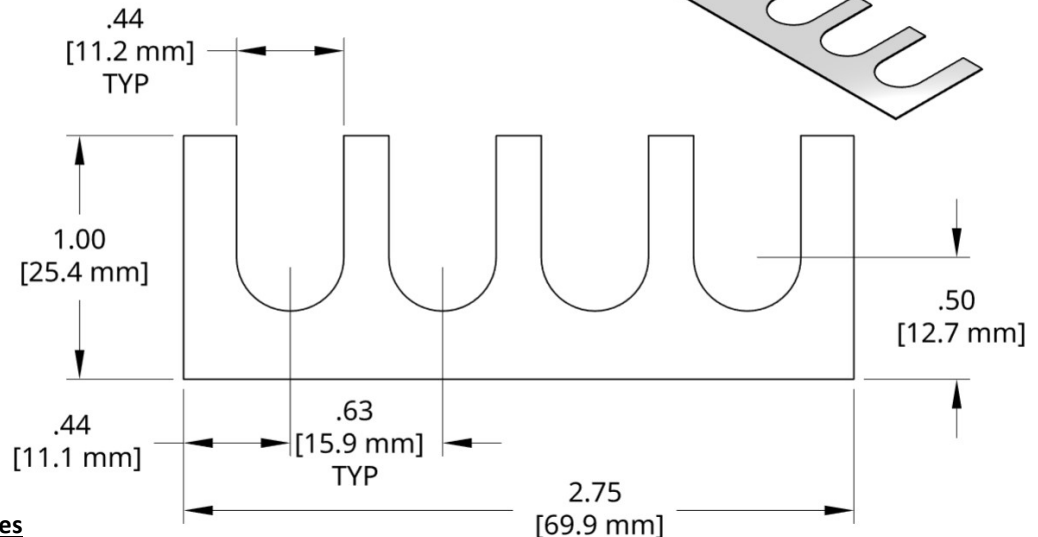

DSCH031 Series Shims

Individual Shim	Thickness
DSCH031-M025	.25 mm
DSCH031-M050	.50 mm
DSCH031-M100	1.00 mm
DSCH031-M200	2.00 mm
DSCH031-E015	.015 inch
DSCH031-E032	.032 inch
DSCH031-E062	.062 inch

**Bulk Set**

Thick	Set Includes
DSCH031-M305 3.0mm	(0) 2.00mm, (2) 1.00mm, (1) .50mm, (2) .25mm
DSCH031-M454 4.5mm	(1) 2.00mm, (2) 1.00mm, (1) .50mm, (0) .25mm
DSCH031-M505 5.0mm	(1) 2.00mm, (2) 1.00mm, (2) .50mm, (0) .25mm
DSCH031-M506 5.0mm	(1) 2.00mm, (2) 1.00mm, (1) .50mm, (2) .25mm
DSCH031-M507 5.0mm	(1) 2.00mm, (1) 1.00mm, (3) .50mm, (2) .25mm
DSCH031-M605 6.0mm	(2) 2.00mm, (1) 1.00mm, (2) .50mm, (0) .25mm
DSCH031-M706 7.0mm	(2) 2.00mm, (2) 1.00mm, (2) .50mm, (0) .25mm
DSCH031-E255 .25 inch	(3) 0.062in, (2) 0.032in

Full Hard 1010 steel shim stock. Black Oxide finish on -M050, -M100 and -M200 thickness shims.

Add a **K** to the end of the Bulk Set number for assembled (kitted) sets.

DSCH032 Series Shims

Individual Shim	Thickness
DSCH032-M025	.25 mm
DSCH032-M050	.50 mm
DSCH032-M100	1.00 mm
DSCH032-M200	2.00 mm
DSCH032-E015	.015 inch
DSCH032-E032	.032 inch
DSCH032-E062	.062 inch

**Bulk Set**

Thick	Set Includes
DSCH032-M305 3.0mm	(0) 2.00mm, (2) 1.00mm, (1) .50mm, (2) .25mm
DSCH032-M454 4.5mm	(1) 2.00mm, (2) 1.00mm, (1) .50mm, (0) .25mm
DSCH032-M505 5.0mm	(1) 2.00mm, (2) 1.00mm, (2) .50mm, (0) .25mm
DSCH032-M506 5.0mm	(1) 2.00mm, (2) 1.00mm, (1) .50mm, (2) .25mm
DSCH032-M507 5.0mm	(1) 2.00mm, (1) 1.00mm, (3) .50mm, (2) .25mm
DSCH032-M605 6.0mm	(2) 2.00mm, (1) 1.00mm, (2) .50mm, (0) .25mm
DSCH032-M706 7.0mm	(2) 2.00mm, (2) 1.00mm, (2) .50mm, (0) .25mm
DSCH032-E255 .25 inch	(3) 0.062in, (2) 0.032in