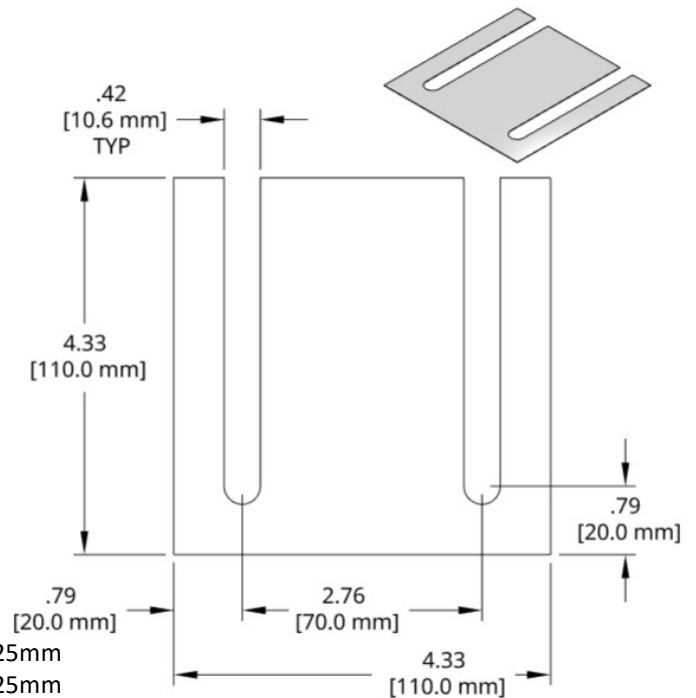

DSCH043 Series Shims

Individual Shim	Thickness
DSCH043-M025	.25 mm
DSCH043-M050	.50 mm
DSCH043-M100	1.00 mm
DSCH043-M200	2.00 mm
DSCH043-E015	.015 inch
DSCH043-E032	.032 inch
DSCH043-E062	.062 inch

Bulk Set Thick Set Includes

Bulk Set	Thick	Set Includes
DSCH043-M305	3.0mm	(0) 2.00mm, (2) 1.00mm, (1) .50mm, (2) .25mm
DSCH043-M454	4.5mm	(1) 2.00mm, (2) 1.00mm, (1) .50mm, (0) .25mm
DSCH043-M505	5.0mm	(1) 2.00mm, (2) 1.00mm, (2) .50mm, (0) .25mm
DSCH043-M506	5.0mm	(1) 2.00mm, (2) 1.00mm, (1) .50mm, (2) .25mm
DSCH043-M507	5.0mm	(1) 2.00mm, (1) 1.00mm, (3) .50mm, (2) .25mm
DSCH043-M605	6.0mm	(2) 2.00mm, (1) 1.00mm, (2) .50mm, (0) .25mm
DSCH043-M706	7.0mm	(2) 2.00mm, (2) 1.00mm, (2) .50mm, (0) .25mm
DSCH043-E255	.25 inch	(3) 0.062in, (2) 0.032in

Full Hard 1010 steel shim stock. Black Oxide finish on -M050, -M100 and -M200 thickness shims.

Add a **K** to the end of the Bulk Set number for assembled (kitted) sets.

DSCH044 Series Shims

Individual Shim	Thickness
DSCH044-M025	.25 mm
DSCH044-M050	.50 mm
DSCH044-M100	1.00 mm
DSCH044-M200	2.00 mm
DSCH044-E015	.015 inch
DSCH044-E032	.032 inch
DSCH044-E062	.062 inch

Bulk Set Thick Set Includes

Bulk Set	Thick	Set Includes
DSCH044-M305	3.0mm	(0) 2.00mm, (2) 1.00mm, (1) .50mm, (2) .25mm
DSCH044-M454	4.5mm	(1) 2.00mm, (2) 1.00mm, (1) .50mm, (0) .25mm
DSCH044-M505	5.0mm	(1) 2.00mm, (2) 1.00mm, (2) .50mm, (0) .25mm
DSCH044-M506	5.0mm	(1) 2.00mm, (2) 1.00mm, (1) .50mm, (2) .25mm
DSCH044-M507	5.0mm	(1) 2.00mm, (1) 1.00mm, (3) .50mm, (2) .25mm
DSCH044-M605	6.0mm	(2) 2.00mm, (1) 1.00mm, (2) .50mm, (0) .25mm
DSCH044-M706	7.0mm	(2) 2.00mm, (2) 1.00mm, (2) .50mm, (0) .25mm
DSCH044-E255	.25 inch	(3) 0.062in, (2) 0.032in