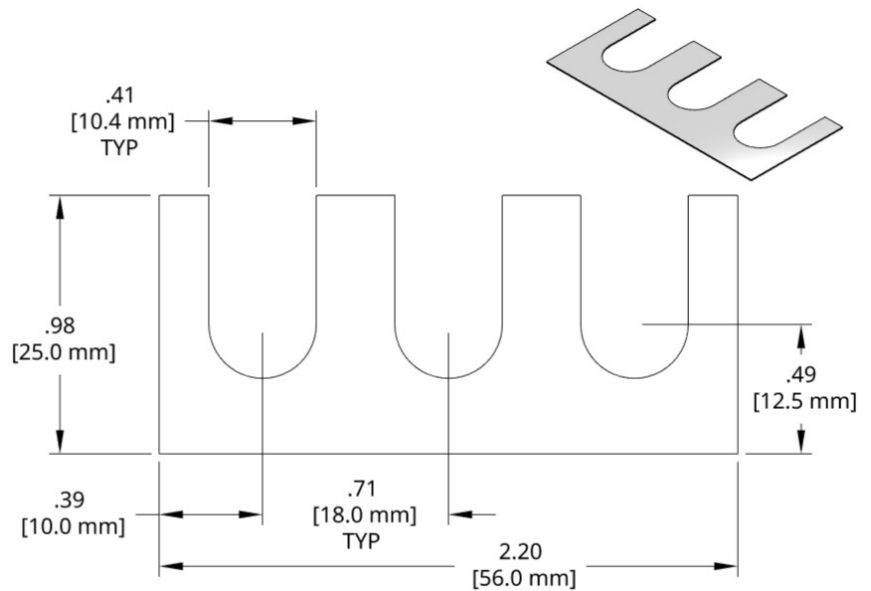

DSCH043 Series Shims

Individual Shim	Thickness
DSCH043-M025	.25 mm
DSCH043-M050	.50 mm
DSCH043-M100	1.00 mm
DSCH043-M200	2.00 mm
DSCH043-E015	.015 inch
DSCH043-E032	.032 inch
DSCH043-E062	.062 inch

Bulk Set Thick Set Includes

Bulk Set	Thick	Set Includes
DSCH043-M305	3.0mm	(0) 2.00mm, (2) 1.00mm, (1) .50mm, (2) .25mm
DSCH043-M454	4.5mm	(1) 2.00mm, (2) 1.00mm, (1) .50mm, (0) .25mm
DSCH043-M505	5.0mm	(1) 2.00mm, (2) 1.00mm, (2) .50mm, (0) .25mm
DSCH043-M506	5.0mm	(1) 2.00mm, (2) 1.00mm, (1) .50mm, (2) .25mm
DSCH043-M507	5.0mm	(1) 2.00mm, (1) 1.00mm, (3) .50mm, (2) .25mm
DSCH043-M605	6.0mm	(2) 2.00mm, (1) 1.00mm, (2) .50mm, (0) .25mm
DSCH043-M706	7.0mm	(2) 2.00mm, (2) 1.00mm, (2) .50mm, (0) .25mm
DSCH043-E255	.25 inch	(3) 0.062in, (2) 0.032in

Full Hard 1010 steel shim stock. Black Oxide finish on -M050, -M100 and -M200 thickness shims.

Add a **K** to the end of the Bulk Set number for assembled (kitted) sets.

DSCH044 Series Shims

Individual Shim	Thickness
DSCH044-M025	.25 mm
DSCH044-M050	.50 mm
DSCH044-M100	1.00 mm
DSCH044-M200	2.00 mm
DSCH044-E015	.015 inch
DSCH044-E032	.032 inch
DSCH044-E062	.062 inch

Bulk Set Thick Set Includes

Bulk Set	Thick	Set Includes
DSCH044-M305	3.0mm	(0) 2.00mm, (2) 1.00mm, (1) .50mm, (2) .25mm
DSCH044-M454	4.5mm	(1) 2.00mm, (2) 1.00mm, (1) .50mm, (0) .25mm
DSCH044-M505	5.0mm	(1) 2.00mm, (2) 1.00mm, (2) .50mm, (0) .25mm
DSCH044-M506	5.0mm	(1) 2.00mm, (2) 1.00mm, (1) .50mm, (2) .25mm
DSCH044-M507	5.0mm	(1) 2.00mm, (1) 1.00mm, (3) .50mm, (2) .25mm
DSCH044-M605	6.0mm	(2) 2.00mm, (1) 1.00mm, (2) .50mm, (0) .25mm
DSCH044-M706	7.0mm	(2) 2.00mm, (2) 1.00mm, (2) .50mm, (0) .25mm
DSCH044-E255	.25 inch	(3) 0.062in, (2) 0.032in