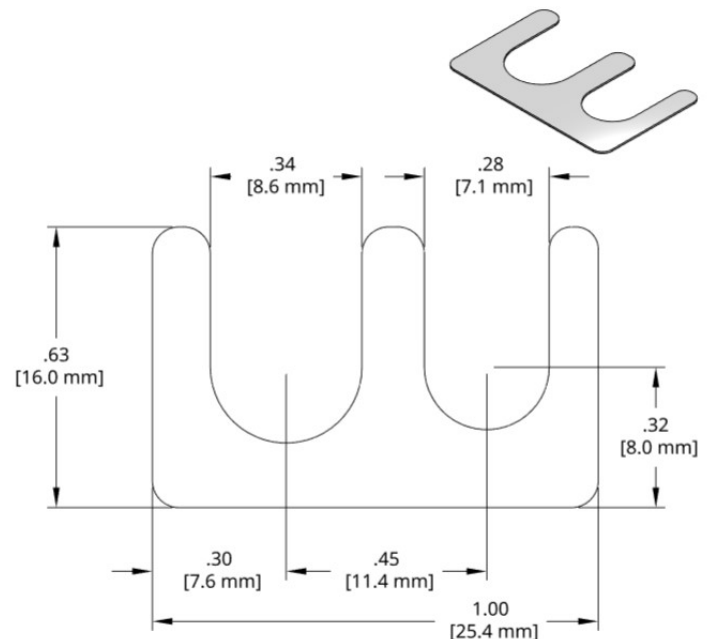

DSCH064 Series Shims

Full Hard 1010 steel shim stock. Black Oxide finish on -M050, -M100 and -M200 thickness shims.

Add a **K** to the end of the Bulk Set number for assembled (kitted) sets.