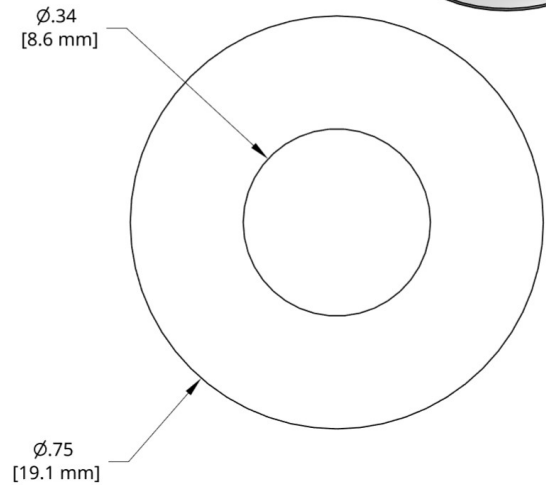

<u>Individual Shim</u>	<u>Thickness</u>
DSCH063-M025	.25 mm
DSCH063-M050	.50 mm
DSCH063-M100	1.00 mm
DSCH063-M200	2.00 mm
DSCH063-E015	.015 inch
DSCH063-E032	.032 inch
DSCH063-E062	.062 inch

<u>Bulk Set</u>	<u>Thick</u>	<u>Set Includes</u>
DSCH063-M305	3.0mm	(0) 2.00mm, (2) 1.00mm, (1) .50mm, (2) .25mm
DSCH063-M454	4.5mm	(1) 2.00mm, (2) 1.00mm, (1) .50mm, (0) .25mm
DSCH063-M505	5.0mm	(1) 2.00mm, (2) 1.00mm, (2) .50mm, (0) .25mm
DSCH063-M506	5.0mm	(1) 2.00mm, (2) 1.00mm, (1) .50mm, (2) .25mm
DSCH063-M507	5.0mm	(1) 2.00mm, (1) 1.00mm, (3) .50mm, (2) .25mm
DSCH063-M605	6.0mm	(2) 2.00mm, (1) 1.00mm, (2) .50mm, (0) .25mm
DSCH063-M706	7.0mm	(2) 2.00mm, (2) 1.00mm, (2) .50mm, (0) .25mm
DSCH063-E255	.25 inch	(3) 0.062in, (2) 0.032in

DSCH063 Series Shims

Full Hard 1010 steel shim stock. Black Oxide finish on -M050, -M100 and -M200 thickness shims.

Add a **K** to the end of the Bulk Set number for assembled (kitted) sets.

<u>Individual Shim</u>	<u>Thickness</u>
DSCH064-M025	.25 mm
DSCH064-M050	.50 mm
DSCH064-M100	1.00 mm
DSCH064-M200	2.00 mm
DSCH064-E015	.015 inch
DSCH064-E032	.032 inch
DSCH064-E062	.062 inch

<u>Bulk Set</u>	<u>Thick</u>	<u>Set Includes</u>
DSCH064-M305	3.0mm	(0) 2.00mm, (2) 1.00mm, (1) .50mm, (2) .25mm
DSCH064-M454	4.5mm	(1) 2.00mm, (2) 1.00mm, (1) .50mm, (0) .25mm
DSCH064-M505	5.0mm	(1) 2.00mm, (2) 1.00mm, (2) .50mm, (0) .25mm
DSCH064-M506	5.0mm	(1) 2.00mm, (2) 1.00mm, (1) .50mm, (2) .25mm
DSCH064-M507	5.0mm	(1) 2.00mm, (1) 1.00mm, (3) .50mm, (2) .25mm
DSCH064-M605	6.0mm	(2) 2.00mm, (1) 1.00mm, (2) .50mm, (0) .25mm
DSCH064-M706	7.0mm	(2) 2.00mm, (2) 1.00mm, (2) .50mm, (0) .25mm
DSCH064-E255	.25 inch	(3) 0.062in, (2) 0.032in