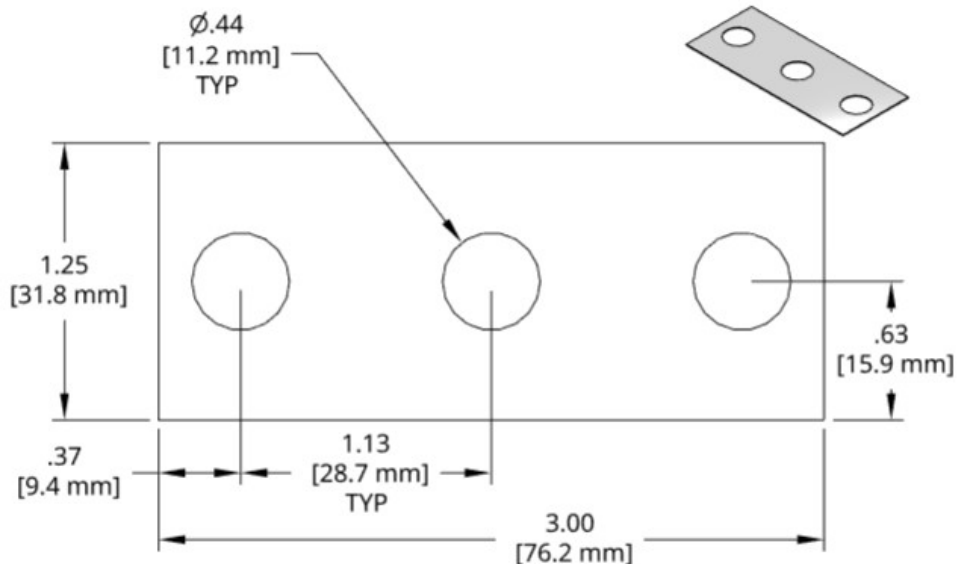

DSCH095 Series Shims

Individual Shim	Thickness
DSCH095-M025	.25 mm
DSCH095-M050	.50 mm
DSCH095-M100	1.00 mm
DSCH095-M200	2.00 mm
DSCH095-E015	.015 inch
DSCH095-E032	.032 inch
DSCH095-E062	.062 inch

Bulk Set	Thick	Set Includes
DSCH095-M305	3.0mm	(0) 2.00mm, (2) 1.00mm, (1) .50mm, (2) .25mm
DSCH095-M454	4.5mm	(1) 2.00mm, (2) 1.00mm, (1) .50mm, (0) .25mm
DSCH095-M505	5.0mm	(1) 2.00mm, (2) 1.00mm, (2) .50mm, (0) .25mm
DSCH095-M506	5.0mm	(1) 2.00mm, (2) 1.00mm, (1) .50mm, (2) .25mm
DSCH095-M507	5.0mm	(1) 2.00mm, (1) 1.00mm, (3) .50mm, (2) .25mm
DSCH095-M605	6.0mm	(2) 2.00mm, (1) 1.00mm, (2) .50mm, (0) .25mm
DSCH095-M706	7.0mm	(2) 2.00mm, (2) 1.00mm, (2) .50mm, (0) .25mm
DSCH095-E155	.150 inch	(1) .062in, (2) .032in, (2) .015in
DSCH095-E255	.25 inch	(3) 0.062in, (2) 0.032in

Full Hard 1010 steel shim stock.

Add a **K** to the end of the Bulk Set number for assembled (kitted) sets.

DSCH096 Series Shims

Individual Shim	Thickness
DSCH096-M025	.25 mm
DSCH096-M050	.50 mm
DSCH096-M100	1.00 mm
DSCH096-M200	2.00 mm
DSCH096-E015	.015 inch
DSCH096-E032	.032 inch
DSCH096-E062	.062 inch

Bulk Set	Thick	Set Includes
DSCH096-M305	3.0mm	(0) 2.00mm, (2) 1.00mm, (1) .50mm, (2) .25mm
DSCH096-M454	4.5mm	(1) 2.00mm, (2) 1.00mm, (1) .50mm, (0) .25mm
DSCH096-M505	5.0mm	(1) 2.00mm, (2) 1.00mm, (2) .50mm, (0) .25mm
DSCH096-M506	5.0mm	(1) 2.00mm, (2) 1.00mm, (1) .50mm, (2) .25mm
DSCH096-M507	5.0mm	(1) 2.00mm, (1) 1.00mm, (3) .50mm, (2) .25mm
DSCH096-M605	6.0mm	(2) 2.00mm, (1) 1.00mm, (2) .50mm, (0) .25mm
DSCH096-M706	7.0mm	(2) 2.00mm, (2) 1.00mm, (2) .50mm, (0) .25mm
DSCH096-E155	.150 inch	(1) .062in, (2) .032in, (2) .015in
DSCH096-E255	.25 inch	(3) 0.062in, (2) 0.032in