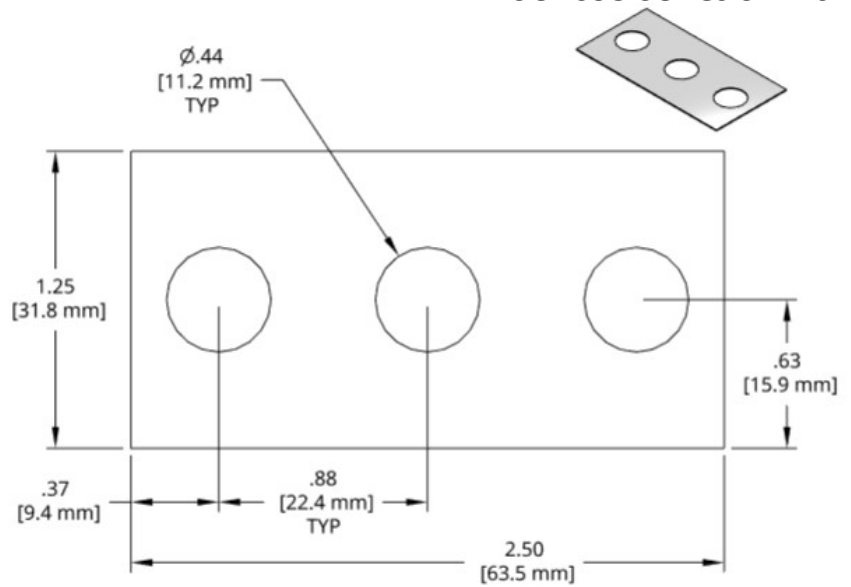

DSCH095 Series Shims

Individual Shim	Thickness
DSCH095-M025	.25 mm
DSCH095-M050	.50 mm
DSCH095-M100	1.00 mm
DSCH095-M200	2.00 mm
DSCH095-E015	.015 inch
DSCH095-E032	.032 inch
DSCH095-E062	.062 inch

Bulk Set	Thick	Set Includes
DSCH095-M305	3.0mm	(0) 2.00mm, (2) 1.00mm, (1) .50mm, (2) .25mm
DSCH095-M454	4.5mm	(1) 2.00mm, (2) 1.00mm, (1) .50mm, (0) .25mm
DSCH095-M505	5.0mm	(1) 2.00mm, (2) 1.00mm, (2) .50mm, (0) .25mm
DSCH095-M506	5.0mm	(1) 2.00mm, (2) 1.00mm, (1) .50mm, (2) .25mm
DSCH095-M507	5.0mm	(1) 2.00mm, (1) 1.00mm, (3) .50mm, (2) .25mm
DSCH095-M605	6.0mm	(2) 2.00mm, (1) 1.00mm, (2) .50mm, (0) .25mm
DSCH095-M706	7.0mm	(2) 2.00mm, (2) 1.00mm, (2) .50mm, (0) .25mm
DSCH095-E155	.150 inch	(1) .062in, (2) .032in, (2) .015in
DSCH095-E255	.25 inch	(3) 0.062in, (2) 0.032in

Full Hard 1010 steel shim stock.

Add a **K** to the end of the Bulk Set number for assembled (kitted) sets.

DSCH096 Series Shims

Individual Shim	Thickness
DSCH096-M025	.25 mm
DSCH096-M050	.50 mm
DSCH096-M100	1.00 mm
DSCH096-M200	2.00 mm
DSCH096-E015	.015 inch
DSCH096-E032	.032 inch
DSCH096-E062	.062 inch

Bulk Set	Thick	Set Includes
DSCH096-M305	3.0mm	(0) 2.00mm, (2) 1.00mm, (1) .50mm, (2) .25mm
DSCH096-M454	4.5mm	(1) 2.00mm, (2) 1.00mm, (1) .50mm, (0) .25mm
DSCH096-M505	5.0mm	(1) 2.00mm, (2) 1.00mm, (2) .50mm, (0) .25mm
DSCH096-M506	5.0mm	(1) 2.00mm, (2) 1.00mm, (1) .50mm, (2) .25mm
DSCH096-M507	5.0mm	(1) 2.00mm, (1) 1.00mm, (3) .50mm, (2) .25mm
DSCH096-M605	6.0mm	(2) 2.00mm, (1) 1.00mm, (2) .50mm, (0) .25mm
DSCH096-M706	7.0mm	(2) 2.00mm, (2) 1.00mm, (2) .50mm, (0) .25mm
DSCH096-E155	.150 inch	(1) .062in, (2) .032in, (2) .015in
DSCH096-E255	.25 inch	(3) 0.062in, (2) 0.032in