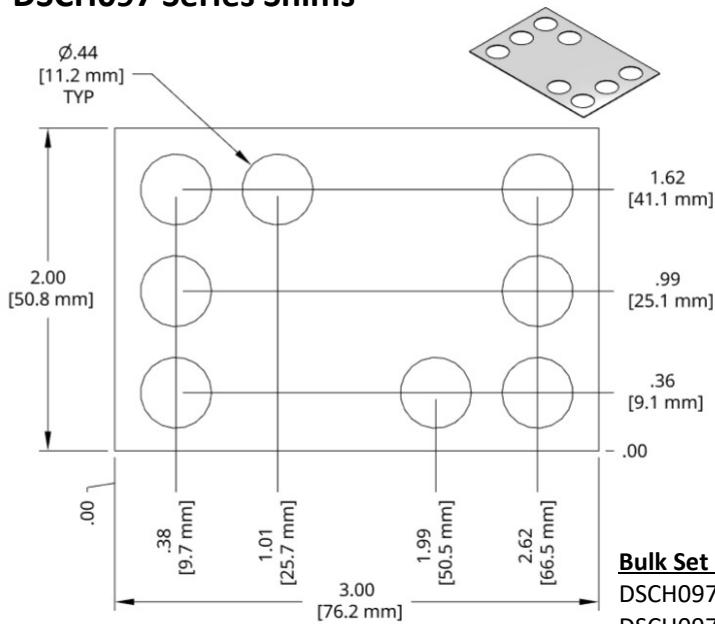

**DSCH097 Series Shims**

| Individual Shim | Thickness |
|-----------------|-----------|
| DSCH097-M025    | .25 mm    |
| DSCH097-M050    | .50 mm    |
| DSCH097-M100    | 1.00 mm   |
| DSCH097-M200    | 2.00 mm   |
| DSCH097-E015    | .015 inch |
| DSCH097-E032    | .032 inch |
| DSCH097-E062    | .062 inch |

Full Hard 1010 steel shim stock. Black Oxide finish on -M050, -M100 and -M200 thickness shims.

Add a K to the end of the Bulk Set number for assembled (kitted) sets.

**Bulk Set Thick Set Includes**

| Bulk Set     | Thick     | Set Includes                                 |
|--------------|-----------|--|
| DSCH097-M305 | 3.0mm     | (0) 2.00mm, (2) 1.00mm, (1) .50mm, (2) .25mm |
| DSCH097-M454 | 4.5mm     | (1) 2.00mm, (2) 1.00mm, (1) .50mm, (0) .25mm |
| DSCH097-M505 | 5.0mm     | (1) 2.00mm, (2) 1.00mm, (2) .50mm, (0) .25mm |
| DSCH097-M506 | 5.0mm     | (1) 2.00mm, (2) 1.00mm, (1) .50mm, (2) .25mm |
| DSCH097-M507 | 5.0mm     | (1) 2.00mm, (1) 1.00mm, (3) .50mm, (2) .25mm |
| DSCH097-M605 | 6.0mm     | (2) 2.00mm, (1) 1.00mm, (2) .50mm, (0) .25mm |
| DSCH097-M706 | 7.0mm     | (2) 2.00mm, (2) 1.00mm, (2) .50mm, (0) .25mm |
| DSCH097-E155 | .150 inch | (1) .062in, (2) .032in, (2) .015in           |
| DSCH097-E255 | .25 inch  | (3) 0.062in, (2) 0.032in                     |

**DSCH098 Series Shims**

| Individual Shims | Thickness |
|------------------|-----------|
| DSCH098-M025     | .25 mm    |
| DSCH098-M050     | .50 mm    |
| DSCH098-M100     | 1.00 mm   |
| DSCH098-M200     | 2.00 mm   |
| DSCH098-E015     | .015 inch |
| DSCH098-E032     | .032 inch |
| DSCH098-E062     | .062 inch |