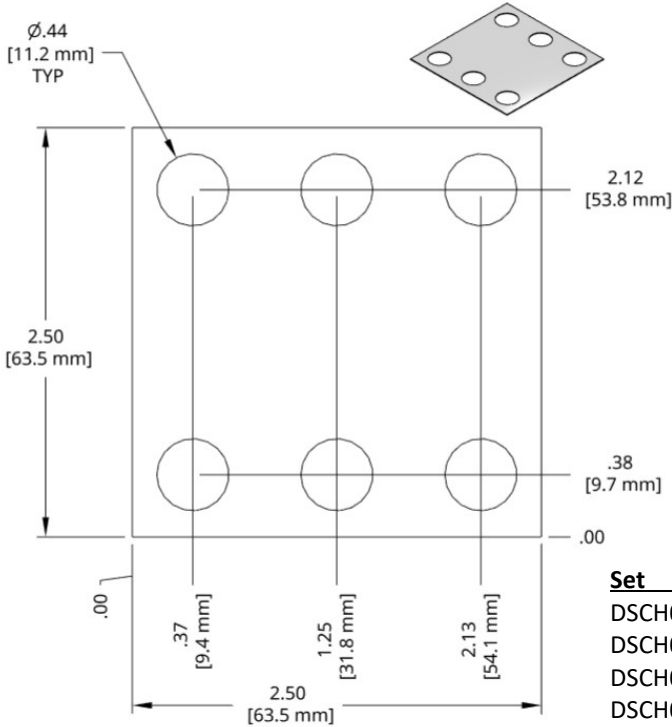

**DSCH097 Series Shims**

| Individual Shim | Thickness |
|-----------------|-----------|
| DSCH097-M025    | .25 mm    |
| DSCH097-M050    | .50 mm    |
| DSCH097-M100    | 1.00 mm   |
| DSCH097-M200    | 2.00 mm   |
| DSCH097-E015    | .015 inch |
| DSCH097-E032    | .032 inch |
| DSCH097-E062    | .062 inch |

Full Hard 1010 steel shim stock. Black Oxide finish on -M050, -M100 and -M200 thickness shims.

Add a K to the end of the Bulk Set number for assembled (kitted) sets.

**Bulk Set Thick Set Includes**

| Bulk Set     | Thick     | Set Includes                                 |
|--------------|-----------|--|
| DSCH097-M305 | 3.0mm     | (0) 2.00mm, (2) 1.00mm, (1) .50mm, (2) .25mm |
| DSCH097-M454 | 4.5mm     | (1) 2.00mm, (2) 1.00mm, (1) .50mm, (0) .25mm |
| DSCH097-M505 | 5.0mm     | (1) 2.00mm, (2) 1.00mm, (2) .50mm, (0) .25mm |
| DSCH097-M506 | 5.0mm     | (1) 2.00mm, (2) 1.00mm, (1) .50mm, (2) .25mm |
| DSCH097-M507 | 5.0mm     | (1) 2.00mm, (1) 1.00mm, (3) .50mm, (2) .25mm |
| DSCH097-M605 | 6.0mm     | (2) 2.00mm, (1) 1.00mm, (2) .50mm, (0) .25mm |
| DSCH097-M706 | 7.0mm     | (2) 2.00mm, (2) 1.00mm, (2) .50mm, (0) .25mm |
| DSCH097-E155 | .150 inch | (1) .062in, (2) .032in, (2) .015in           |
| DSCH097-E255 | .25 inch  | (3) 0.062in, (2) 0.032in                     |

**DSCH098 Series Shims**

| Individual Shims | Thickness |
|------------------|-----------|
| DSCH098-M025     | .25 mm    |
| DSCH098-M050     | .50 mm    |
| DSCH098-M100     | 1.00 mm   |
| DSCH098-M200     | 2.00 mm   |
| DSCH098-E015     | .015 inch |
| DSCH098-E032     | .032 inch |
| DSCH098-E062     | .062 inch |