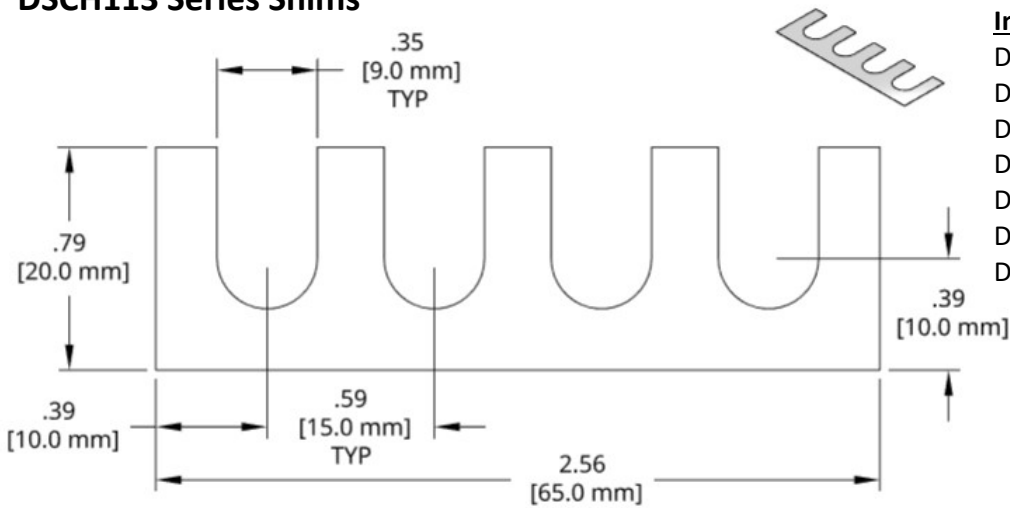

DSCH113 Series Shims

Individual Shim	Thickness
DSCH113-M010	.10 mm
DSCH113-M020	.20 mm
DSCH113-M025	.25 mm
DSCH113-M050	.50 mm
DSCH113-M100	1.00 mm
DSCH113-M200	2.00 mm
DSCH113-M500	5.00 mm

Bulk Set	Thick	Set Includes
DSCH113-M305	3.0mm	(0) 2.00mm, (2) 1.00mm, (1) .50mm, (2) .25mm
DSCH113-M454	4.5mm	(1) 2.00mm, (2) 1.00mm, (1) .50mm, (0) .25mm
DSCH113-M505	5.0mm	(1) 2.00mm, (2) 1.00mm, (2) .50mm, (0) .25mm
DSCH113-M506	5.0mm	(1) 2.00mm, (2) 1.00mm, (1) .50mm, (2) .25mm
DSCH113-M507	5.0mm	(1) 2.00mm, (1) 1.00mm, (3) .50mm, (2) .25mm
DSCH113-M605	6.0mm	(2) 2.00mm, (1) 1.00mm, (2) .50mm, (0) .25mm
DSCH113-M706	7.0mm	(2) 2.00mm, (2) 1.00mm, (2) .50mm, (0) .25mm

Full Hard 1010 steel shim stock. Black Oxide finish on -M050, -M100 and -M200 thickness shims.

Add a K to the end of the Bulk Set number for assembled (kitted) sets.

DSCH114 Series Shims

Individual Shims	Thickness
DSCH114-M010	.10 mm
DSCH114-M020	.20 mm
DSCH114-M025	.25 mm
DSCH114-M050	.50 mm
DSCH114-M100	1.00 mm
DSCH114-M200	2.00 mm
DSCH114-M500	5.00 mm

Set	Thick	Set Includes
DSCH114-M305	3.0mm	(0) 2.00mm, (2) 1.00mm, (1) .50mm, (2) .25mm
DSCH114-M454	4.5mm	(1) 2.00mm, (2) 1.00mm, (1) .50mm, (0) .25mm
DSCH114-M505	5.0mm	(1) 2.00mm, (2) 1.00mm, (2) .50mm, (0) .25mm
DSCH114-M506	5.0mm	(1) 2.00mm, (2) 1.00mm, (1) .50mm, (2) .25mm
DSCH114-M507	5.0mm	(1) 2.00mm, (1) 1.00mm, (3) .50mm, (2) .25mm
DSCH114-M605	6.0mm	(2) 2.00mm, (1) 1.00mm, (2) .50mm, (0) .25mm
DSCH114-M706	7.0mm	(2) 2.00mm, (2) 1.00mm, (2) .50mm, (0) .25mm