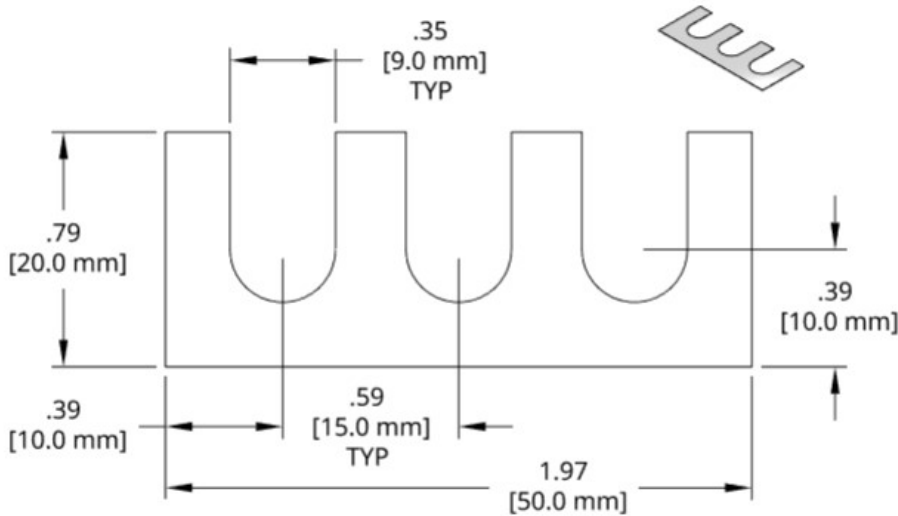

DSCH113 Series Shims

Individual Shim	Thickness
DSCH113-M010	.10 mm
DSCH113-M020	.20 mm
DSCH113-M025	.25 mm
DSCH113-M050	.50 mm
DSCH113-M100	1.00 mm
DSCH113-M200	2.00 mm
DSCH113-M500	5.00 mm

Bulk Set	Thick	Set Includes
DSCH113-M305	3.0mm	(0) 2.00mm, (2) 1.00mm, (1) .50mm, (2) .25mm
DSCH113-M454	4.5mm	(1) 2.00mm, (2) 1.00mm, (1) .50mm, (0) .25mm
DSCH113-M505	5.0mm	(1) 2.00mm, (2) 1.00mm, (2) .50mm, (0) .25mm
DSCH113-M506	5.0mm	(1) 2.00mm, (2) 1.00mm, (1) .50mm, (2) .25mm
DSCH113-M507	5.0mm	(1) 2.00mm, (1) 1.00mm, (3) .50mm, (2) .25mm
DSCH113-M605	6.0mm	(2) 2.00mm, (1) 1.00mm, (2) .50mm, (0) .25mm
DSCH113-M706	7.0mm	(2) 2.00mm, (2) 1.00mm, (2) .50mm, (0) .25mm

Full Hard 1010 steel shim stock. Black Oxide finish on -M050, -M100 and -M200 thickness shims.

Add a K to the end of the Bulk Set number for assembled (kitted) sets.

DSCH114 Series Shims

Individual Shims	Thickness
DSCH114-M010	.10 mm
DSCH114-M020	.20 mm
DSCH114-M025	.25 mm
DSCH114-M050	.50 mm
DSCH114-M100	1.00 mm
DSCH114-M200	2.00 mm
DSCH114-M500	5.00 mm

Set	Thick	Set Includes
DSCH114-M305	3.0mm	(0) 2.00mm, (2) 1.00mm, (1) .50mm, (2) .25mm
DSCH114-M454	4.5mm	(1) 2.00mm, (2) 1.00mm, (1) .50mm, (0) .25mm
DSCH114-M505	5.0mm	(1) 2.00mm, (2) 1.00mm, (2) .50mm, (0) .25mm
DSCH114-M506	5.0mm	(1) 2.00mm, (2) 1.00mm, (1) .50mm, (2) .25mm
DSCH114-M507	5.0mm	(1) 2.00mm, (1) 1.00mm, (3) .50mm, (2) .25mm
DSCH114-M605	6.0mm	(2) 2.00mm, (1) 1.00mm, (2) .50mm, (0) .25mm
DSCH114-M706	7.0mm	(2) 2.00mm, (2) 1.00mm, (2) .50mm, (0) .25mm