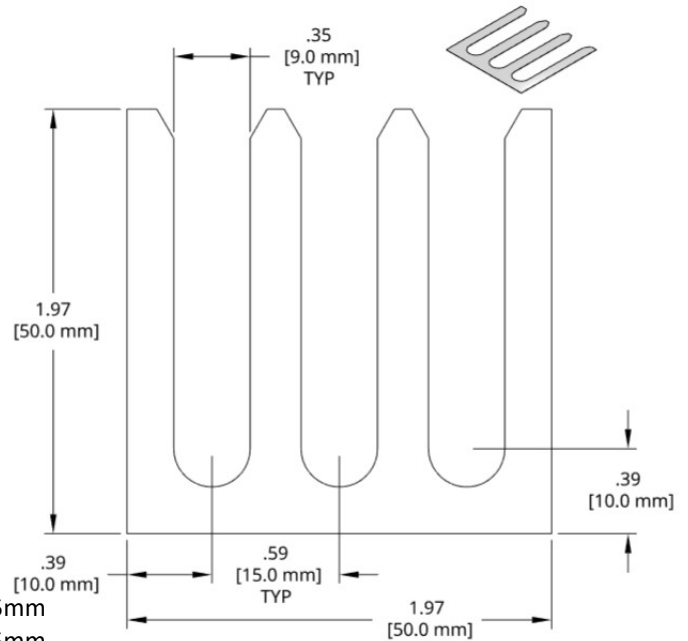

## DSCH115 Series Shims

Individual Shim	Thickness
DSCH115-M010	.10 mm
DSCH115-M020	.20 mm
DSCH115-M025	.25 mm
DSCH115-M050	.50 mm
DSCH115-M100	1.00 mm
DSCH115-M200	2.00 mm
DSCH115-M500	5.00 mm

Bulk Set	Thick	Set Includes
DSCH115-M305	3.0mm	(0) 2.00mm, (2) 1.00mm, (1) .50mm, (2) .25mm
DSCH115-M454	4.5mm	(1) 2.00mm, (2) 1.00mm, (1) .50mm, (0) .25mm
DSCH115-M505	5.0mm	(1) 2.00mm, (2) 1.00mm, (2) .50mm, (0) .25mm
DSCH115-M506	5.0mm	(1) 2.00mm, (2) 1.00mm, (1) .50mm, (2) .25mm
DSCH115-M507	5.0mm	(1) 2.00mm, (1) 1.00mm, (3) .50mm, (2) .25mm
DSCH115-M605	6.0mm	(2) 2.00mm, (1) 1.00mm, (2) .50mm, (0) .25mm
DSCH115-M706	7.0mm	(2) 2.00mm, (2) 1.00mm, (2) .50mm, (0) .25mm

Full Hard 1010 steel shim stock.

Add a **K** to the end of the Bulk Set number for assembled (kitted) sets.

## DSCH116 Series Shims

Individual Shim	Thickness
DSCH116-M010	.10 mm
DSCH116-M020	.20 mm
DSCH116-M025	.25 mm
DSCH116-M050	.50 mm
DSCH116-M100	1.00 mm
DSCH116-M200	2.00 mm
DSCH116-M500	5.00 mm

Bulk Set	Thick	Set Includes
DSCH116-M305	3.0mm	(0) 2.00mm, (2) 1.00mm, (1) .50mm, (2) .25mm
DSCH116-M454	4.5mm	(1) 2.00mm, (2) 1.00mm, (1) .50mm, (0) .25mm
DSCH116-M505	5.0mm	(1) 2.00mm, (2) 1.00mm, (2) .50mm, (0) .25mm
DSCH116-M506	5.0mm	(1) 2.00mm, (2) 1.00mm, (1) .50mm, (2) .25mm
DSCH116-M507	5.0mm	(1) 2.00mm, (1) 1.00mm, (3) .50mm, (2) .25mm
DSCH116-M605	6.0mm	(2) 2.00mm, (1) 1.00mm, (2) .50mm, (0) .25mm
DSCH116-M706	7.0mm	(2) 2.00mm, (2) 1.00mm, (2) .50mm, (0) .25mm