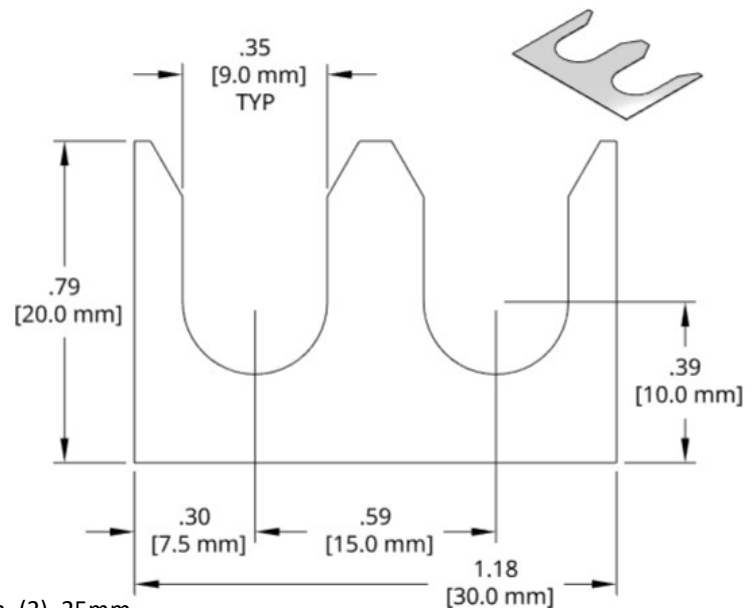

## DSCH115 Series Shims

Individual Shim	Thickness
DSCH115-M010	.10 mm
DSCH115-M020	.20 mm
DSCH115-M025	.25 mm
DSCH115-M050	.50 mm
DSCH115-M100	1.00 mm
DSCH115-M200	2.00 mm
DSCH115-M500	5.00 mm

Bulk Set	Thick	Set Includes
DSCH115-M305	3.0mm	(0) 2.00mm, (2) 1.00mm, (1) .50mm, (2) .25mm
DSCH115-M454	4.5mm	(1) 2.00mm, (2) 1.00mm, (1) .50mm, (0) .25mm
DSCH115-M505	5.0mm	(1) 2.00mm, (2) 1.00mm, (2) .50mm, (0) .25mm
DSCH115-M506	5.0mm	(1) 2.00mm, (2) 1.00mm, (1) .50mm, (2) .25mm
DSCH115-M507	5.0mm	(1) 2.00mm, (1) 1.00mm, (3) .50mm, (2) .25mm
DSCH115-M605	6.0mm	(2) 2.00mm, (1) 1.00mm, (2) .50mm, (0) .25mm
DSCH115-M706	7.0mm	(2) 2.00mm, (2) 1.00mm, (2) .50mm, (0) .25mm

Full Hard 1010 steel shim stock.

Add a **K** to the end of the Bulk Set number for assembled (kitted) sets.

## DSCH116 Series Shims

Individual Shim	Thickness
DSCH116-M010	.10 mm
DSCH116-M020	.20 mm
DSCH116-M025	.25 mm
DSCH116-M050	.50 mm
DSCH116-M100	1.00 mm
DSCH116-M200	2.00 mm
DSCH116-M500	5.00 mm

Bulk Set	Thick	Set Includes
DSCH116-M305	3.0mm	(0) 2.00mm, (2) 1.00mm, (1) .50mm, (2) .25mm
DSCH116-M454	4.5mm	(1) 2.00mm, (2) 1.00mm, (1) .50mm, (0) .25mm
DSCH116-M505	5.0mm	(1) 2.00mm, (2) 1.00mm, (2) .50mm, (0) .25mm
DSCH116-M506	5.0mm	(1) 2.00mm, (2) 1.00mm, (1) .50mm, (2) .25mm
DSCH116-M507	5.0mm	(1) 2.00mm, (1) 1.00mm, (3) .50mm, (2) .25mm
DSCH116-M605	6.0mm	(2) 2.00mm, (1) 1.00mm, (2) .50mm, (0) .25mm
DSCH116-M706	7.0mm	(2) 2.00mm, (2) 1.00mm, (2) .50mm, (0) .25mm