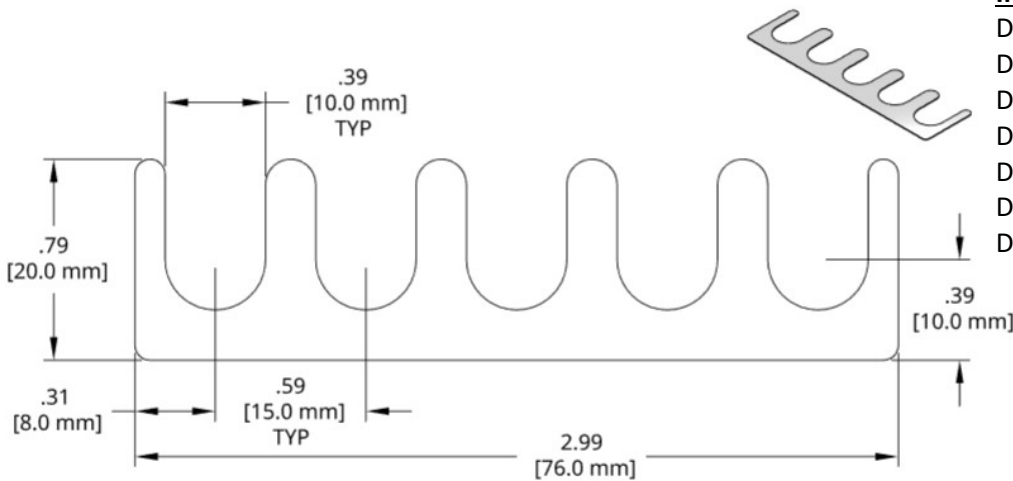

DSCH129 Series Shims

Individual Shim	Thickness
DSCH129-M010	.10 mm
DSCH129-M020	.20 mm
DSCH129-M025	.25 mm
DSCH129-M050	.50 mm
DSCH129-M100	1.00 mm
DSCH129-M200	2.00 mm
DSCH129-M500	5.00 mm

Bulk Set	Thick	Set Includes
DSCH129-M305	3.0mm	(0) 2.00mm, (2) 1.00mm, (1) .50mm, (2) .25mm
DSCH129-M454	4.5mm	(1) 2.00mm, (2) 1.00mm, (1) .50mm, (0) .25mm
DSCH129-M505	5.0mm	(1) 2.00mm, (2) 1.00mm, (2) .50mm, (0) .25mm
DSCH129-M506	5.0mm	(1) 2.00mm, (2) 1.00mm, (1) .50mm, (2) .25mm
DSCH129-M507	5.0mm	(1) 2.00mm, (1) 1.00mm, (3) .50mm, (2) .25mm
DSCH129-M605	6.0mm	(2) 2.00mm, (1) 1.00mm, (2) .50mm, (0) .25mm
DSCH129-M706	7.0mm	(2) 2.00mm, (2) 1.00mm, (2) .50mm, (0) .25mm

Full Hard 1010 steel shim stock.

Add a **K** to the end of the Bulk Set number for assembled (kitted) sets.

DSCH130 Series Shims

Individual Shims	Thickness
DSCH130-M010	.10 mm
DSCH130-M020	.20 mm
DSCH130-M025	.25 mm
DSCH130-M050	.50 mm
DSCH130-M100	1.00 mm
DSCH130-M200	2.00 mm
DSCH130-M500	5.00 mm

Set	Thick	Set Includes
DSCH130-M305	3.0mm	(0) 2.00mm, (2) 1.00mm, (1) .50mm, (2) .25mm
DSCH130-M454	4.5mm	(1) 2.00mm, (2) 1.00mm, (1) .50mm, (0) .25mm
DSCH130-M505	5.0mm	(1) 2.00mm, (2) 1.00mm, (2) .50mm, (0) .25mm
DSCH130-M506	5.0mm	(1) 2.00mm, (2) 1.00mm, (1) .50mm, (2) .25mm
DSCH130-M507	5.0mm	(1) 2.00mm, (1) 1.00mm, (3) .50mm, (2) .25mm
DSCH130-M605	6.0mm	(2) 2.00mm, (1) 1.00mm, (2) .50mm, (0) .25mm
DSCH130-M706	7.0mm	(2) 2.00mm, (2) 1.00mm, (2) .50mm, (0) .25mm