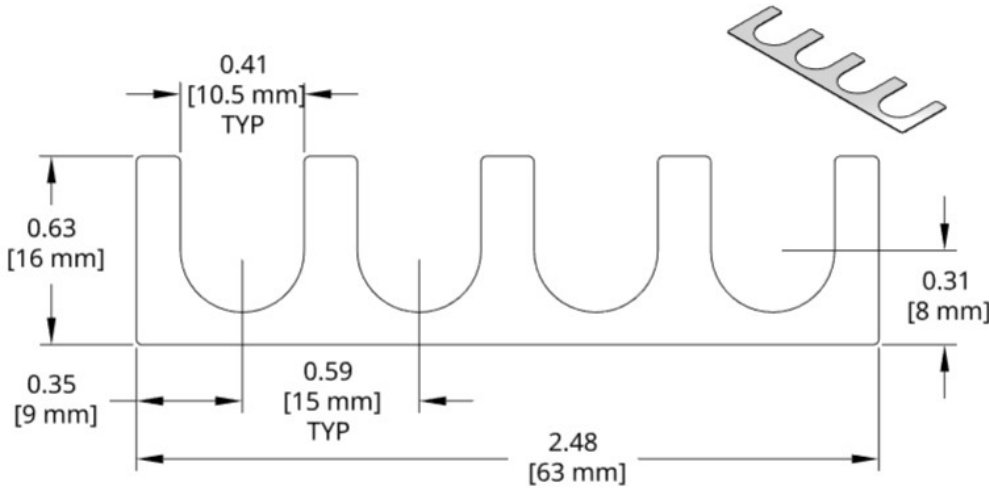

DSCH129 Series Shims

Individual Shim	Thickness
DSCH129-M010	.10 mm
DSCH129-M020	.20 mm
DSCH129-M025	.25 mm
DSCH129-M050	.50 mm
DSCH129-M100	1.00 mm
DSCH129-M200	2.00 mm
DSCH129-M500	5.00 mm

Bulk Set	Thick	Set Includes
DSCH129-M305	3.0mm	(0) 2.00mm, (2) 1.00mm, (1) .50mm, (2) .25mm
DSCH129-M454	4.5mm	(1) 2.00mm, (2) 1.00mm, (1) .50mm, (0) .25mm
DSCH129-M505	5.0mm	(1) 2.00mm, (2) 1.00mm, (2) .50mm, (0) .25mm
DSCH129-M506	5.0mm	(1) 2.00mm, (2) 1.00mm, (1) .50mm, (2) .25mm
DSCH129-M507	5.0mm	(1) 2.00mm, (1) 1.00mm, (3) .50mm, (2) .25mm
DSCH129-M605	6.0mm	(2) 2.00mm, (1) 1.00mm, (2) .50mm, (0) .25mm
DSCH129-M706	7.0mm	(2) 2.00mm, (2) 1.00mm, (2) .50mm, (0) .25mm

Full Hard 1010 steel shim stock.

Add a **K** to the end of the Bulk Set number for assembled (kitted) sets.

DSCH130 Series Shims

Individual Shims	Thickness
DSCH130-M010	.10 mm
DSCH130-M020	.20 mm
DSCH130-M025	.25 mm
DSCH130-M050	.50 mm
DSCH130-M100	1.00 mm
DSCH130-M200	2.00 mm
DSCH130-M500	5.00 mm

Set	Thick	Set Includes
DSCH130-M305	3.0mm	(0) 2.00mm, (2) 1.00mm, (1) .50mm, (2) .25mm
DSCH130-M454	4.5mm	(1) 2.00mm, (2) 1.00mm, (1) .50mm, (0) .25mm
DSCH130-M505	5.0mm	(1) 2.00mm, (2) 1.00mm, (2) .50mm, (0) .25mm
DSCH130-M506	5.0mm	(1) 2.00mm, (2) 1.00mm, (1) .50mm, (2) .25mm
DSCH130-M507	5.0mm	(1) 2.00mm, (1) 1.00mm, (3) .50mm, (2) .25mm
DSCH130-M605	6.0mm	(2) 2.00mm, (1) 1.00mm, (2) .50mm, (0) .25mm
DSCH130-M706	7.0mm	(2) 2.00mm, (2) 1.00mm, (2) .50mm, (0) .25mm