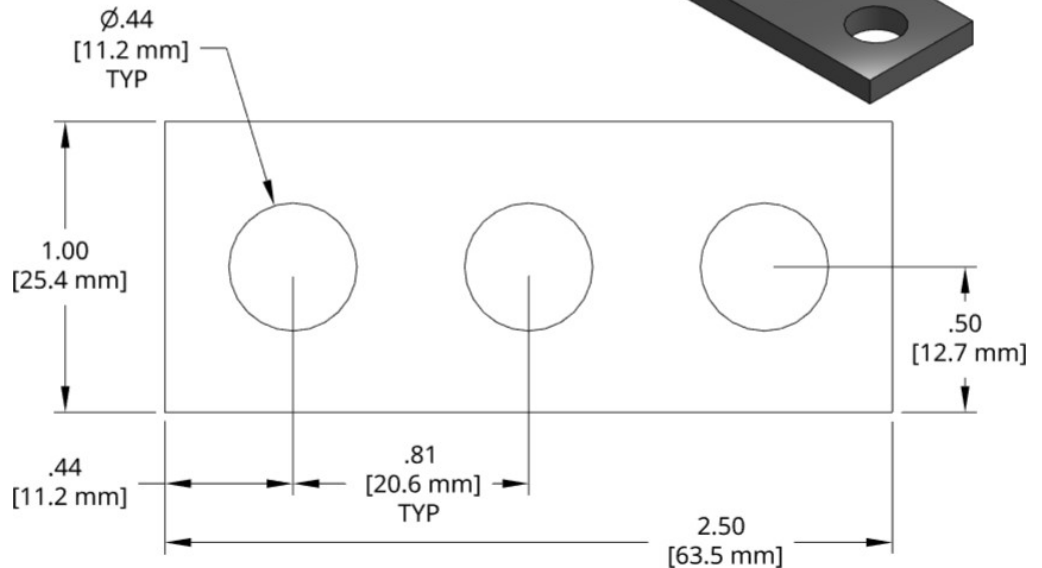

DSCP003 Series Spacer

Individual Spacer	Thickness
DSCP003-M200	2.00mm
DSCP003-M225	2.25mm
DSCP003-M250	2.50mm
DSCP003-M275	2.75mm
DSCP003-M300	3.00mm
DSCP003-M325	3.25mm
DSCP003-M350	3.50mm
DSCP003-M375	3.75mm
DSCP003-M400	4.00mm
DSCP003-M425	4.25mm
DSCP003-M450	4.50mm
DSCP003-M475	4.75mm
DSCP003-M500	5.00mm
DSCP003-M525	5.25mm
DSCP003-M550	5.50mm
DSCP003-M575	5.75mm
DSCP003-M600	6.00mm

1018 Steel, Black Oxide finish except -M200
Other thicknesses available by request.

DSCP004 Series Spacer

Individual Spacer	Thickness
DSCP004-M200	2.00mm
DSCP004-M225	2.25mm
DSCP004-M250	2.50mm
DSCP004-M275	2.75mm
DSCP004-M300	3.00mm
DSCP004-M325	3.25mm
DSCP004-M350	3.50mm
DSCP004-M375	3.75mm
DSCP004-M400	4.00mm
DSCP004-M425	4.25mm
DSCP004-M450	4.50mm
DSCP004-M475	4.75mm
DSCP004-M500	5.00mm
DSCP004-M525	5.25mm
DSCP004-M550	5.50mm
DSCP004-M575	5.75mm
DSCP004-M600	6.00mm