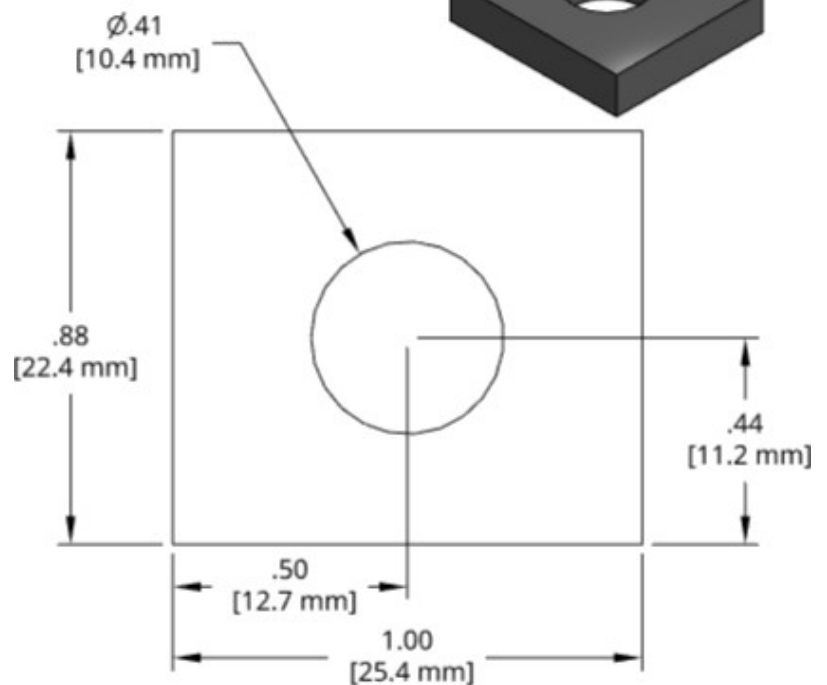

DSCP003 Series Spacer

Individual Spacer	Thickness
DSCP003-M200	2.00mm
DSCP003-M225	2.25mm
DSCP003-M250	2.50mm
DSCP003-M275	2.75mm
DSCP003-M300	3.00mm
DSCP003-M325	3.25mm
DSCP003-M350	3.50mm
DSCP003-M375	3.75mm
DSCP003-M400	4.00mm
DSCP003-M425	4.25mm
DSCP003-M450	4.50mm
DSCP003-M475	4.75mm
DSCP003-M500	5.00mm
DSCP003-M525	5.25mm
DSCP003-M550	5.50mm
DSCP003-M575	5.75mm
DSCP003-M600	6.00mm

1018 Steel, Black Oxide finish except -M200
Other thicknesses available by request.

DSCP004 Series Spacer

Individual Spacer	Thickness
DSCP004-M200	2.00mm
DSCP004-M225	2.25mm
DSCP004-M250	2.50mm
DSCP004-M275	2.75mm
DSCP004-M300	3.00mm
DSCP004-M325	3.25mm
DSCP004-M350	3.50mm
DSCP004-M375	3.75mm
DSCP004-M400	4.00mm
DSCP004-M425	4.25mm
DSCP004-M450	4.50mm
DSCP004-M475	4.75mm
DSCP004-M500	5.00mm
DSCP004-M525	5.25mm
DSCP004-M550	5.50mm
DSCP004-M575	5.75mm
DSCP004-M600	6.00mm