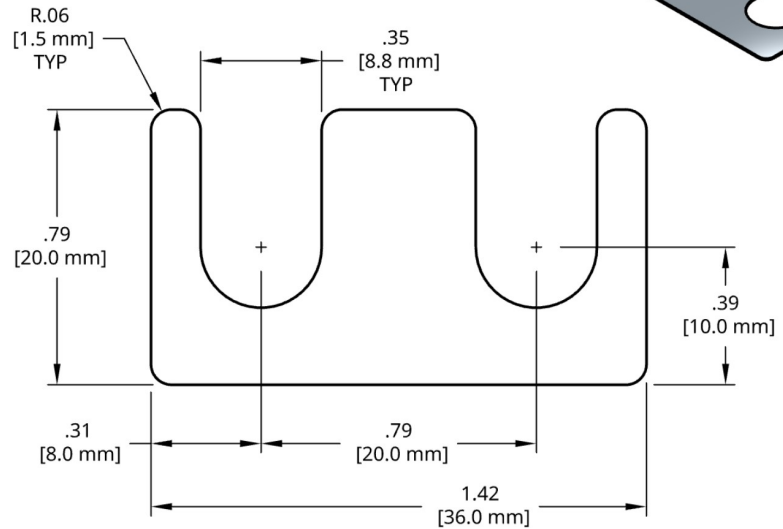

DSCH139 Series Shims

Individual Shim	Thickness
DSCH139-M010	.10 mm
DSCH139-M020	.20 mm
DSCH139-M025	.25 mm
DSCH139-M050	.50 mm
DSCH139-M100	1.00 mm
DSCH139-M200	2.00 mm
DSCH139-M500	5.00 mm

Bulk Set	Thick	Set Includes
DSCH139-M305	3.0mm	(0) 2.00mm, (2) 1.00mm, (1) .50mm, (2) .25mm
DSCH139-M454	4.5mm	(1) 2.00mm, (2) 1.00mm, (1) .50mm, (0) .25mm
DSCH139-M505	5.0mm	(1) 2.00mm, (2) 1.00mm, (2) .50mm, (0) .25mm
DSCH139-M506	5.0mm	(1) 2.00mm, (2) 1.00mm, (1) .50mm, (2) .25mm
DSCH139-M507	5.0mm	(1) 2.00mm, (1) 1.00mm, (3) .50mm, (2) .25mm
DSCH139-M605	6.0mm	(2) 2.00mm, (1) 1.00mm, (2) .50mm, (0) .25mm
DSCH139-M706	7.0mm	(2) 2.00mm, (2) 1.00mm, (2) .50mm, (0) .25mm

Full Hard 1010 steel shim stock.

Add a **K** to the end of the Bulk Set number for assembled (kitted) sets.

DSCH140 Series Shims

Individual Shim	Thickness
DSCH140-M010	.10 mm
DSCH140-M020	.20 mm
DSCH140-M025	.25 mm
DSCH140-M050	.50 mm
DSCH140-M100	1.00 mm
DSCH140-M200	2.00 mm
DSCH140-M500	5.00 mm

Bulk Set	Thick	Set Includes
DSCH140-M305	3.0mm	(0) 2.00mm, (2) 1.00mm, (1) .50mm, (2) .25mm
DSCH140-M454	4.5mm	(1) 2.00mm, (2) 1.00mm, (1) .50mm, (0) .25mm
DSCH140-M505	5.0mm	(1) 2.00mm, (2) 1.00mm, (2) .50mm, (0) .25mm
DSCH140-M506	5.0mm	(1) 2.00mm, (2) 1.00mm, (1) .50mm, (2) .25mm
DSCH140-M507	5.0mm	(1) 2.00mm, (1) 1.00mm, (3) .50mm, (2) .25mm
DSCH140-M605	6.0mm	(2) 2.00mm, (1) 1.00mm, (2) .50mm, (0) .25mm
DSCH140-M706	7.0mm	(2) 2.00mm, (2) 1.00mm, (2) .50mm, (0) .25mm