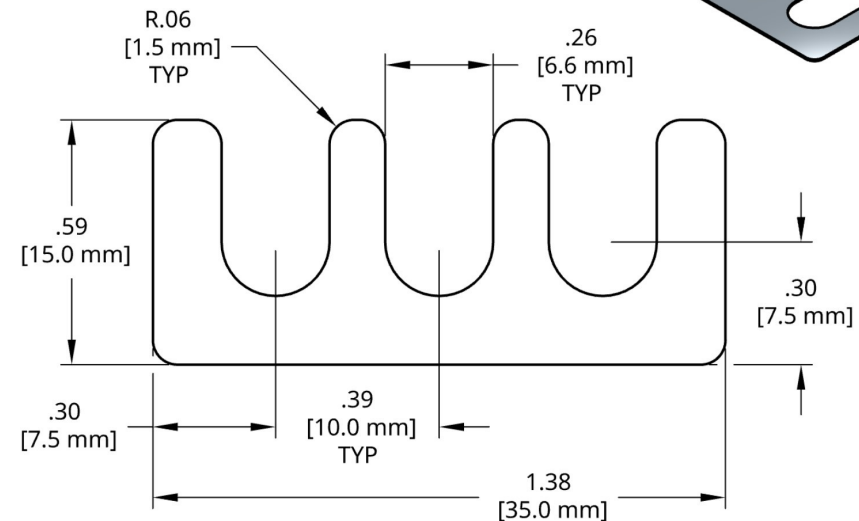

DSCH139 Series Shims

Individual Shim	Thickness
DSCH139-M010	.10 mm
DSCH139-M020	.20 mm
DSCH139-M025	.25 mm
DSCH139-M050	.50 mm
DSCH139-M100	1.00 mm
DSCH139-M200	2.00 mm
DSCH139-M500	5.00 mm

Bulk Set	Thick	Set Includes
DSCH139-M305	3.0mm	(0) 2.00mm, (2) 1.00mm, (1) .50mm, (2) .25mm
DSCH139-M454	4.5mm	(1) 2.00mm, (2) 1.00mm, (1) .50mm, (0) .25mm
DSCH139-M505	5.0mm	(1) 2.00mm, (2) 1.00mm, (2) .50mm, (0) .25mm
DSCH139-M506	5.0mm	(1) 2.00mm, (2) 1.00mm, (1) .50mm, (2) .25mm
DSCH139-M507	5.0mm	(1) 2.00mm, (1) 1.00mm, (3) .50mm, (2) .25mm
DSCH139-M605	6.0mm	(2) 2.00mm, (1) 1.00mm, (2) .50mm, (0) .25mm
DSCH139-M706	7.0mm	(2) 2.00mm, (2) 1.00mm, (2) .50mm, (0) .25mm

Full Hard 1010 steel shim stock.

Add a **K** to the end of the Bulk Set number for assembled (kitted) sets.

DSCH140 Series Shims

Individual Shim	Thickness
DSCH140-M010	.10 mm
DSCH140-M020	.20 mm
DSCH140-M025	.25 mm
DSCH140-M050	.50 mm
DSCH140-M100	1.00 mm
DSCH140-M200	2.00 mm
DSCH140-M500	5.00 mm

Bulk Set	Thick	Set Includes
DSCH140-M305	3.0mm	(0) 2.00mm, (2) 1.00mm, (1) .50mm, (2) .25mm
DSCH140-M454	4.5mm	(1) 2.00mm, (2) 1.00mm, (1) .50mm, (0) .25mm
DSCH140-M505	5.0mm	(1) 2.00mm, (2) 1.00mm, (2) .50mm, (0) .25mm
DSCH140-M506	5.0mm	(1) 2.00mm, (2) 1.00mm, (1) .50mm, (2) .25mm
DSCH140-M507	5.0mm	(1) 2.00mm, (1) 1.00mm, (3) .50mm, (2) .25mm
DSCH140-M605	6.0mm	(2) 2.00mm, (1) 1.00mm, (2) .50mm, (0) .25mm
DSCH140-M706	7.0mm	(2) 2.00mm, (2) 1.00mm, (2) .50mm, (0) .25mm