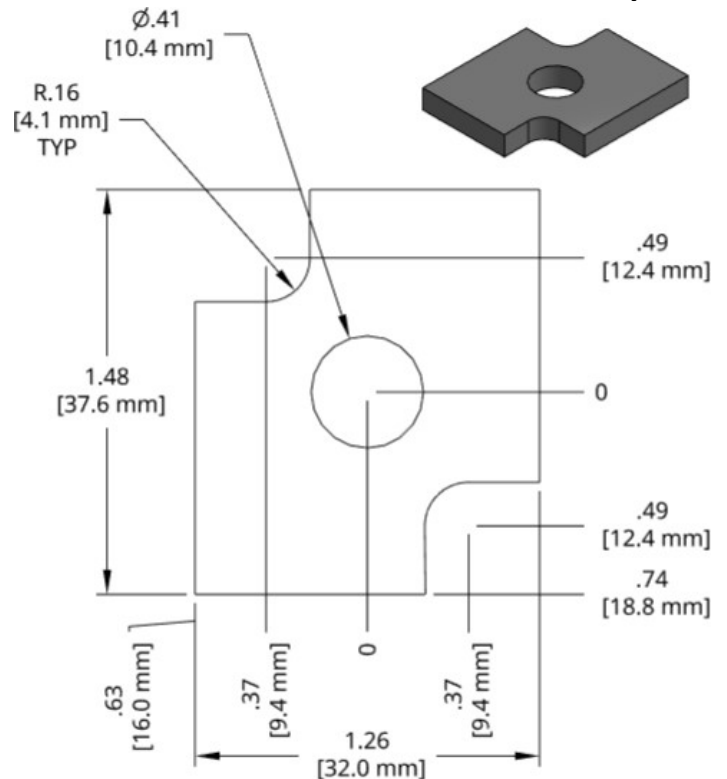

DSCP011 Series Spacer

Individual Spacer	Thickness
DSCP011-M200	2.00mm
DSCP011-M225	2.25mm
DSCP011-M250	2.50mm
DSCP011-M275	2.75mm
DSCP011-M300	3.00mm
DSCP011-M325	3.25mm
DSCP011-M350	3.50mm
DSCP011-M375	3.75mm
DSCP011-M400	4.00mm
DSCP011-M425	4.25mm
DSCP011-M450	4.50mm
DSCP011-M475	4.75mm
DSCP011-M500	5.00mm
DSCP011-M525	5.25mm
DSCP011-M550	5.50mm
DSCP011-M575	5.75mm
DSCP011-M600	6.00mm

1018 Steel, Black Oxide finish except -M200
Other thicknesses available by request.

DSCP012 Series Spacer

Individual Spacer	Thickness
DSCP012-M200	2.00mm
DSCP012-M225	2.25mm
DSCP012-M250	2.50mm
DSCP012-M275	2.75mm
DSCP012-M300	3.00mm
DSCP012-M325	3.25mm
DSCP012-M350	3.50mm
DSCP012-M375	3.75mm
DSCP012-M400	4.00mm
DSCP012-M425	4.25mm
DSCP012-M450	4.50mm
DSCP012-M475	4.75mm
DSCP012-M500	5.00mm
DSCP012-M525	5.25mm
DSCP012-M550	5.50mm
DSCP012-M575	5.75mm
DSCP012-M600	6.00mm

1018 Steel, Black Oxide finish except -M200
Other thicknesses available by request.