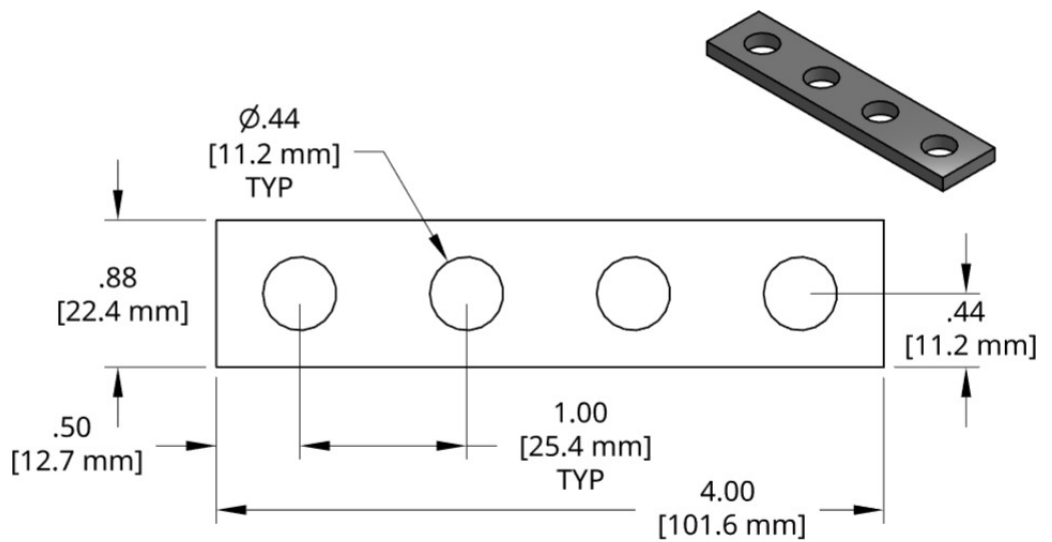

DSCP011 Series Spacer

Individual Spacer	Thickness
DSCP011-M200	2.00mm
DSCP011-M225	2.25mm
DSCP011-M250	2.50mm
DSCP011-M275	2.75mm
DSCP011-M300	3.00mm
DSCP011-M325	3.25mm
DSCP011-M350	3.50mm
DSCP011-M375	3.75mm
DSCP011-M400	4.00mm
DSCP011-M425	4.25mm
DSCP011-M450	4.50mm
DSCP011-M475	4.75mm
DSCP011-M500	5.00mm
DSCP011-M525	5.25mm
DSCP011-M550	5.50mm
DSCP011-M575	5.75mm
DSCP011-M600	6.00mm

1018 Steel, Black Oxide finish except -M200
Other thicknesses available by request.

DSCP012 Series Spacer

Individual Spacer	Thickness
DSCP012-M200	2.00mm
DSCP012-M225	2.25mm
DSCP012-M250	2.50mm
DSCP012-M275	2.75mm
DSCP012-M300	3.00mm
DSCP012-M325	3.25mm
DSCP012-M350	3.50mm
DSCP012-M375	3.75mm
DSCP012-M400	4.00mm
DSCP012-M425	4.25mm
DSCP012-M450	4.50mm
DSCP012-M475	4.75mm
DSCP012-M500	5.00mm
DSCP012-M525	5.25mm
DSCP012-M550	5.50mm
DSCP012-M575	5.75mm
DSCP012-M600	6.00mm