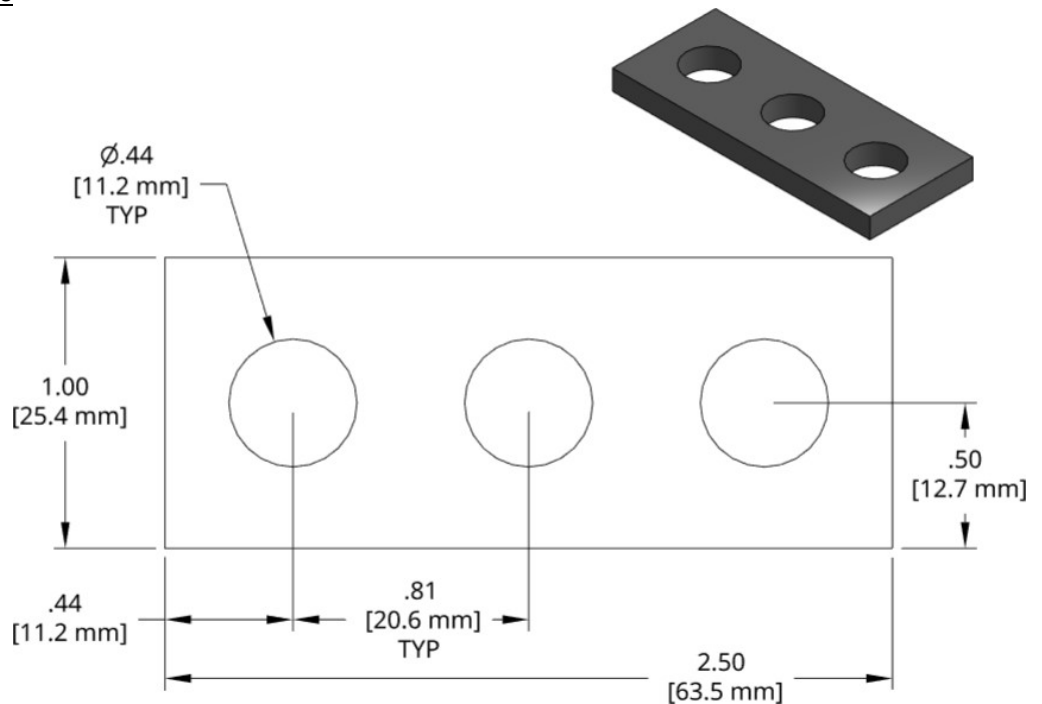

Individual Spacer	Thickness
DSCP003-M200	2.00mm
DSCP003-M225	2.25mm
DSCP003-M250	2.50mm
DSCP003-M275	2.75mm
DSCP003-M300	3.00mm
DSCP003-M325	3.25mm
DSCP003-M350	3.50mm
DSCP003-M375	3.75mm
DSCP003-M400	4.00mm
DSCP003-M425	4.25mm
DSCP003-M450	4.50mm
DSCP003-M475	4.75mm
DSCP003-M500	5.00mm
DSCP003-M525	5.25mm
DSCP003-M550	5.50mm
DSCP003-M575	5.75mm
DSCP003-M600	6.00mm

DSCP003 Series Spacer

1018 Steel, Black Oxide finish except -M200
Other thicknesses available by request.

Individual Spacer	Thickness
DSCP004-M200	2.00mm
DSCP004-M225	2.25mm
DSCP004-M250	2.50mm
DSCP004-M275	2.75mm
DSCP004-M300	3.00mm
DSCP004-M325	3.25mm
DSCP004-M350	3.50mm
DSCP004-M375	3.75mm
DSCP004-M400	4.00mm
DSCP004-M425	4.25mm
DSCP004-M450	4.50mm
DSCP004-M475	4.75mm
DSCP004-M500	5.00mm
DSCP004-M525	5.25mm
DSCP004-M550	5.50mm
DSCP004-M575	5.75mm
DSCP004-M600	6.00mm

DSCP004 Series Spacer

1018 Steel, Black Oxide finish except -M200
Other thicknesses available by request.