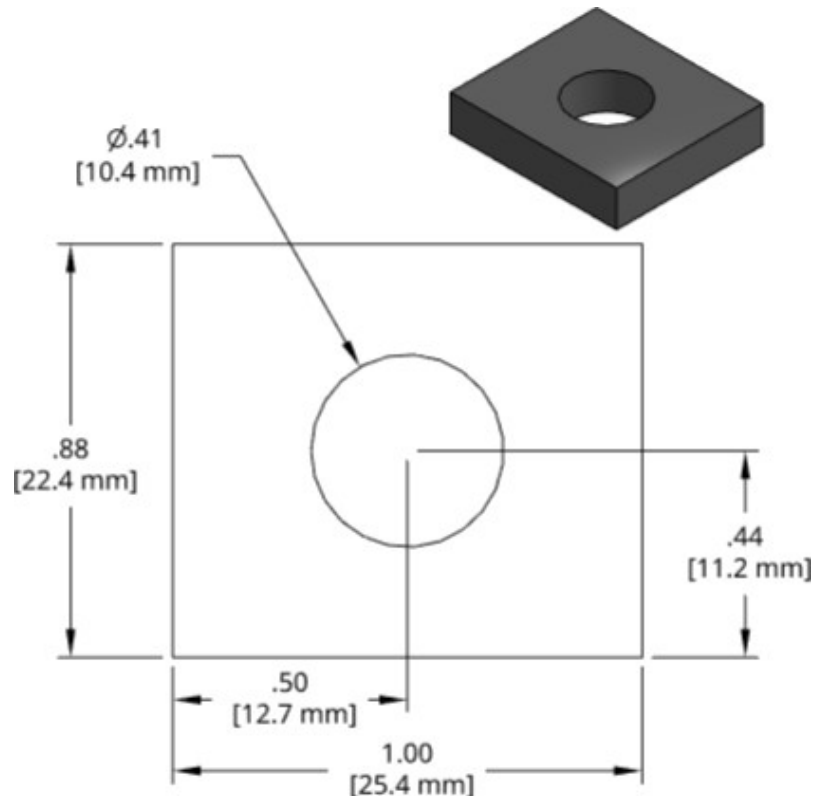

Individual Spacer	Thickness
DSCP003-M200	2.00mm
DSCP003-M225	2.25mm
DSCP003-M250	2.50mm
DSCP003-M275	2.75mm
DSCP003-M300	3.00mm
DSCP003-M325	3.25mm
DSCP003-M350	3.50mm
DSCP003-M375	3.75mm
DSCP003-M400	4.00mm
DSCP003-M425	4.25mm
DSCP003-M450	4.50mm
DSCP003-M475	4.75mm
DSCP003-M500	5.00mm
DSCP003-M525	5.25mm
DSCP003-M550	5.50mm
DSCP003-M575	5.75mm
DSCP003-M600	6.00mm

DSCP003 Series Spacer

1018 Steel, Black Oxide finish except -M200
Other thicknesses available by request.

Individual Spacer	Thickness
DSCP004-M200	2.00mm
DSCP004-M225	2.25mm
DSCP004-M250	2.50mm
DSCP004-M275	2.75mm
DSCP004-M300	3.00mm
DSCP004-M325	3.25mm
DSCP004-M350	3.50mm
DSCP004-M375	3.75mm
DSCP004-M400	4.00mm
DSCP004-M425	4.25mm
DSCP004-M450	4.50mm
DSCP004-M475	4.75mm
DSCP004-M500	5.00mm
DSCP004-M525	5.25mm
DSCP004-M550	5.50mm
DSCP004-M575	5.75mm
DSCP004-M600	6.00mm

DSCP004 Series Spacer

1018 Steel, Black Oxide finish except -M200
Other thicknesses available by request.