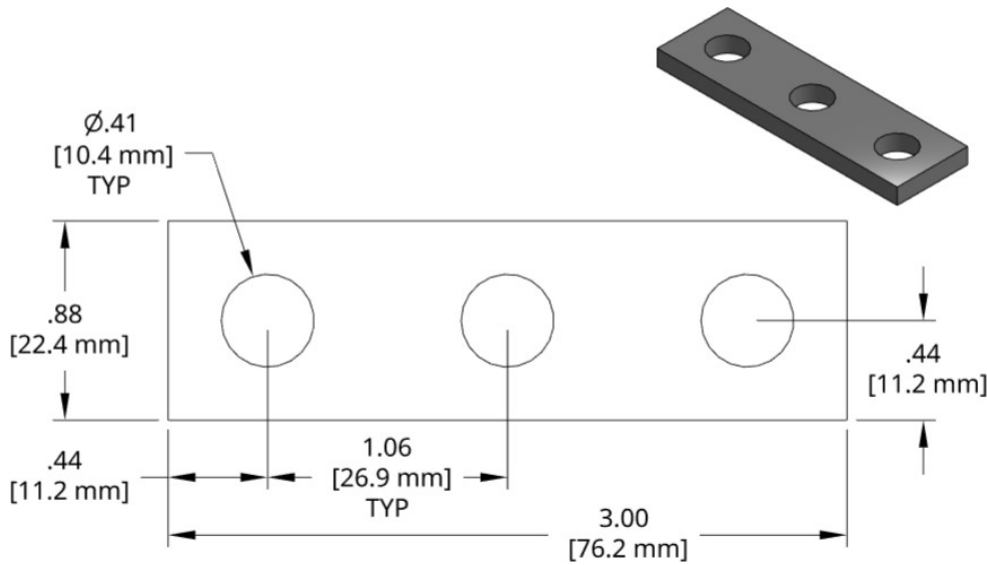

DSCP009 Series Spacer

Individual Spacer	Thickness
DSCP009-M200	2.00mm
DSCP009-M225	2.25mm
DSCP009-M250	2.50mm
DSCP009-M275	2.75mm
DSCP009-M300	3.00mm
DSCP009-M325	3.25mm
DSCP009-M350	3.50mm
DSCP009-M375	3.75mm
DSCP009-M400	4.00mm
DSCP009-M425	4.25mm
DSCP009-M450	4.50mm
DSCP009-M475	4.75mm
DSCP009-M500	5.00mm
DSCP009-M525	5.25mm
DSCP009-M550	5.50mm
DSCP009-M575	5.75mm
DSCP009-M600	6.00mm

1018 Steel, Black Oxide finish except -M200
Other thicknesses available by request.

DSCP010 Series Spacer

Individual Spacer	Thickness
DSCP010-M200	2.00mm
DSCP010-M225	2.25mm
DSCP010-M250	2.50mm
DSCP010-M275	2.75mm
DSCP010-M300	3.00mm
DSCP010-M325	3.25mm
DSCP010-M350	3.50mm
DSCP010-M375	3.75mm
DSCP010-M400	4.00mm
DSCP010-M425	4.25mm
DSCP010-M450	4.50mm
DSCP010-M475	4.75mm
DSCP010-M500	5.00mm
DSCP010-M525	5.25mm
DSCP010-M550	5.50mm
DSCP010-M575	5.75mm
DSCP010-M600	6.00mm