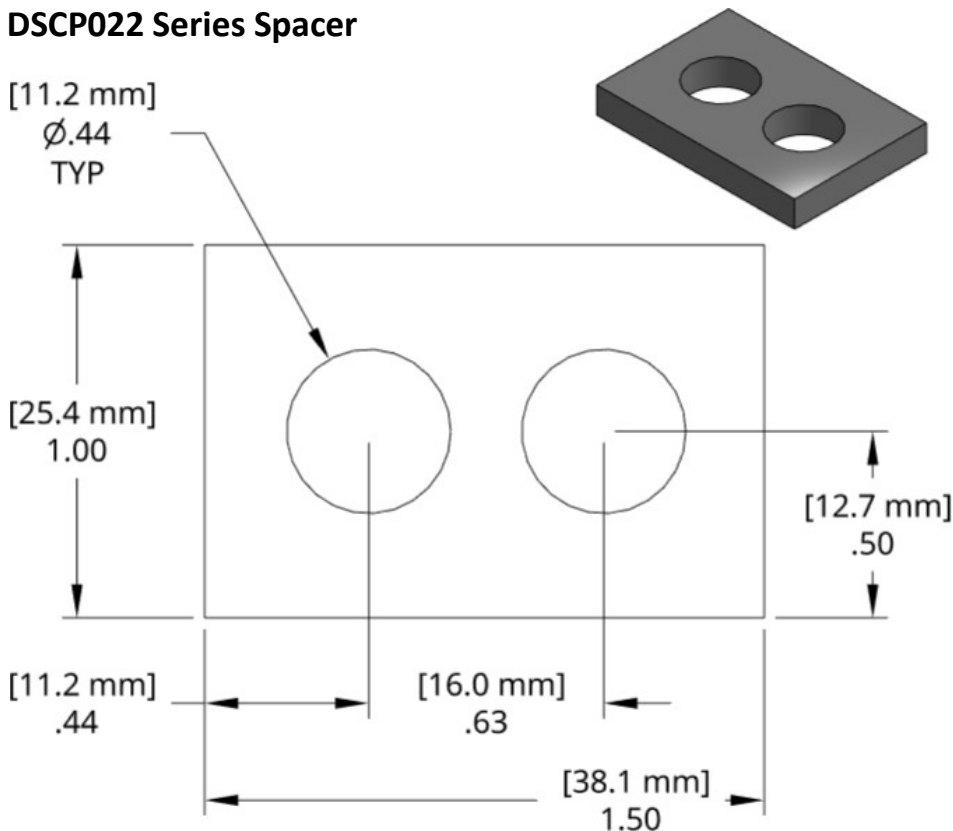

DSCP021 Series Spacer

<u>Individual Spacer</u>	<u>Thickness</u>
DSCP021-M200	2.00mm
DSCP021-M225	2.25mm
DSCP021-M250	2.50mm
DSCP021-M275	2.75mm
DSCP021-M300	3.00mm
DSCP021-M325	3.25mm
DSCP021-M350	3.50mm
DSCP021-M375	3.75mm
DSCP021-M400	4.00mm
DSCP021-M425	4.25mm
DSCP021-M450	4.50mm
DSCP021-M475	4.75mm
DSCP021-M500	5.00mm
DSCP021-M525	5.25mm
DSCP021-M550	5.50mm
DSCP021-M575	5.75mm
DSCP021-M600	6.00mm

1018 Steel, Black Oxide finish except -M200
Other thicknesses available by request.

DSCP022 Series Spacer

<u>Individual Spacer</u>	<u>Thickness</u>
DSCP022-M200	2.00mm
DSCP022-M225	2.25mm
DSCP022-M250	2.50mm
DSCP022-M275	2.75mm
DSCP022-M300	3.00mm
DSCP022-M325	3.25mm
DSCP022-M350	3.50mm
DSCP022-M375	3.75mm
DSCP022-M400	4.00mm
DSCP022-M425	4.25mm
DSCP022-M450	4.50mm
DSCP022-M475	4.75mm
DSCP022-M500	5.00mm
DSCP022-M525	5.25mm
DSCP022-M550	5.50mm
DSCP022-M575	5.75mm
DSCP022-M600	6.00mm