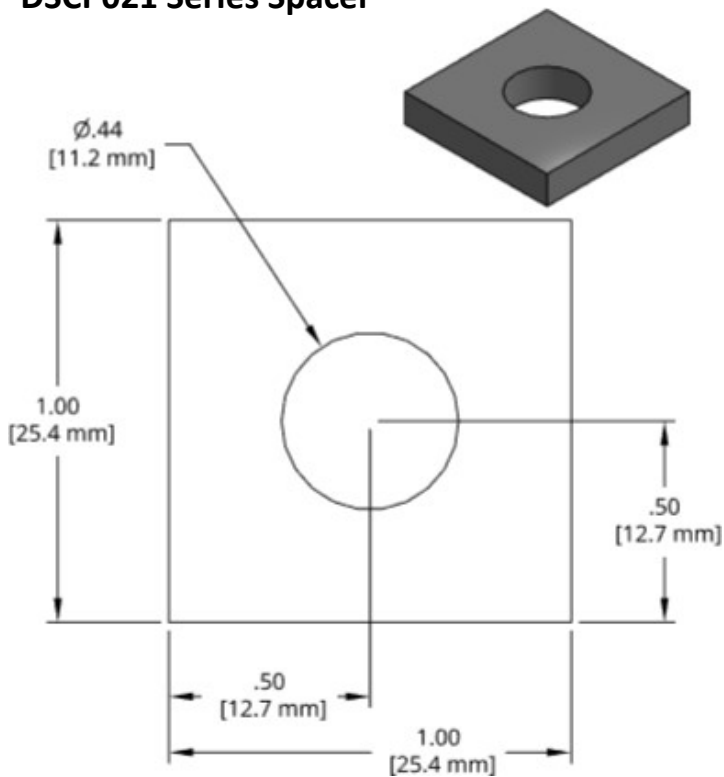

DSCP021 Series Spacer

<u>Individual Spacer</u>	<u>Thickness</u>
DSCP021-M200	2.00mm
DSCP021-M225	2.25mm
DSCP021-M250	2.50mm
DSCP021-M275	2.75mm
DSCP021-M300	3.00mm
DSCP021-M325	3.25mm
DSCP021-M350	3.50mm
DSCP021-M375	3.75mm
DSCP021-M400	4.00mm
DSCP021-M425	4.25mm
DSCP021-M450	4.50mm
DSCP021-M475	4.75mm
DSCP021-M500	5.00mm
DSCP021-M525	5.25mm
DSCP021-M550	5.50mm
DSCP021-M575	5.75mm
DSCP021-M600	6.00mm

1018 Steel, Black Oxide finish except -M200
Other thicknesses available by request.

DSCP022 Series Spacer

<u>Individual Spacer</u>	<u>Thickness</u>
DSCP022-M200	2.00mm
DSCP022-M225	2.25mm
DSCP022-M250	2.50mm
DSCP022-M275	2.75mm
DSCP022-M300	3.00mm
DSCP022-M325	3.25mm
DSCP022-M350	3.50mm
DSCP022-M375	3.75mm
DSCP022-M400	4.00mm
DSCP022-M425	4.25mm
DSCP022-M450	4.50mm
DSCP022-M475	4.75mm
DSCP022-M500	5.00mm
DSCP022-M525	5.25mm
DSCP022-M550	5.50mm
DSCP022-M575	5.75mm
DSCP022-M600	6.00mm