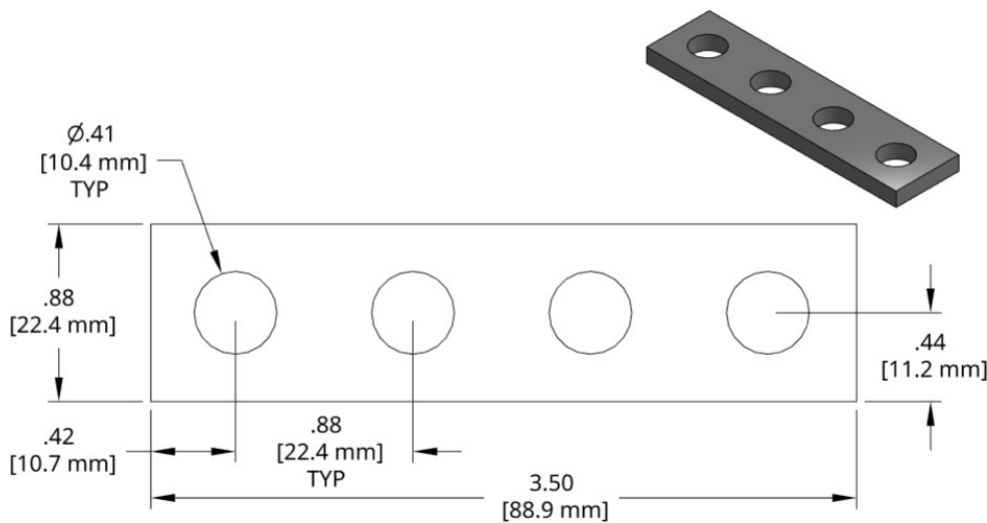

DSCP009 Series Spacer

Individual Spacer	Thickness
DSCP009-M200	2.00mm
DSCP009-M225	2.25mm
DSCP009-M250	2.50mm
DSCP009-M275	2.75mm
DSCP009-M300	3.00mm
DSCP009-M325	3.25mm
DSCP009-M350	3.50mm
DSCP009-M375	3.75mm
DSCP009-M400	4.00mm
DSCP009-M425	4.25mm
DSCP009-M450	4.50mm
DSCP009-M475	4.75mm
DSCP009-M500	5.00mm
DSCP009-M525	5.25mm
DSCP009-M550	5.50mm
DSCP009-M575	5.75mm
DSCP009-M600	6.00mm

1018 Steel, Black Oxide finish except -M200
Other thicknesses available by request.

DSCP010 Series Spacer

Individual Spacer	Thickness
DSCP010-M200	2.00mm
DSCP010-M225	2.25mm
DSCP010-M250	2.50mm
DSCP010-M275	2.75mm
DSCP010-M300	3.00mm
DSCP010-M325	3.25mm
DSCP010-M350	3.50mm
DSCP010-M375	3.75mm
DSCP010-M400	4.00mm
DSCP010-M425	4.25mm
DSCP010-M450	4.50mm
DSCP010-M475	4.75mm
DSCP010-M500	5.00mm
DSCP010-M525	5.25mm
DSCP010-M550	5.50mm
DSCP010-M575	5.75mm
DSCP010-M600	6.00mm