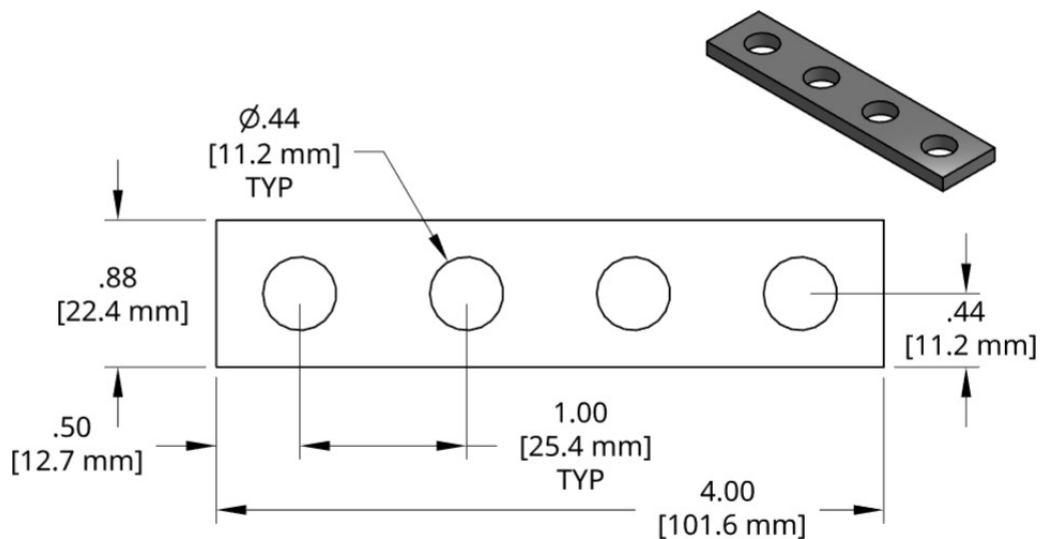

DSCP011 Series Spacer

Individual Spacer	Thickness
DSCP011-M200	2.00mm
DSCP011-M225	2.25mm
DSCP011-M250	2.50mm
DSCP011-M275	2.75mm
DSCP011-M300	3.00mm
DSCP011-M325	3.25mm
DSCP011-M350	3.50mm
DSCP011-M375	3.75mm
DSCP011-M400	4.00mm
DSCP011-M425	4.25mm
DSCP011-M450	4.50mm
DSCP011-M475	4.75mm
DSCP011-M500	5.00mm
DSCP011-M525	5.25mm
DSCP011-M550	5.50mm
DSCP011-M575	5.75mm
DSCP011-M600	6.00mm

1018 Steel, Black Oxide finish except -M200
Other thicknesses available by request.

DSCP012 Series Spacer

Individual Spacer	Thickness
DSCP012-M200	2.00mm
DSCP012-M225	2.25mm
DSCP012-M250	2.50mm
DSCP012-M275	2.75mm
DSCP012-M300	3.00mm
DSCP012-M325	3.25mm
DSCP012-M350	3.50mm
DSCP012-M375	3.75mm
DSCP012-M400	4.00mm
DSCP012-M425	4.25mm
DSCP012-M450	4.50mm
DSCP012-M475	4.75mm
DSCP012-M500	5.00mm
DSCP012-M525	5.25mm
DSCP012-M550	5.50mm
DSCP012-M575	5.75mm
DSCP012-M600	6.00mm