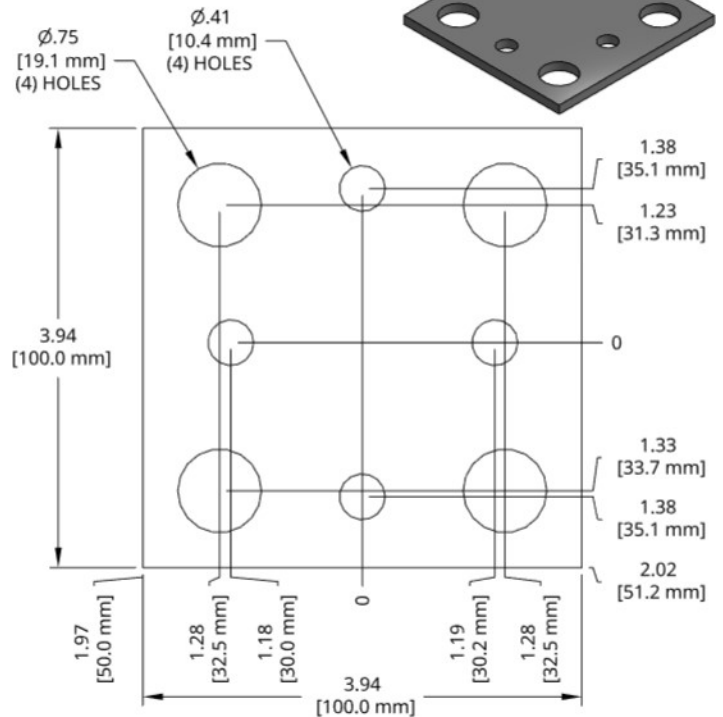

DSCP035 Series Spacer

Individual Spacer	Thickness
DSCP035-M300	3.00mm
DSCP035-M320	3.20mm
DSCP035-M340	3.40mm
DSCP035-M360	3.60mm
DSCP035-M380	3.80mm
DSCP035-M400	4.00mm
DSCP035-M420	4.20mm
DSCP035-M440	4.40mm
DSCP035-M460	4.60mm
DSCP035-M480	4.80mm
DSCP035-M500	5.00mm
DSCP035-M520	5.20mm
DSCP035-M540	5.40mm
DSCP035-M560	5.60mm
DSCP035-M580	5.80mm
DSCP035-M600	6.00mm
DSCP035-M620	6.20mm
DSCP035-M640	6.40mm
DSCP035-M660	6.60mm
DSCP035-M680	6.80mm
DSCP035-M700	7.00mm

1018 Steel, Black Oxide finish
Other thicknesses available by request.

DSCP036 Series Spacer

Individual Spacer	Thickness
DSCP036-M300	3.00mm
DSCP036-M320	3.20mm
DSCP036-M340	3.40mm
DSCP036-M360	3.60mm
DSCP036-M380	3.80mm
DSCP036-M400	4.00mm
DSCP036-M420	4.20mm
DSCP036-M440	4.40mm
DSCP036-M460	4.60mm
DSCP036-M480	4.80mm
DSCP036-M500	5.00mm
DSCP036-M520	5.20mm
DSCP036-M540	5.40mm
DSCP036-M560	5.60mm
DSCP036-M580	5.80mm
DSCP036-M600	6.00mm
DSCP036-M620	6.20mm
DSCP036-M640	6.40mm
DSCP036-M660	6.60mm
DSCP036-M680	6.80mm
DSCP036-M700	7.00mm

1018 Steel, Black Oxide finish
Other thicknesses available by request.