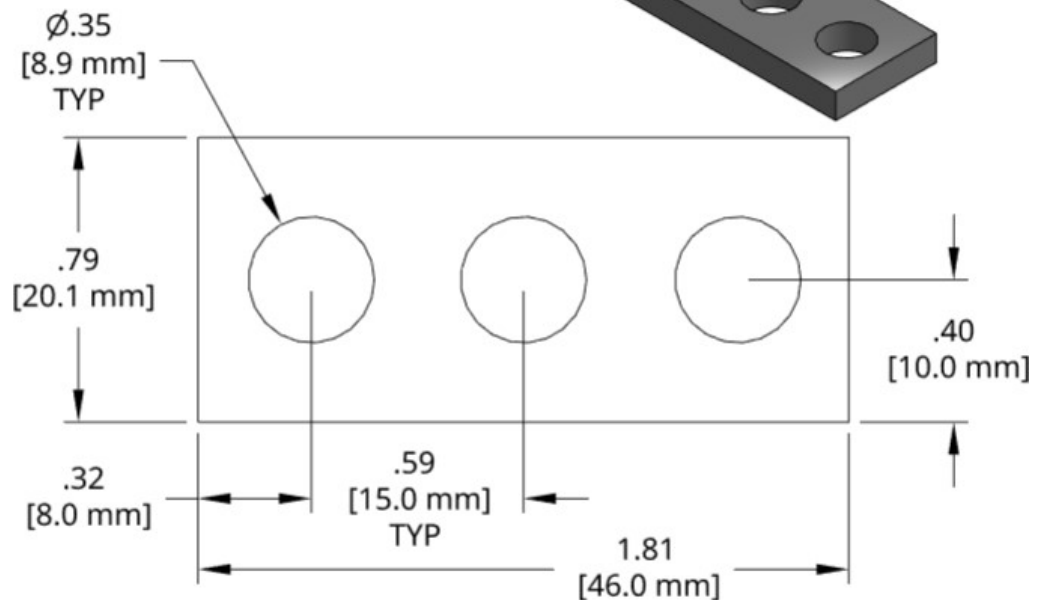

DSCP035 Series Spacer

Individual Spacer	Thickness
DSCP035-M300	3.00mm
DSCP035-M320	3.20mm
DSCP035-M340	3.40mm
DSCP035-M360	3.60mm
DSCP035-M380	3.80mm
DSCP035-M400	4.00mm
DSCP035-M420	4.20mm
DSCP035-M440	4.40mm
DSCP035-M460	4.60mm
DSCP035-M480	4.80mm
DSCP035-M500	5.00mm
DSCP035-M520	5.20mm
DSCP035-M540	5.40mm
DSCP035-M560	5.60mm
DSCP035-M580	5.80mm
DSCP035-M600	6.00mm
DSCP035-M620	6.20mm
DSCP035-M640	6.40mm
DSCP035-M660	6.60mm
DSCP035-M680	6.80mm
DSCP035-M700	7.00mm

1018 Steel, Black Oxide finish
Other thicknesses available by request.

DSCP036 Series Spacer

Individual Spacer	Thickness
DSCP036-M300	3.00mm
DSCP036-M320	3.20mm
DSCP036-M340	3.40mm
DSCP036-M360	3.60mm
DSCP036-M380	3.80mm
DSCP036-M400	4.00mm
DSCP036-M420	4.20mm
DSCP036-M440	4.40mm
DSCP036-M460	4.60mm
DSCP036-M480	4.80mm
DSCP036-M500	5.00mm
DSCP036-M520	5.20mm
DSCP036-M540	5.40mm
DSCP036-M560	5.60mm
DSCP036-M580	5.80mm
DSCP036-M600	6.00mm
DSCP036-M620	6.20mm
DSCP036-M640	6.40mm
DSCP036-M660	6.60mm
DSCP036-M680	6.80mm
DSCP036-M700	7.00mm