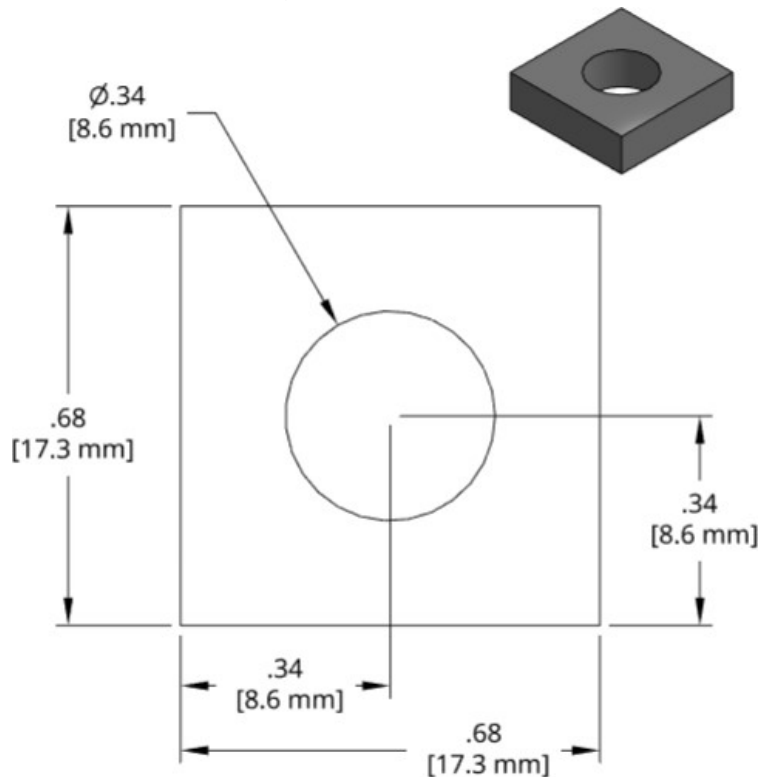

## DSCP025 Series Spacer

Individual Spacer	Thickness
DSCP025-M200	2.00mm
DSCP025-M225	2.25mm
DSCP025-M250	2.50mm
DSCP025-M275	2.75mm
DSCP025-M300	3.00mm
DSCP025-M325	3.25mm
DSCP025-M350	3.50mm
DSCP025-M375	3.75mm
DSCP025-M400	4.00mm
DSCP025-M425	4.25mm
DSCP025-M450	4.50mm
DSCP025-M475	4.75mm
DSCP025-M500	5.00mm
DSCP025-M525	5.25mm
DSCP025-M550	5.50mm
DSCP025-M575	5.75mm
DSCP025-M600	6.00mm

1018 Steel, Black Oxide finish except -M200  
Other thicknesses available by request.

## DSCP026 Series Spacer

Individual Spacer	Thickness
DSCP026-M025	0.25mm
DSCP026-M050	0.50mm
DSCP026-M100	1.00mm
DSCP026-M200	2.00mm
DSCP026-M300	3.00mm
DSCP026-M400	4.00mm
DSCP026-M500	5.00mm

1018 Steel, Black Oxide finish except -M200  
Other thicknesses available by request.