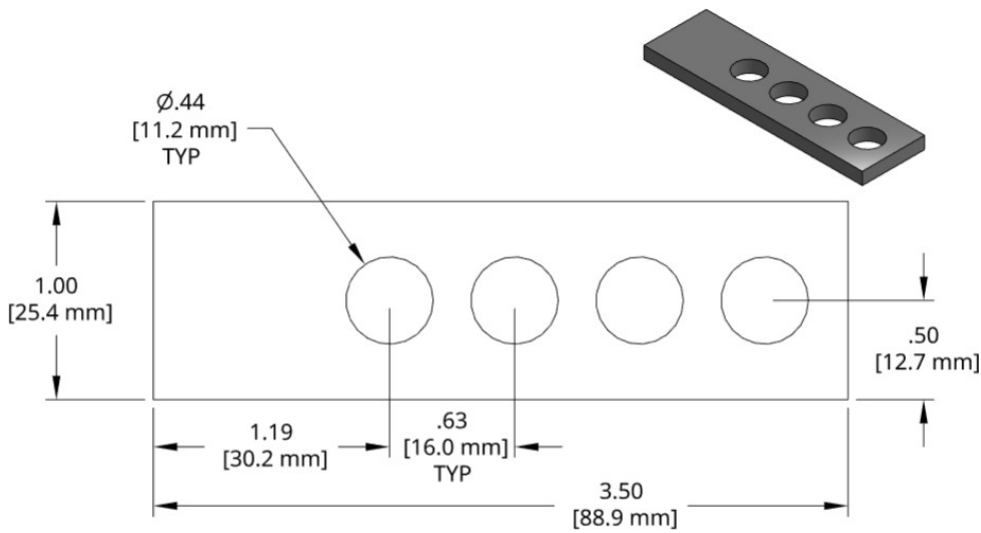

## DSCP025 Series Spacer

Individual Spacer	Thickness
DSCP025-M200	2.00mm
DSCP025-M225	2.25mm
DSCP025-M250	2.50mm
DSCP025-M275	2.75mm
DSCP025-M300	3.00mm
DSCP025-M325	3.25mm
DSCP025-M350	3.50mm
DSCP025-M375	3.75mm
DSCP025-M400	4.00mm
DSCP025-M425	4.25mm
DSCP025-M450	4.50mm
DSCP025-M475	4.75mm
DSCP025-M500	5.00mm
DSCP025-M525	5.25mm
DSCP025-M550	5.50mm
DSCP025-M575	5.75mm
DSCP025-M600	6.00mm

1018 Steel, Black Oxide finish except -M200  
Other thicknesses available by request.

## DSCP026 Series Spacer

Individual Spacer	Thickness
DSCP026-M025	0.25mm
DSCP026-M050	0.50mm
DSCP026-M100	1.00mm
DSCP026-M200	2.00mm
DSCP026-M300	3.00mm
DSCP026-M400	4.00mm
DSCP026-M500	5.00mm

1018 Steel, Black Oxide finish except -M200  
Other thicknesses available by request.