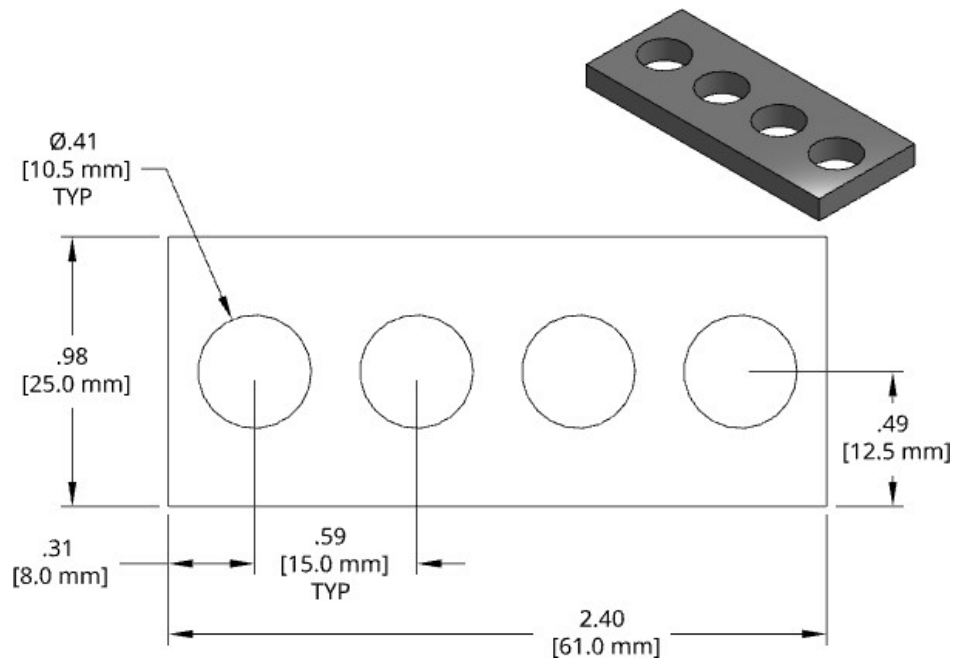

DSCP039 Series Spacer

Individual Spacer	Thickness
DSCP039-M400	4.00mm
DSCP039-M425	4.25mm
DSCP039-M450	4.50mm
DSCP039-M475	4.75mm
DSCP039-M500	5.00mm
DSCP039-M525	5.25mm
DSCP039-M550	5.50mm
DSCP039-M575	5.75mm
DSCP039-M600	6.00mm
DSCP039-M625	6.25mm
DSCP039-M650	6.50mm
DSCP039-M675	6.75mm
DSCP039-M700	7.00mm
DSCP039-M725	7.25mm
DSCP039-M750	7.50mm
DSCP039-M775	7.75mm
DSCP039-M800	8.00mm

1018 Steel, Black Oxide finish
Other thicknesses available by request.

DSCP040 Series Spacer

Individual Spacer	Thickness
DSCP040-M400	4.00mm
DSCP040-M425	4.25mm
DSCP040-M450	4.50mm
DSCP040-M475	4.75mm
DSCP040-M500	5.00mm
DSCP040-M525	5.25mm
DSCP040-M550	5.50mm
DSCP040-M575	5.75mm
DSCP040-M600	6.00mm
DSCP040-M625	6.25mm
DSCP040-M650	6.50mm
DSCP040-M675	6.75mm
DSCP040-M700	7.00mm
DSCP040-M725	7.25mm
DSCP040-M750	7.50mm
DSCP040-M775	7.75mm
DSCP040-M800	8.00mm