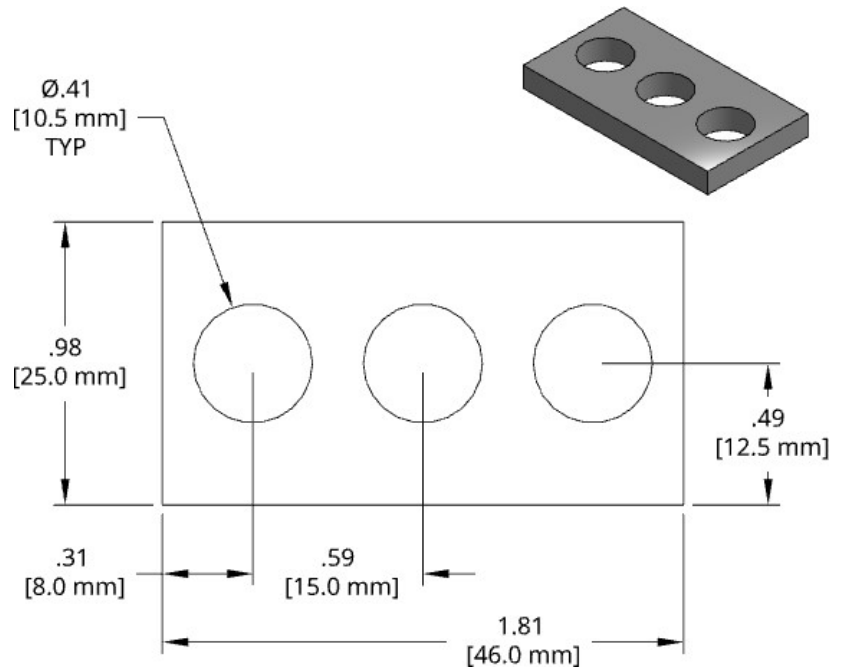

DSCP039 Series Spacer

Individual Spacer	Thickness
DSCP039-M400	4.00mm
DSCP039-M425	4.25mm
DSCP039-M450	4.50mm
DSCP039-M475	4.75mm
DSCP039-M500	5.00mm
DSCP039-M525	5.25mm
DSCP039-M550	5.50mm
DSCP039-M575	5.75mm
DSCP039-M600	6.00mm
DSCP039-M625	6.25mm
DSCP039-M650	6.50mm
DSCP039-M675	6.75mm
DSCP039-M700	7.00mm
DSCP039-M725	7.25mm
DSCP039-M750	7.50mm
DSCP039-M775	7.75mm
DSCP039-M800	8.00mm

1018 Steel, Black Oxide finish
Other thicknesses available by request.

DSCP040 Series Spacer

Individual Spacer	Thickness
DSCP040-M400	4.00mm
DSCP040-M425	4.25mm
DSCP040-M450	4.50mm
DSCP040-M475	4.75mm
DSCP040-M500	5.00mm
DSCP040-M525	5.25mm
DSCP040-M550	5.50mm
DSCP040-M575	5.75mm
DSCP040-M600	6.00mm
DSCP040-M625	6.25mm
DSCP040-M650	6.50mm
DSCP040-M675	6.75mm
DSCP040-M700	7.00mm
DSCP040-M725	7.25mm
DSCP040-M750	7.50mm
DSCP040-M775	7.75mm
DSCP040-M800	8.00mm