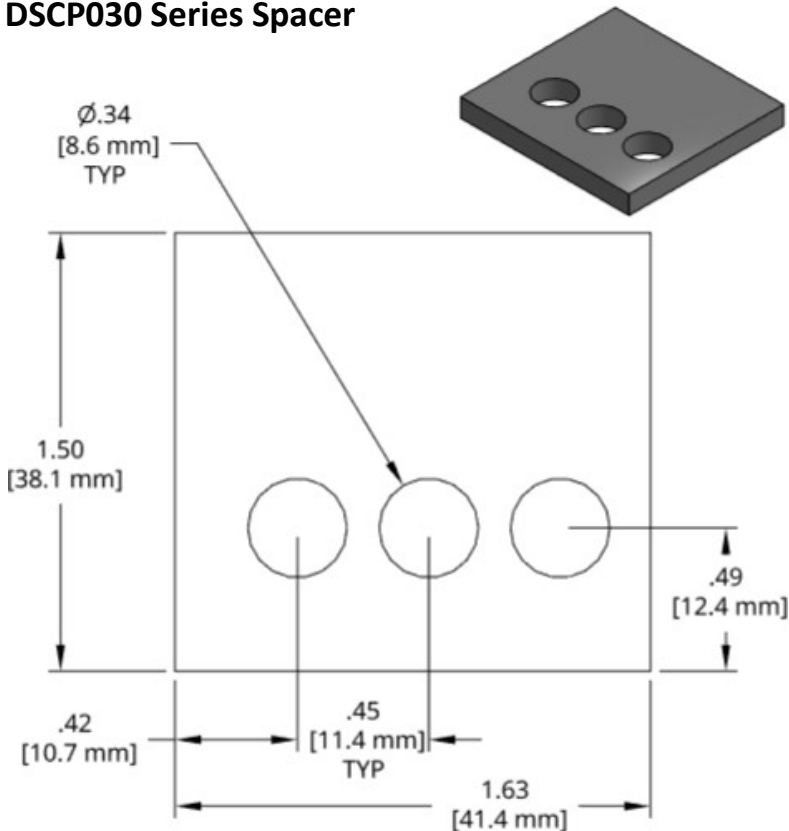

DSCP029 Series Spacer

Individual Spacer Thickness

DSCP029-M050	0.50mm
DSCP029-M100	1.00mm
DSCP029-M150	1.50mm
DSCP029-M200	2.00mm
DSCP029-M250	2.50mm
DSCP029-M300	3.00mm
DSCP029-M350	3.50mm
DSCP029-M400	4.00mm
DSCP029-M450	4.50mm
DSCP029-M500	5.00mm
DSCP029-M550	5.50mm
DSCP029-M600	6.00mm
DSCP029-M650	6.50mm
DSCP029-M700	7.00mm
DSCP029-M750	7.50mm
DSCP029-M800	8.00mm

1018 Steel, Black Oxide finish –M300 and up
Other thicknesses available by request.

DSCP030 Series Spacer

Individual Spacer Thickness

DSCP030-M050	0.50mm
DSCP030-M100	1.00mm
DSCP030-M150	1.50mm
DSCP030-M200	2.00mm
DSCP030-M250	2.50mm
DSCP030-M300	3.00mm
DSCP030-M350	3.50mm
DSCP030-M400	4.00mm
DSCP030-M450	4.50mm
DSCP030-M500	5.00mm
DSCP030-M550	5.50mm
DSCP030-M600	6.00mm
DSCP030-M650	6.50mm
DSCP030-M700	7.00mm
DSCP030-M750	7.50mm
DSCP030-M800	8.00mm

1018 Steel, Black Oxide finish –M300 and up
Other thicknesses available by request.