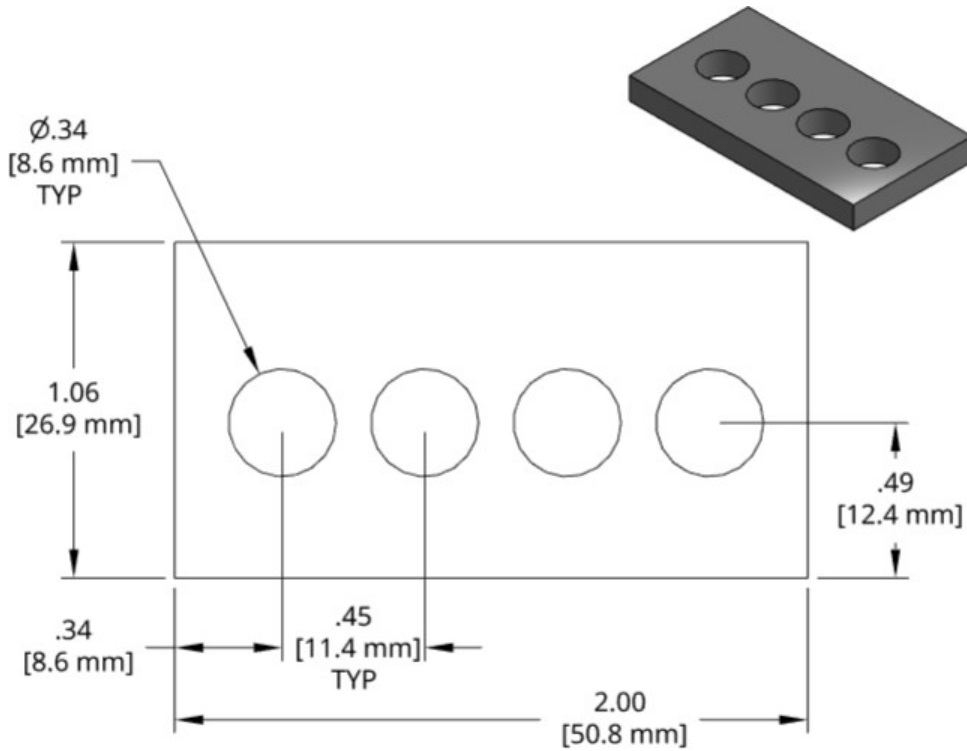

DSCP029 Series Spacer

Individual Spacer Thickness

DSCP029-M050	0.50mm
DSCP029-M100	1.00mm
DSCP029-M150	1.50mm
DSCP029-M200	2.00mm
DSCP029-M250	2.50mm
DSCP029-M300	3.00mm
DSCP029-M350	3.50mm
DSCP029-M400	4.00mm
DSCP029-M450	4.50mm
DSCP029-M500	5.00mm
DSCP029-M550	5.50mm
DSCP029-M600	6.00mm
DSCP029-M650	6.50mm
DSCP029-M700	7.00mm
DSCP029-M750	7.50mm
DSCP029-M800	8.00mm

1018 Steel, Black Oxide finish –M300 and up
Other thicknesses available by request.

DSCP030 Series Spacer

Individual Spacer Thickness

DSCP030-M050	0.50mm
DSCP030-M100	1.00mm
DSCP030-M150	1.50mm
DSCP030-M200	2.00mm
DSCP030-M250	2.50mm
DSCP030-M300	3.00mm
DSCP030-M350	3.50mm
DSCP030-M400	4.00mm
DSCP030-M450	4.50mm
DSCP030-M500	5.00mm
DSCP030-M550	5.50mm
DSCP030-M600	6.00mm
DSCP030-M650	6.50mm
DSCP030-M700	7.00mm
DSCP030-M750	7.50mm
DSCP030-M800	8.00mm

1018 Steel, Black Oxide finish –M300 and up
Other thicknesses available by request.