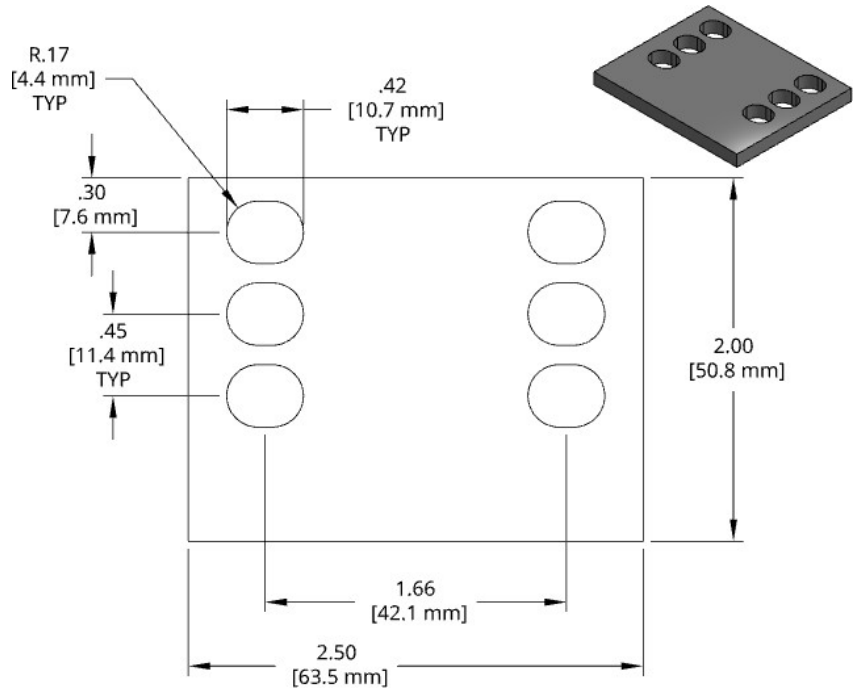

DSCP031 Series Spacer

<u>Individual Spacer</u>	<u>Thickness</u>
DSCP031-M050	0.50mm
DSCP031-M100	1.00mm
DSCP031-M150	1.50mm
DSCP031-M200	2.00mm
DSCP031-M250	2.50mm
DSCP031-M300	3.00mm
DSCP031-M350	3.50mm
DSCP031-M400	4.00mm
DSCP031-M450	4.50mm
DSCP031-M500	5.00mm
DSCP031-M550	5.50mm
DSCP031-M600	6.00mm
DSCP031-M650	6.50mm
DSCP031-M700	7.00mm
DSCP031-M750	7.50mm
DSCP031-M800	8.00mm

1018 Steel, Black Oxide finish –M300 and up
Other thicknesses available by request.

DSCP032 Series Spacer

<u>Individual Spacer</u>	<u>Thickness</u>
DSCP032-M050	0.50mm
DSCP032-M100	1.00mm
DSCP032-M150	1.50mm
DSCP032-M200	2.00mm
DSCP032-M450	4.50mm