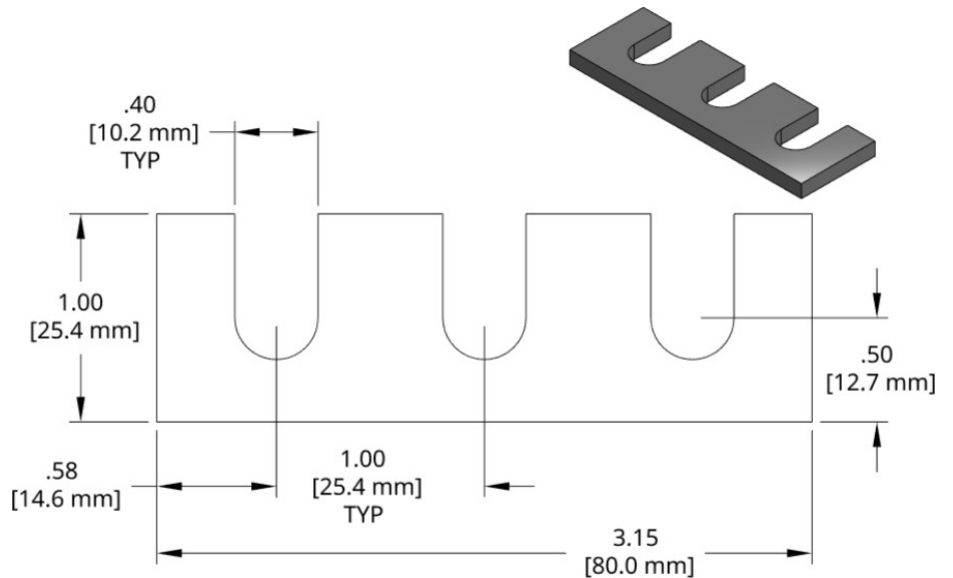

DSCP031 Series Spacer

<u>Individual Spacer</u>	<u>Thickness</u>
DSCP031-M050	0.50mm
DSCP031-M100	1.00mm
DSCP031-M150	1.50mm
DSCP031-M200	2.00mm
DSCP031-M250	2.50mm
DSCP031-M300	3.00mm
DSCP031-M350	3.50mm
DSCP031-M400	4.00mm
DSCP031-M450	4.50mm
DSCP031-M500	5.00mm
DSCP031-M550	5.50mm
DSCP031-M600	6.00mm
DSCP031-M650	6.50mm
DSCP031-M700	7.00mm
DSCP031-M750	7.50mm
DSCP031-M800	8.00mm

1018 Steel, Black Oxide finish –M300 and up
Other thicknesses available by request.

DSCP032 Series Spacer

<u>Individual Spacer</u>	<u>Thickness</u>
DSCP032-M050	0.50mm
DSCP032-M100	1.00mm
DSCP032-M150	1.50mm
DSCP032-M200	2.00mm
DSCP032-M450	4.50mm

1018 Steel, Black Oxide finish –M450 only
Other thicknesses available by request.