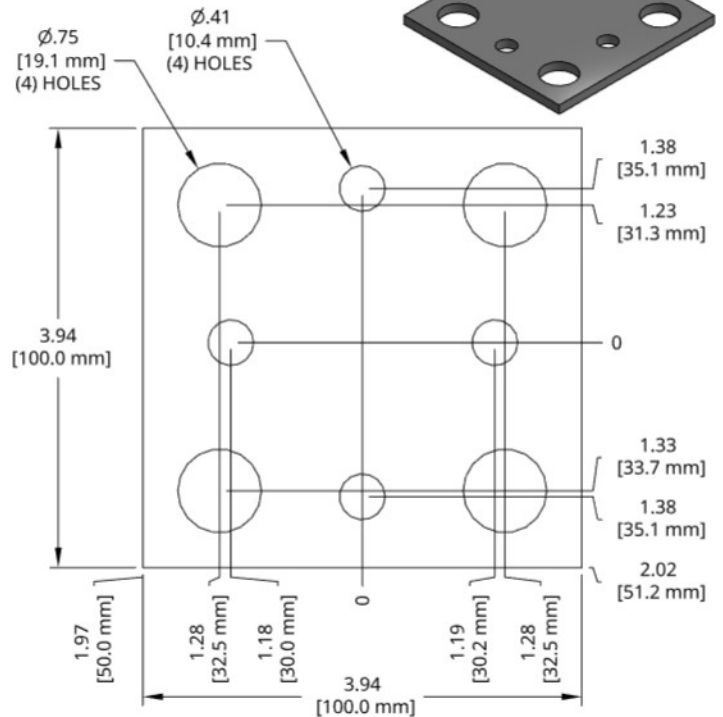

Individual Spacer	Thickness
DSCP035-M025	0.25mm
DSCP035-M050	0.50mm
DSCP035-M100	1.00mm
DSCP035-M200	2.00mm
DSCP035-M300	3.00mm
DSCP035-M320	3.20mm
DSCP035-M340	3.40mm
DSCP035-M360	3.60mm
DSCP035-M380	3.80mm
DSCP035-M400	4.00mm
DSCP035-M420	4.20mm
DSCP035-M440	4.40mm
DSCP035-M460	4.60mm
DSCP035-M480	4.80mm
DSCP035-M500	5.00mm
DSCP035-M520	5.20mm
DSCP035-M540	5.40mm
DSCP035-M560	5.60mm
DSCP035-M580	5.80mm
DSCP035-M600	6.00mm
DSCP035-M620	6.20mm
DSCP035-M640	6.40mm
DSCP035-M660	6.60mm
DSCP035-M680	6.80mm
DSCP035-M700	7.00mm

DSCP035 Series Spacer

1018 Steel, Black Oxide finish
Other thicknesses available by request.

Individual Spacer	Thickness
DSCP036-M025	0.25mm
DSCP036-M050	0.50mm
DSCP036-M100	1.00mm
DSCP036-M200	2.00mm
DSCP036-M300	3.00mm
DSCP036-M320	3.20mm
DSCP036-M340	3.40mm
DSCP036-M360	3.60mm
DSCP036-M380	3.80mm
DSCP036-M400	4.00mm
DSCP036-M420	4.20mm
DSCP036-M440	4.40mm
DSCP036-M460	4.60mm
DSCP036-M480	4.80mm
DSCP036-M500	5.00mm
DSCP036-M520	5.20mm
DSCP036-M540	5.40mm
DSCP036-M560	5.60mm
DSCP036-M580	5.80mm
DSCP036-M600	6.00mm
DSCP036-M620	6.20mm
DSCP036-M640	6.40mm
DSCP036-M660	6.60mm
DSCP036-M680	6.80mm
DSCP036-M700	7.00mm

DSCP036 Series Spacer

1018 Steel, Black Oxide finish
Other thicknesses available by request.