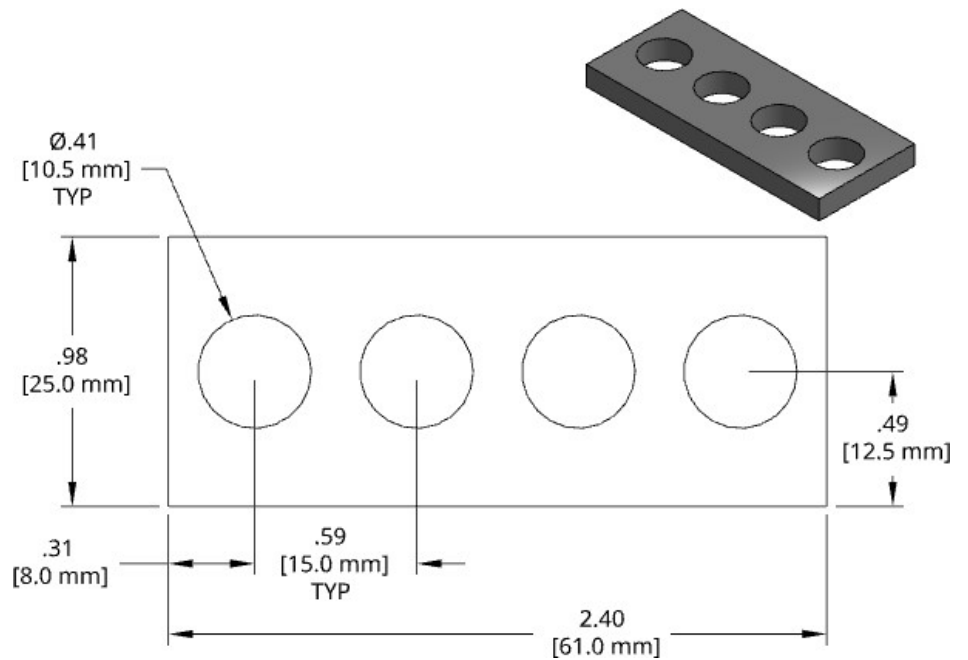

DSCP039 Series Spacer

Individual Spacer	Thickness
DSCP039-M400	4.00mm
DSCP039-M425	4.25mm
DSCP039-M450	4.50mm
DSCP039-M475	4.75mm
DSCP039-M500	5.00mm
DSCP039-M525	5.25mm
DSCP039-M550	5.50mm
DSCP039-M575	5.75mm
DSCP039-M600	6.00mm
DSCP039-M625	6.25mm
DSCP039-M650	6.50mm
DSCP039-M675	6.75mm
DSCP039-M700	7.00mm
DSCP039-M725	7.25mm
DSCP039-M750	7.50mm
DSCP039-M775	7.75mm
DSCP039-M800	8.00mm

1018 Steel, Black Oxide finish
Other thicknesses available by request.

DSCP040 Series Spacer

Individual Spacer	Thickness
DSCP040-M400	4.00mm
DSCP040-M425	4.25mm
DSCP040-M450	4.50mm
DSCP040-M475	4.75mm
DSCP040-M500	5.00mm
DSCP040-M525	5.25mm
DSCP040-M550	5.50mm
DSCP040-M575	5.75mm
DSCP040-M600	6.00mm
DSCP040-M625	6.25mm
DSCP040-M650	6.50mm
DSCP040-M675	6.75mm
DSCP040-M700	7.00mm
DSCP040-M725	7.25mm
DSCP040-M750	7.50mm
DSCP040-M775	7.75mm
DSCP040-M800	8.00mm