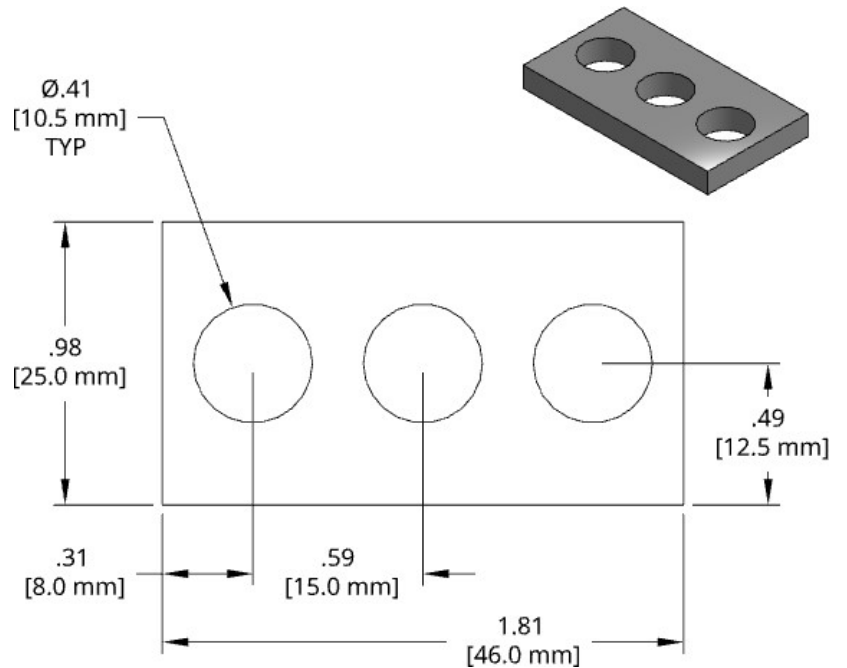

DSCP039 Series Spacer

Individual Spacer	Thickness
DSCP039-M400	4.00mm
DSCP039-M425	4.25mm
DSCP039-M450	4.50mm
DSCP039-M475	4.75mm
DSCP039-M500	5.00mm
DSCP039-M525	5.25mm
DSCP039-M550	5.50mm
DSCP039-M575	5.75mm
DSCP039-M600	6.00mm
DSCP039-M625	6.25mm
DSCP039-M650	6.50mm
DSCP039-M675	6.75mm
DSCP039-M700	7.00mm
DSCP039-M725	7.25mm
DSCP039-M750	7.50mm
DSCP039-M775	7.75mm
DSCP039-M800	8.00mm

1018 Steel, Black Oxide finish
Other thicknesses available by request.

DSCP040 Series Spacer

Individual Spacer	Thickness
DSCP040-M400	4.00mm
DSCP040-M425	4.25mm
DSCP040-M450	4.50mm
DSCP040-M475	4.75mm
DSCP040-M500	5.00mm
DSCP040-M525	5.25mm
DSCP040-M550	5.50mm
DSCP040-M575	5.75mm
DSCP040-M600	6.00mm
DSCP040-M625	6.25mm
DSCP040-M650	6.50mm
DSCP040-M675	6.75mm
DSCP040-M700	7.00mm
DSCP040-M725	7.25mm
DSCP040-M750	7.50mm
DSCP040-M775	7.75mm
DSCP040-M800	8.00mm