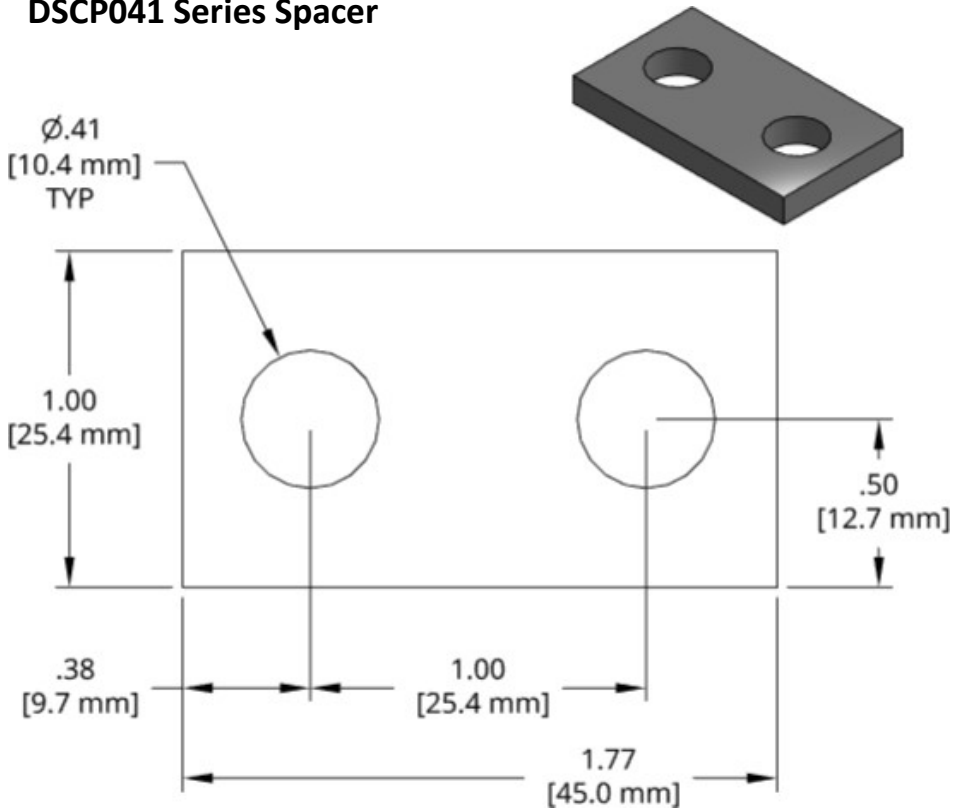

DSCP041 Series Spacer

1018 Steel, Black Oxide finish
Other thicknesses available by request.

<u>Individual Spacer</u>	<u>Thickness</u>
DSCP041-M400	4.00mm
DSCP041-M425	4.25mm
DSCP041-M450	4.50mm
DSCP041-M475	4.75mm
DSCP041-M500	5.00mm
DSCP041-M525	5.25mm
DSCP041-M550	5.50mm
DSCP041-M575	5.75mm
DSCP041-M600	6.00mm
DSCP041-M625	6.25mm
DSCP041-M650	6.50mm
DSCP041-M675	6.75mm
DSCP041-M700	7.00mm
DSCP041-M725	7.25mm
DSCP041-M750	7.50mm
DSCP041-M775	7.75mm
DSCP041-M800	8.00mm

DSCP042 Series Spacer

1018 Steel, Black Oxide finish
Other thicknesses available by request.

<u>Individual Spacer</u>	<u>Thickness</u>
DSCP042-M400	4.00mm
DSCP042-M425	4.25mm
DSCP042-M450	4.50mm
DSCP042-M475	4.75mm
DSCP042-M500	5.00mm
DSCP042-M525	5.25mm
DSCP042-M550	5.50mm
DSCP042-M575	5.75mm
DSCP042-M600	6.00mm
DSCP042-M625	6.25mm
DSCP042-M650	6.50mm
DSCP042-M675	6.75mm
DSCP042-M700	7.00mm
DSCP042-M725	7.25mm
DSCP042-M750	7.50mm
DSCP042-M775	7.75mm
DSCP042-M800	8.00mm