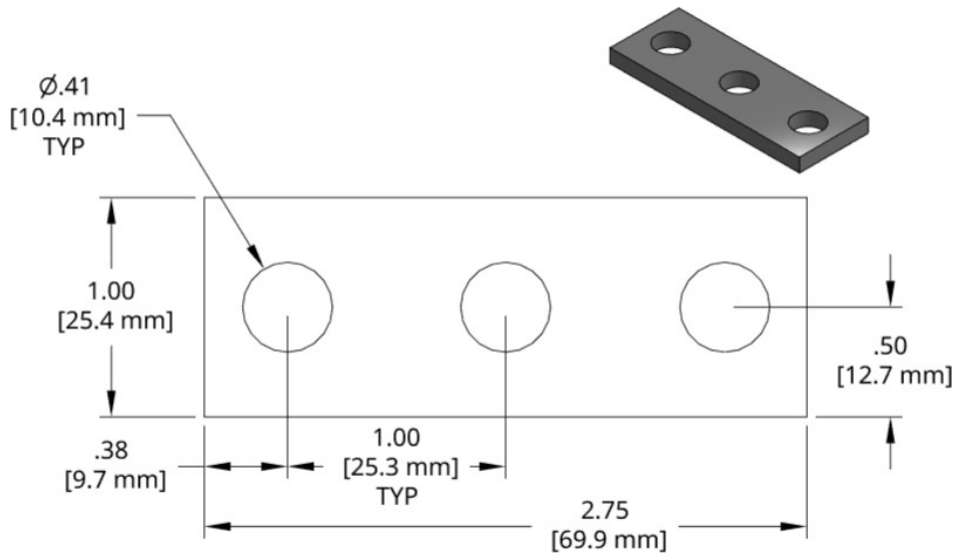

DSCP041 Series Spacer

1018 Steel, Black Oxide finish
Other thicknesses available by request.

<u>Individual Spacer</u>	<u>Thickness</u>
DSCP041-M400	4.00mm
DSCP041-M425	4.25mm
DSCP041-M450	4.50mm
DSCP041-M475	4.75mm
DSCP041-M500	5.00mm
DSCP041-M525	5.25mm
DSCP041-M550	5.50mm
DSCP041-M575	5.75mm
DSCP041-M600	6.00mm
DSCP041-M625	6.25mm
DSCP041-M650	6.50mm
DSCP041-M675	6.75mm
DSCP041-M700	7.00mm
DSCP041-M725	7.25mm
DSCP041-M750	7.50mm
DSCP041-M775	7.75mm
DSCP041-M800	8.00mm

DSCP042 Series Spacer

1018 Steel, Black Oxide finish
Other thicknesses available by request.

<u>Individual Spacer</u>	<u>Thickness</u>
DSCP042-M400	4.00mm
DSCP042-M425	4.25mm
DSCP042-M450	4.50mm
DSCP042-M475	4.75mm
DSCP042-M500	5.00mm
DSCP042-M525	5.25mm
DSCP042-M550	5.50mm
DSCP042-M575	5.75mm
DSCP042-M600	6.00mm
DSCP042-M625	6.25mm
DSCP042-M650	6.50mm
DSCP042-M675	6.75mm
DSCP042-M700	7.00mm
DSCP042-M725	7.25mm
DSCP042-M750	7.50mm
DSCP042-M775	7.75mm
DSCP042-M800	8.00mm