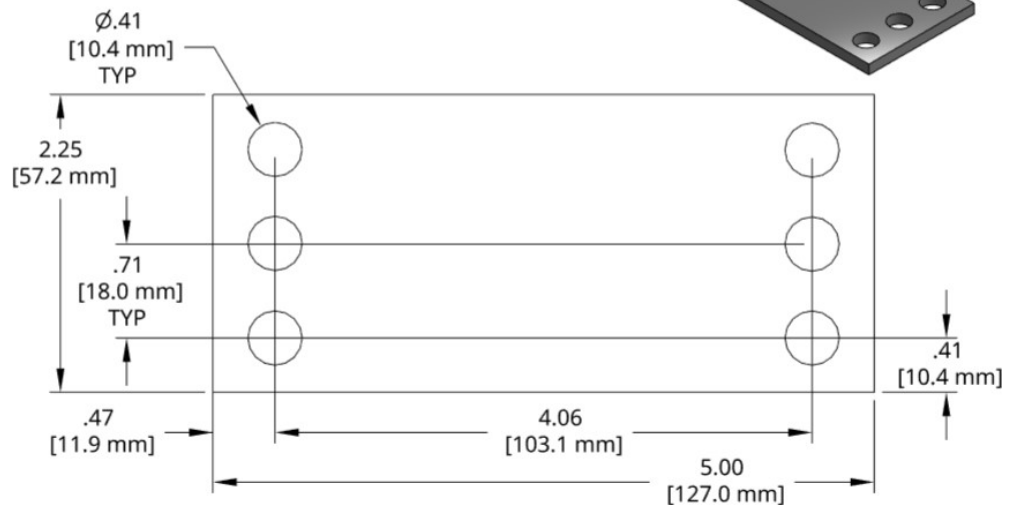

DSCP043 Series Spacer

Individual Spacer	Thickness
DSCP043-M400	4.00mm
DSCP043-M425	4.25mm
DSCP043-M450	4.50mm
DSCP043-M475	4.75mm
DSCP043-M500	5.00mm
DSCP043-M525	5.25mm
DSCP043-M550	5.50mm
DSCP043-M575	5.75mm
DSCP043-M600	6.00mm
DSCP043-M625	6.25mm
DSCP043-M650	6.50mm
DSCP043-M675	6.75mm
DSCP043-M700	7.00mm
DSCP043-M725	7.25mm
DSCP043-M750	7.50mm
DSCP043-M775	7.75mm
DSCP043-M800	8.00mm

1018 Steel, Black Oxide finish
Other thicknesses available by request.

DSCP044 Series Spacer

Individual Spacer	Thickness
DSCP044-M400	4.00mm
DSCP044-M425	4.25mm
DSCP044-M450	4.50mm
DSCP044-M475	4.75mm
DSCP044-M500	5.00mm
DSCP044-M525	5.25mm
DSCP044-M550	5.50mm
DSCP044-M575	5.75mm
DSCP044-M600	6.00mm
DSCP044-M625	6.25mm
DSCP044-M650	6.50mm
DSCP044-M675	6.75mm
DSCP044-M700	7.00mm
DSCP044-M725	7.25mm
DSCP044-M750	7.50mm
DSCP044-M775	7.75mm
DSCP044-M800	8.00mm