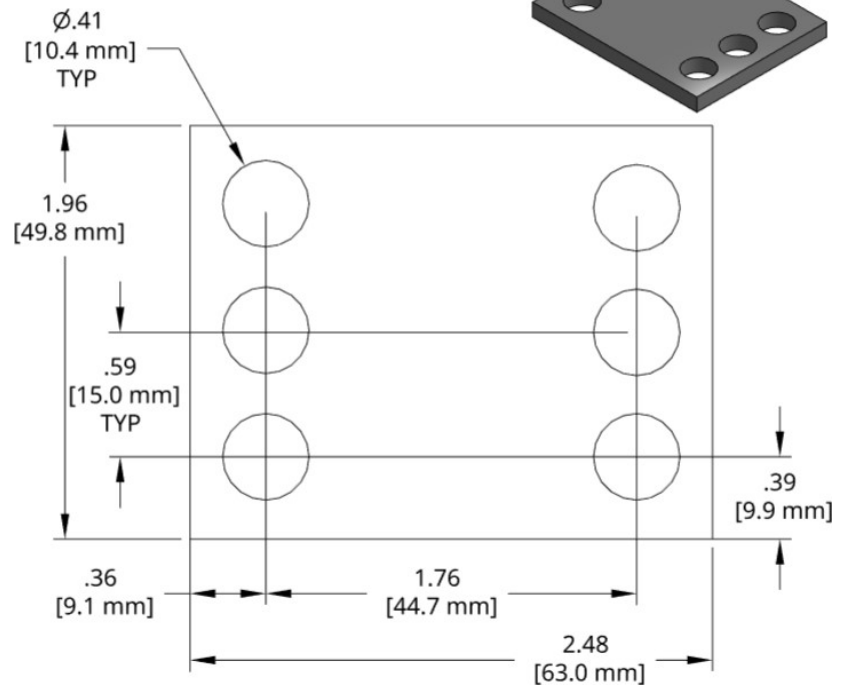

DSCP043 Series Spacer

Individual Spacer	Thickness
DSCP043-M400	4.00mm
DSCP043-M425	4.25mm
DSCP043-M450	4.50mm
DSCP043-M475	4.75mm
DSCP043-M500	5.00mm
DSCP043-M525	5.25mm
DSCP043-M550	5.50mm
DSCP043-M575	5.75mm
DSCP043-M600	6.00mm
DSCP043-M625	6.25mm
DSCP043-M650	6.50mm
DSCP043-M675	6.75mm
DSCP043-M700	7.00mm
DSCP043-M725	7.25mm
DSCP043-M750	7.50mm
DSCP043-M775	7.75mm
DSCP043-M800	8.00mm

1018 Steel, Black Oxide finish
Other thicknesses available by request.

DSCP044 Series Spacer

Individual Spacer	Thickness
DSCP044-M400	4.00mm
DSCP044-M425	4.25mm
DSCP044-M450	4.50mm
DSCP044-M475	4.75mm
DSCP044-M500	5.00mm
DSCP044-M525	5.25mm
DSCP044-M550	5.50mm
DSCP044-M575	5.75mm
DSCP044-M600	6.00mm
DSCP044-M625	6.25mm
DSCP044-M650	6.50mm
DSCP044-M675	6.75mm
DSCP044-M700	7.00mm
DSCP044-M725	7.25mm
DSCP044-M750	7.50mm
DSCP044-M775	7.75mm
DSCP044-M800	8.00mm