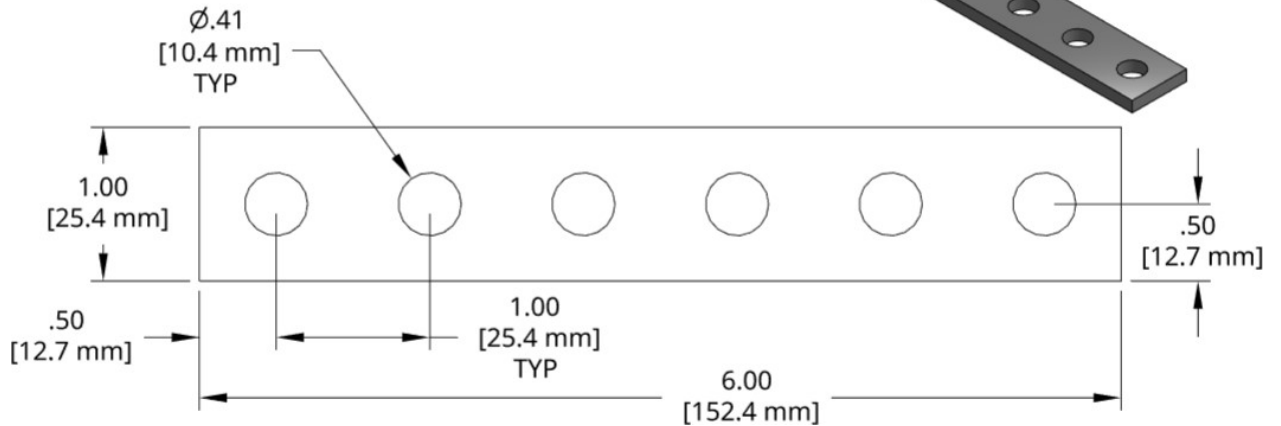

DSCP047 Series Spacer

<u>Individual Spacer</u>	<u>Thickness</u>	<u>Individual Spacer</u>	<u>Thickness</u>
DSCP047-M400	4.00mm	DSCP047-M625	6.25mm
DSCP047-M425	4.25mm	DSCP047-M650	6.50mm
DSCP047-M450	4.50mm	DSCP047-M675	6.75mm
DSCP047-M475	4.75mm	DSCP047-M700	7.00mm
DSCP047-M500	5.00mm	DSCP047-M725	7.25mm
DSCP047-M525	5.25mm </td <td>DSCP047-M750</td> <td>7.50mm</td>	DSCP047-M750	7.50mm
DSCP047-M550	5.50mm	DSCP047-M775	7.75mm
DSCP047-M575	5.75mm	DSCP047-M800	8.00mm
DSCP047-M600	6.00mm		

1018 Steel, Black Oxide finish
Other thicknesses available by request.

DSCP048 Series Spacer

<u>Individual Spacer</u>	<u>Thickness</u>	<u>Individual Spacer</u>	<u>Thickness</u>
DSCP048-M400	4.00mm	DSCP048-M625	6.25mm
DSCP048-M425	4.25mm	DSCP048-M650	6.50mm
DSCP048-M450	4.50mm	DSCP048-M675	6.75mm
DSCP048-M475	4.75mm	DSCP048-M700	7.00mm
DSCP048-M500	5.00mm	DSCP048-M725	7.25mm
DSCP048-M525	5.25mm	DSCP048-M750	7.50mm
DSCP048-M550	5.50mm	DSCP048-M775	7.75mm
DSCP048-M575	5.75mm	DSCP048-M800	8.00mm
DSCP048-M600	6.00mm		