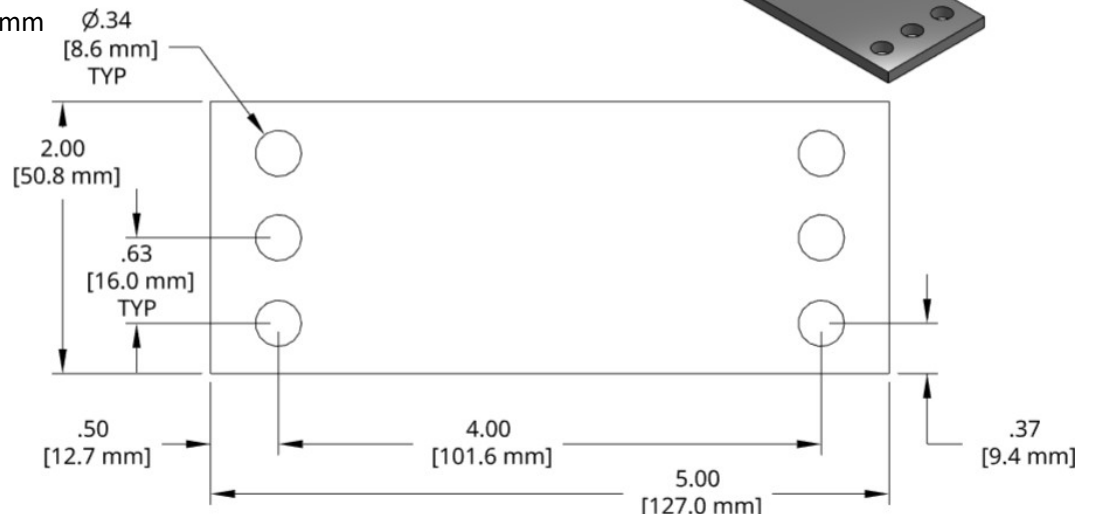

DSCP047 Series Spacer

<u>Individual Spacer</u>	<u>Thickness</u>	<u>Individual Spacer</u>	<u>Thickness</u>
DSCP047-M400	4.00mm	DSCP047-M625	6.25mm
DSCP047-M425	4.25mm	DSCP047-M650	6.50mm
DSCP047-M450	4.50mm	DSCP047-M675	6.75mm
DSCP047-M475	4.75mm	DSCP047-M700	7.00mm
DSCP047-M500	5.00mm	DSCP047-M725	7.25mm
DSCP047-M525	5.25mm </td <td>DSCP047-M750</td> <td>7.50mm</td>	DSCP047-M750	7.50mm
DSCP047-M550	5.50mm	DSCP047-M775	7.75mm
DSCP047-M575	5.75mm	DSCP047-M800	8.00mm
DSCP047-M600	6.00mm		

1018 Steel, Black Oxide finish
Other thicknesses available by request.

DSCP048 Series Spacer

<u>Individual Spacer</u>	<u>Thickness</u>	<u>Individual Spacer</u>	<u>Thickness</u>
DSCP048-M400	4.00mm	DSCP048-M625	6.25mm
DSCP048-M425	4.25mm	DSCP048-M650	6.50mm
DSCP048-M450	4.50mm	DSCP048-M675	6.75mm
DSCP048-M475	4.75mm	DSCP048-M700	7.00mm
DSCP048-M500	5.00mm	DSCP048-M725	7.25mm
DSCP048-M525	5.25mm	DSCP048-M750	7.50mm
DSCP048-M550	5.50mm	DSCP048-M775	7.75mm
DSCP048-M575	5.75mm	DSCP048-M800	8.00mm
DSCP048-M600	6.00mm		