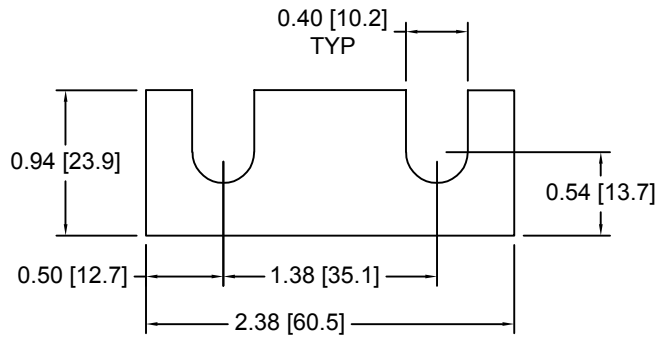

| DSC Part No. | Description | Thickness | Other part numbers |
|--------------|-----------------------|-----------|--------------------|
| DSCH025-M025 | Metric thickness shim | .25mm | FSD 40801-54 |
| DSCH025-M050 | Metric thickness shim | .50mm | FSD 40801-53 |
| DSCH025-M100 | Metric thickness shim | 1.00mm | FSD 40801-52 |
| DSCH025-M200 | Metric thickness shim | 2.00mm | FSD 40801-51 |

DSCH025 Series - Shim Sets

| DSC Part No. | Description | Thickness | Set includes |
|--------------|-----------------------------|-----------|--|
| DSCH025-M454 | Four piece metric shim set | 4.50mm | (1) 2.00mm, (2) 1.00mm, (1) .50mm |
| DSCH025-M505 | Five piece metric shim set | 5.00mm | (1) 2.00mm, (2) 1.00mm, (2) .50mm |
| DSCH025-M506 | Six piece metric shim set | 5.00mm | (1) 2.00mm, (2) 1.00mm, (1) .50mm, (2) .25mm |
| DSCH025-M507 | Seven piece metric shim set | 5.00mm | (1) 2.00mm, (1) 1.00mm, (3) .50mm, (2) .25mm |
| DSCH025-M605 | Five piece metric shim set | 6.00mm | (2) 2.00mm, (1) 1.00mm, (2) .50mm |

DSCH028 Series - Shim Sets

| DSC Part No. | Description | Thickness | Set includes |
|--------------|-----------------------------|-----------|--|
| DSCH028-M454 | Four piece metric shim set | 4.50mm | (1) 2.00mm, (2) 1.00mm, (1) .50mm |
| DSCH028-M505 | Five piece metric shim set | 5.00mm | (1) 2.00mm, (2) 1.00mm, (2) .50mm |
| DSCH028-M506 | Six piece metric shim set | 5.00mm | (1) 2.00mm, (2) 1.00mm, (1) .50mm, (2) .25mm |
| DSCH028-M507 | Seven piece metric shim set | 5.00mm | (1) 2.00mm, (1) 1.00mm, (3) .50mm, (2) .25mm |
| DSCH028-M605 | Five piece metric shim set | 6.00mm | (2) 2.00mm, (1) 1.00mm, (2) .50mm |