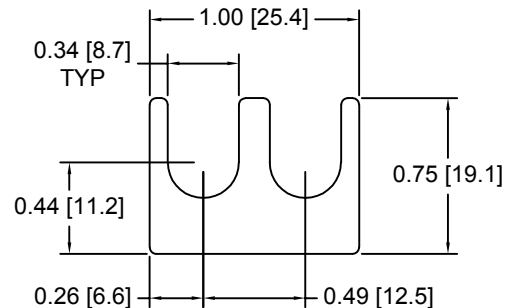

Sets are bulk shipped

Order SHIMS by individual piece or set

Drawings are not to scale

Metric shims over 0.25mm thick are black oxidized

Slots and holes are centered unless otherwise noted

DSCH025 Series - Individual Shims

DSC Part No.	Description	Thickness	Other part numbers
DSCH025-M025	Metric thickness shim	.25mm	FSD 40801-54
DSCH025-M050	Metric thickness shim	.50mm	FSD 40801-53
DSCH025-M100	Metric thickness shim	1.00mm	FSD 40801-52
DSCH025-M200	Metric thickness shim	2.00mm	FSD 40801-51

DSCH025 Series - Shim Sets

DSC Part No.	Description	Thickness	Set includes
DSCH025-M454	Four piece metric shim set	4.50mm	(1) 2.00mm, (2) 1.00mm, (1) .50mm
DSCH025-M505	Five piece metric shim set	5.00mm	(1) 2.00mm, (2) 1.00mm, (2) .50mm
DSCH025-M506	Six piece metric shim set	5.00mm	(1) 2.00mm, (2) 1.00mm, (1) .50mm, (2) .25mm
DSCH025-M507	Seven piece metric shim set	5.00mm	(1) 2.00mm, (1) 1.00mm, (3) .50mm, (2) .25mm
DSCH025-M605	Five piece metric shim set	6.00mm	(2) 2.00mm, (1) 1.00mm, (2) .50mm

DSCH026 Series - Individual Shims

DSC Part No.	Description	Thickness	Other part numbers
DSCH026-M025	Metric thickness shim	.25mm	FSD 40827-50
DSCH026-M050	Metric thickness shim	.50mm	FSD 40827-51
DSCH026-M100	Metric thickness shim	1.00mm	FSD 40827-52
DSCH026-M200	Metric thickness shim	2.00mm	FSD 40827-53

DSCH026 Series - Shim Sets