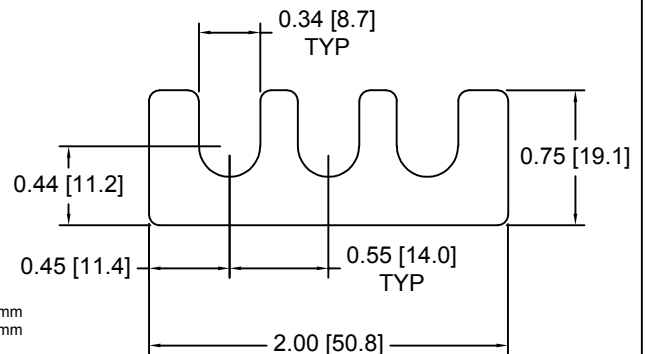

DSCH028 Series - Individual Shims

DSC Part No.	Description	Thickness	Other part numbers
DSCH028-M025	Metric thickness shim	.25mm	FSD 40829-50
DSCH028-M050	Metric thickness shim	.50mm	FSD 40829-51
DSCH028-M100	Metric thickness shim	1.00mm	FSD 40829-52
DSCH028-M200	Metric thickness shim	2.00mm	FSD 40829-53