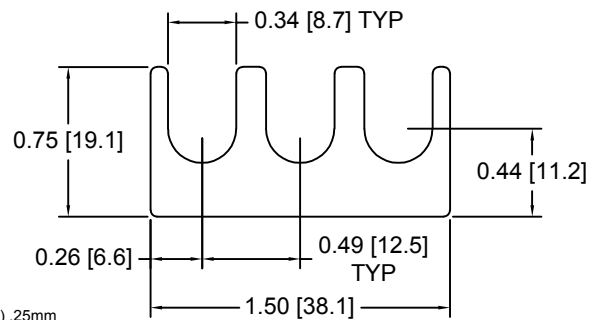

DSCH026 Series - Individual Shims

DSC Part No.	Description	Thickness	Other part numbers
DSCH026-M025	Metric thickness shim	.25mm	FSD 40827-50
DSCH026-M050	Metric thickness shim	.50mm	FSD 40827-51
DSCH026-M100	Metric thickness shim	1.00mm	FSD 40827-52
DSCH026-M200	Metric thickness shim	2.00mm	FSD 40827-53

DSCH026 Series - Shim Sets

DSC Part No.	Description	Thickness	Set includes
DSCH026-M454	Four piece metric shim set	4.50mm	(1) 2.00mm, (2) 1.00mm, (1) .50mm
DSCH026-M505	Five piece metric shim set	5.00mm	(1) 2.00mm, (2) 1.00mm, (2) .50mm
DSCH026-M506	Six piece metric shim set	5.00mm	(1) 2.00mm, (2) 1.00mm, (1) .50mm, (2) .25mm
DSCH026-M507	Seven piece metric shim set	5.00mm	(1) 2.00mm, (1) 1.00mm, (3) .50mm, (2) .25mm
DSCH026-M605	Five piece metric shim set	6.00mm	(2) 2.00mm, (1) 1.00mm, (2) .50mm

DSCH027 Series - Individual Shims

DSC Part No.	Description	Thickness	Other part numbers
DSCH027-M025	Metric thickness shim	.25mm	FSD 40828-50
DSCH027-M050	Metric thickness shim	.50mm	FSD 40828-51
DSCH027-M100	Metric thickness shim	1.00mm	FSD 40828-52
DSCH027-M200	Metric thickness shim	2.00mm	FSD 40828-53