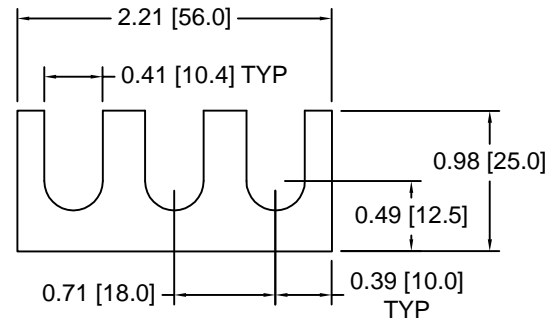

DSCH043 Series - Shim Sets

DSC Part No.	Description	Thickness	Set includes
DSCH043-M454	Four piece metric shim set.....	4.50mm.....	(1) 2.00mm, (2) 1.00mm, (1) .50mm
DSCH043-M505	Five piece metric shim set.....	5.00mm.....	(1) 2.00mm, (2) 1.00mm, (2) .50mm
DSCH043-M506	Six piece metric shim set.....	5.00mm.....	(1) 2.00mm, (2) 1.00mm, (1) .50mm, (2) .25mm
DSCH043-M507	Seven piece metric shim set.....	5.00mm.....	(1) 2.00mm, (1) 1.00mm, (3) .50mm, (2) .25mm
DSCH043-M605	Five piece metric shim set.....	6.00mm.....	(2) 2.00mm, (1) 1.00mm, (2) .50mm