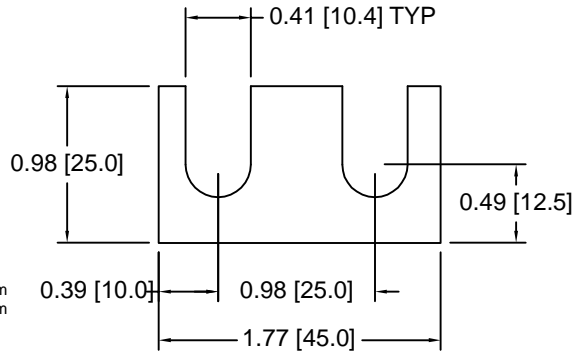

**DSCH041 Series - Individual Shims**

DSC Part No.	Description	Thickness	Other part numbers
DSCH041-M025	Metric thickness shim.....	.25mm.....	56ZF28683-0
DSCH041-M050	Metric thickness shim.....	.50mm.....	56ZF28683-1
DSCH041-M100	Metric thickness shim.....	1.00mm.....	56ZF28683-2
DSCH041-M200	Metric thickness shim.....	2.00mm.....	56ZF28683-3

**DSCH041 Series - Shim Sets**

DSC Part No.	Description	Thickness	Set includes
DSCH041-M454	Four piece metric shim set.....	4.50mm.....	(1) 2.00mm, (2) 1.00mm, (1) .50mm
DSCH041-M505	Five piece metric shim set.....	5.00mm.....	(1) 2.00mm, (2) 1.00mm, (2) .50mm
DSCH041-M506	Six piece metric shim set.....	5.00mm.....	(1) 2.00mm, (2) 1.00mm, (1) .50mm, (2) .25mm
DSCH041-M507	Seven piece metric shim set.....	5.00mm.....	(1) 2.00mm, (1) 1.00mm, (3) .50mm, (2) .25mm
DSCH041-M605	Five piece metric shim set.....	6.00mm.....	(2) 2.00mm, (1) 1.00mm, (2) .50mm

**DSCH044 Series - Shim Sets**

DSC Part No.	Description	Thickness	Set includes
DSCH044-M454	Four piece metric shim set.....	4.50mm.....	(1) 2.00mm, (2) 1.00mm, (1) .50mm
DSCH044-M505	Five piece metric shim set.....	5.00mm.....	(1) 2.00mm, (2) 1.00mm, (2) .50mm
DSCH044-M506	Six piece metric shim set.....	5.00mm.....	(1) 2.00mm, (2) 1.00mm, (1) .50mm, (2) .25mm
DSCH044-M507	Seven piece metric shim set.....	5.00mm.....	(1) 2.00mm, (1) 1.00mm, (3) .50mm, (2) .25mm
DSCH044-M605	Five piece metric shim set.....	6.00mm.....	(2) 2.00mm, (1) 1.00mm, (2) .50mm