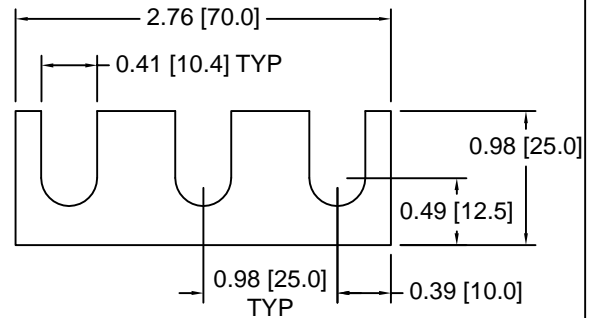

DSCH042 Series - Shim Sets

DSC Part No.	Description	Thickness	Set includes
DSCH042-M454	Four piece metric shim set.....	4.50mm.....	(1) 2.00mm, (2) 1.00mm, (1) .50mm
DSCH042-M505	Five piece metric shim set.....	5.00mm.....	(1) 2.00mm, (2) 1.00mm, (2) .50mm
DSCH042-M506	Six piece metric shim set.....	5.00mm.....	(1) 2.00mm, (2) 1.00mm, (1) .50mm, (2) .25mm
DSCH042-M507	Seven piece metric shim set.....	5.00mm.....	(1) 2.00mm, (1) 1.00mm, (3) .50mm, (2) .25mm
DSCH042-M605	Five piece metric shim set.....	6.00mm.....	(2) 2.00mm, (1) 1.00mm, (2) .50mm