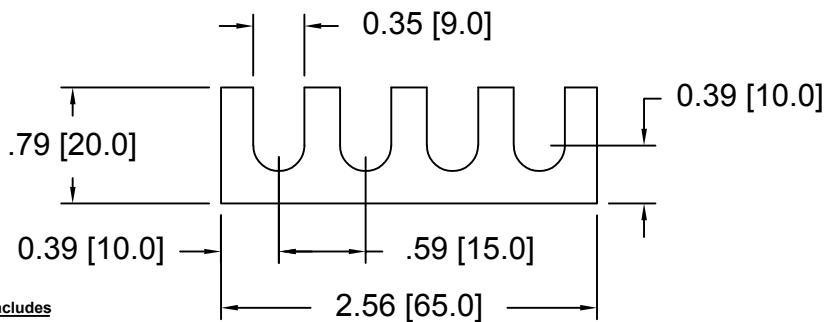

Shims

Drawings are not to scale

*Sets are bulk shipped Slots and holes are centered unless otherwise noted
Most spacers are etched on the side with thickness*

DSCH111 Series Shims

DSC Part No.	Thickness	Other part numbers
DSCH111-E005	.005 inch	FSD 14195-55
DSCH111-E010	.010 inch	FSD 14195-54
DSCH111-E015	.015 inch	FSD 14195-53
DSCH111-E030	.030 inch	FSD 14195-52
DSCH111-E060	.060 inch	FSD 14195-51
DSCH111-E125	.125 inch	FSD 14195-50

DSCH111 Series - Shim Sets

DSC Part No.	Description	Thickness	Set includes
DSCH111-E155	Five piece inch shim set	.150 inch	(1) .060 inch, (2) .030 inch, (2) .015 inch

DSCH112 Series Shims

DSC Part No.	Thickness	Other part numbers
DSCH112-E005	.005 inch	FSD 5590-55
DSCH112-E010	.010 inch	FSD 5590-54
DSCH112-E015	.015 inch	FSD 5590-53
DSCH112-E030	.030 inch	FSD 5590-52
DSCH112-E060	.060 inch	FSD 5590-51
DSCH112-E125	.125 inch	FSD 5590-50

DSCH112 Series - Shim Sets

DSC Part No.	Description	Thickness	Set includes
DSCH112-E155	Five piece inch shim set	.150 inch	(1) .060 inch, (2) .030 inch, (2) .015 inch

DSCH113 Series Shims

DSC Part No.	Thickness	Other part numbers
DSCH113-M010	0.10mm	11-38D 336 065/6
DSCH113-M020	0.20mm	11-38D 336 065/5
DSCH113-M050	0.50mm	11-38D 336 065/4
DSCH113-M100	1.00mm	11-38D 336 065/3
DSCH113-M200	2.00mm	11-38D 336 065/2
DSCH113-M500	5.00mm	11-38D 336 065/1

DSCH113 Series - Shim Sets

DSC Part No.	Description	Thickness	Set includes
DSCH113-M505	Five piece metric shim set	5.00mm	(1) 2.00mm, (2) 1.00mm, (2) .50mm

DSCH114 Series Shims

DSC Part No.	Thickness	Other part numbers
DSCH114-M010	0.10mm	11-38D 336 066/6
DSCH114-M020	0.20mm	11-38D 336 066/5
DSCH114-M050	0.50mm	11-38D 336 066/4
DSCH114-M100	1.00mm	11-38D 336 066/3
DSCH114-M200	2.00mm	11-38D 336 066/2
DSCH114-M500	5.00mm	11-38D 336 066/1