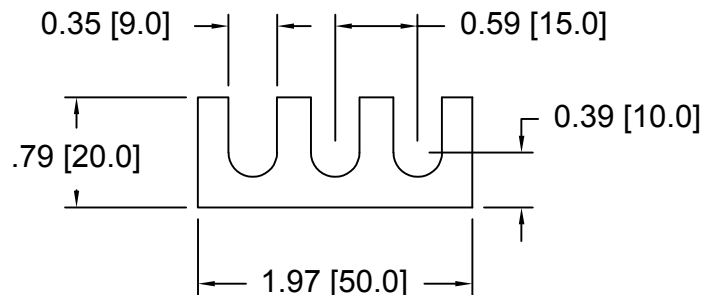

DSCH111 Series - Shim Sets

DSC Part No.	Description	Thickness	Set includes
DSCH111-E155	Five piece inch shim set	.150 inch	(1) .060 inch, (2) .030 inch, (2) .015 inch

DSCH112 Series Shims

DSC Part No.	Thickness	Other part numbers
DSCH112-E005	.005 inch	FSD 5590-55
DSCH112-E010	.010 inch	FSD 5590-54
DSCH112-E015	.015 inch	FSD 5590-53
DSCH112-E030	.030 inch	FSD 5590-52
DSCH112-E060	.060 inch	FSD 5590-51
DSCH112-E125	.125 inch	FSD 5590-50

DSCH112 Series - Shim Sets

DSC Part No.	Description	Thickness	Set includes
DSCH112-E155	Five piece inch shim set	.150 inch	(1) .060 inch, (2) .030 inch, (2) .015 inch

DSCH113 Series Shims

DSC Part No.	Thickness	Other part numbers
DSCH113-M010	0.10mm	11-38D 336 065/6
DSCH113-M020	0.20mm	11-38D 336 065/5
DSCH113-M050	0.50mm	11-38D 336 065/4
DSCH113-M100	1.00mm	11-38D 336 065/3
DSCH113-M200	2.00mm	11-38D 336 065/2
DSCH113-M500	5.00mm	11-38D 336 065/1

DSCH113 Series - Shim Sets

DSC Part No.	Description	Thickness	Set includes
DSCH113-M505	Five piece metric shim set	5.00mm	(1) 2.00mm, (2) 1.00mm, (2) .50mm

DSCH114 Series Shims

DSC Part No.	Thickness	Other part numbers
DSCH114-M010	0.10mm	11-38D 336 066/6
DSCH114-M020	0.20mm	11-38D 336 066/5
DSCH114-M050	0.50mm	11-38D 336 066/4
DSCH114-M100	1.00mm	11-38D 336 066/3
DSCH114-M200	2.00mm	11-38D 336 066/2
DSCH114-M500	5.00mm	11-38D 336 066/1