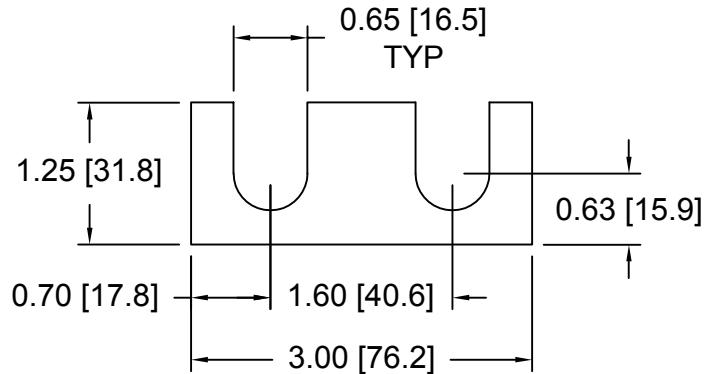

Shims

Drawings are not to scale

*Sets are bulk shipped Slots and holes are centered unless otherwise noted
Most spacers are etched on the side with thickness*

DSCH111 Series Shims

DSC Part No.	Thickness	Other part numbers
DSCH111-E005	.005 inch	FSD 14195-55
DSCH111-E010	.010 inch	FSD 14195-54
DSCH111-E015	.015 inch	FSD 14195-53
DSCH111-E030	.030 inch	FSD 14195-52
DSCH111-E060	.060 inch	FSD 14195-51
DSCH111-E125	.125 inch	FSD 14195-50

DSCH111 Series - Shim Sets

DSC Part No.	Description	Thickness	Set includes
DSCH111-E155	Five piece inch shim set	.150 inch	(1) .060 inch, (2) .030 inch, (2) .015 inch

DSCH112 Series Shims

DSC Part No.	Thickness	Other part numbers
DSCH112-E005	.005 inch	FSD 5590-55
DSCH112-E010	.010 inch	FSD 5590-54
DSCH112-E015	.015 inch	FSD 5590-53
DSCH112-E030	.030 inch	FSD 5590-52
DSCH112-E060	.060 inch	FSD 5590-51
DSCH112-E125	.125 inch	FSD 5590-50

DSCH112 Series - Shim Sets

DSC Part No.	Description	Thickness	Set includes
DSCH112-E155	Five piece inch shim set	.150 inch	(1) .060 inch, (2) .030 inch, (2) .015 inch

DSCH113 Series Shims

DSC Part No.	Thickness	Other part numbers
DSCH113-M010	0.10mm	11-38D 336 065/6
DSCH113-M020	0.20mm	11-38D 336 065/5
DSCH113-M050	0.50mm	11-38D 336 065/4
DSCH113-M100	1.00mm	11-38D 336 065/3
DSCH113-M200	2.00mm	11-38D 336 065/2
DSCH113-M500	5.00mm	11-38D 336 065/1

DSCH113 Series - Shim Sets

DSC Part No.	Description	Thickness	Set includes
DSCH113-M505	Five piece metric shim set	5.00mm	(1) 2.00mm, (2) 1.00mm, (2) .50mm

DSCH114 Series Shims

DSC Part No.	Thickness	Other part numbers
DSCH114-M010	0.10mm	11-38D 336 066/6
DSCH114-M020	0.20mm	11-38D 336 066/5
DSCH114-M050	0.50mm	11-38D 336 066/4
DSCH114-M100	1.00mm	11-38D 336 066/3
DSCH114-M200	2.00mm	11-38D 336 066/2
DSCH114-M500	5.00mm	11-38D 336 066/1