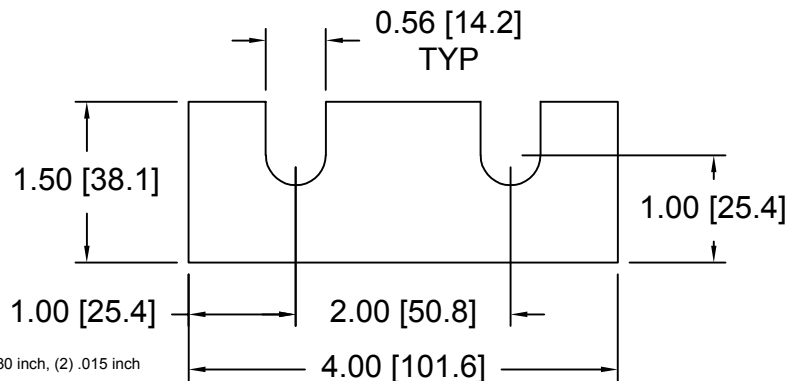

Shims

Drawings are not to scale

*Sets are bulk shipped Slots and holes are centered unless otherwise noted
Most spacers are etched on the side with thickness*

DSCH111 Series Shims

DSC Part No.	Thickness	Other part numbers
DSCH111-E005	.005 inch	FSD 14195-55
DSCH111-E010	.010 inch	FSD 14195-54
DSCH111-E015	.015 inch	FSD 14195-53
DSCH111-E030	.030 inch	FSD 14195-52
DSCH111-E060	.060 inch	FSD 14195-51
DSCH111-E125	.125 inch	FSD 14195-50

DSCH111 Series - Shim Sets

DSC Part No.	Description	Thickness	Set includes
DSCH111-E155	Five piece inch shim set	.150 inch	(1) .060 inch, (2) .030 inch, (2) .015 inch

DSCH112 Series Shims

DSC Part No.	Thickness	Other part numbers
DSCH112-E005	.005 inch	FSD 5590-55
DSCH112-E010	.010 inch	FSD 5590-54
DSCH112-E015	.015 inch	FSD 5590-53
DSCH112-E030	.030 inch	FSD 5590-52
DSCH112-E060	.060 inch	FSD 5590-51
DSCH112-E125	.125 inch	FSD 5590-50

DSCH112 Series - Shim Sets

DSC Part No.	Description	Thickness	Set includes
DSCH112-E155	Five piece inch shim set	.150 inch	(1) .060 inch, (2) .030 inch, (2) .015 inch

DSCH113 Series Shims

DSC Part No.	Thickness	Other part numbers
DSCH113-M010	0.10mm	11-38D 336 065/6
DSCH113-M020	0.20mm	11-38D 336 065/5
DSCH113-M050	0.50mm	11-38D 336 065/4
DSCH113-M100	1.00mm	11-38D 336 065/3
DSCH113-M200	2.00mm	11-38D 336 065/2
DSCH113-M500	5.00mm	11-38D 336 065/1

DSCH113 Series - Shim Sets

DSC Part No.	Description	Thickness	Set includes
DSCH113-M505	Five piece metric shim set	5.00mm	(1) 2.00mm, (2) 1.00mm, (2) .50mm

DSCH114 Series Shims

DSC Part No.	Thickness	Other part numbers
DSCH114-M010	0.10mm	11-38D 336 066/6
DSCH114-M020	0.20mm	11-38D 336 066/5
DSCH114-M050	0.50mm	11-38D 336 066/4
DSCH114-M100	1.00mm	11-38D 336 066/3
DSCH114-M200	2.00mm	11-38D 336 066/2
DSCH114-M500	5.00mm	11-38D 336 066/1