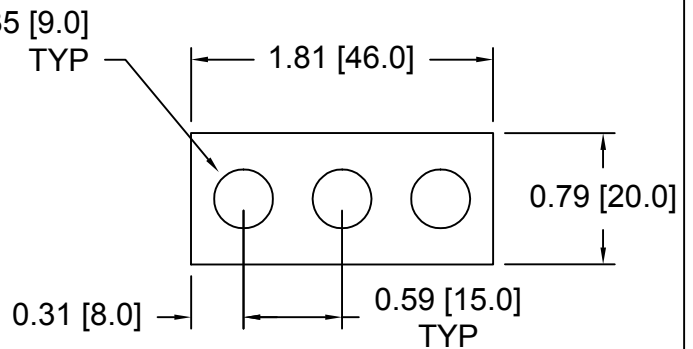

SPACERS

Drawings are not to scale

Metric spacers are black oxidized Slots and holes are centered unless otherwise noted
Most spacers are etched on the side with thickness

DSCP035 Series Spacers

DSC Part No.	Thickness	Other part #s	DSC Part No.	Thickness	Other part #s
DSCP035-M300	3.00mm	ACS630	DSCP035-M640	6.40mm	ACS664
DSCP035-M320	3.20mm	ACS632	DSCP035-M660	6.60mm	ACS666
DSCP035-M340	3.40mm	ACS634	DSCP035-M680	6.80mm	ACS668
DSCP035-M360	3.60mm	ACS636	DSCP035-M700	7.00mm	ACS670
DSCP035-M380	3.80mm	ACS638			
DSCP035-M400	4.00mm	ACS640			
DSCP035-M420	4.20mm	ACS642			
DSCP035-M440	4.40mm	ACS644			
DSCP035-M460	4.60mm	ACS646			
DSCP035-M480	4.80mm	ACS648			
DSCP035-M500	5.00mm	ACS650			
DSCP035-M520	5.20mm	ACS652			
DSCP035-M540	5.40mm	ACS654			
DSCP035-M560	5.60mm	ACS656			
DSCP035-M580	5.80mm	ACS658			
DSCP035-M600	6.00mm	ACS660			
DSCP035-M620	6.20mm	ACS662			

DSCP036 Series Spacers

DSC Part No.	Thickness	Other part #s	DSC Part No.	Thickness	Other part #s
DSCP036-M300	3.00mm	ASP330N	DSCP036-M640	6.40mm	ASP364N
DSCP036-M320	3.20mm	ASP332N	DSCP036-M660	6.60mm	ASP366N
DSCP036-M340	3.40mm	ASP334N	DSCP036-M680	6.80mm	ASP368N
DSCP036-M360	3.60mm	ASP336N	DSCP036-M700	7.00mm	ASP370N
DSCP036-M380	3.80mm	ASP338N			
DSCP036-M400	4.00mm	ASP340N			
DSCP036-M420	4.20mm	ASP342N			
DSCP036-M440	4.40mm	ASP344N			
DSCP036-M460	4.60mm	ASP346N			
DSCP036-M480	4.80mm	ASP348N			
DSCP036-M500	5.00mm	ASP350N			
DSCP036-M520	5.20mm	ASP352N			
DSCP036-M540	5.40mm	ASP354N			
DSCP036-M560	5.60mm	ASP356N			
DSCP036-M580	5.80mm	ASP358N			
DSCP036-M600	6.00mm	ASP360N			
DSCP036-M620	6.20mm	ASP362N			