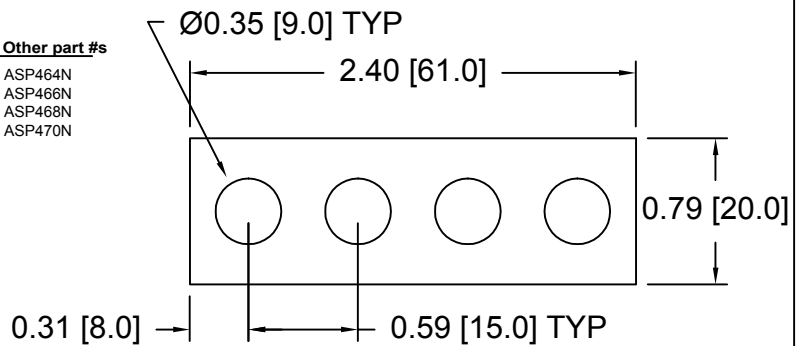

DSCP037 Series Spacers

DSC Part No.	Thickness	Other part #s	DSC Part No.	Thickness	Other part #s
DSCP037-M300	3.00mm	ASP430N	DSCP037-M640	6.40mm	ASP464N
DSCP037-M320	3.20mm	ASP432N	DSCP037-M660	6.60mm	ASP466N
DSCP037-M340	3.40mm	ASP434N	DSCP037-M680	6.80mm	ASP468N
DSCP037-M360	3.60mm	ASP436N	DSCP037-M700	7.00mm	ASP470N
DSCP037-M380	3.80mm	ASP438N			
DSCP037-M400	4.00mm	ASP440N			
DSCP037-M420	4.20mm	ASP442N			
DSCP037-M440	4.40mm	ASP444N			
DSCP037-M460	4.60mm	ASP446N			
DSCP037-M480	4.80mm	ASP448N			
DSCP037-M500	5.00mm	ASP450N			
DSCP037-M520	5.20mm	ASP452N			
DSCP037-M540	5.40mm	ASP454N			
DSCP037-M560	5.60mm	ASP456N			
DSCP037-M580	5.80mm	ASP458N			
DSCP037-M600	6.00mm	ASP460N			
DSCP037-M620	6.20mm	ASP462N