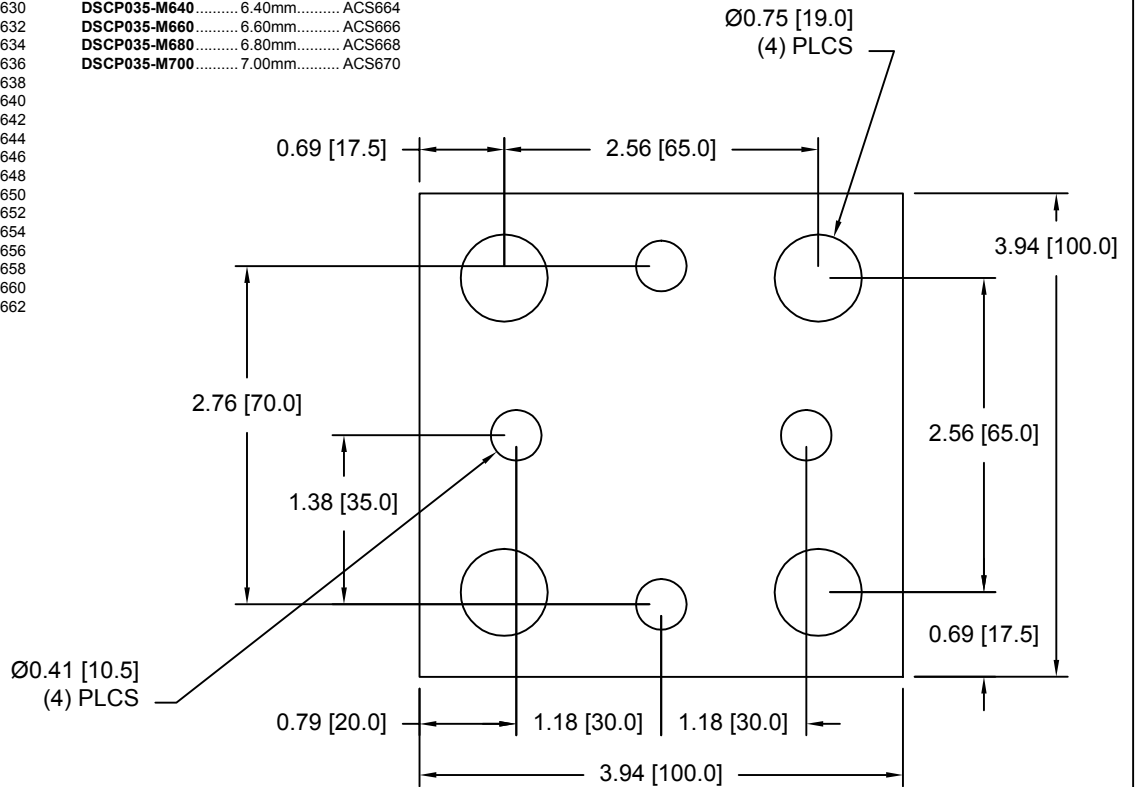

SPACERS

Drawings are not to scale

Metric spacers are black oxidized Slots and holes are centered unless otherwise noted
Most spacers are etched on the side with thickness

DSCP035 Series Spacers

DSC Part No.	Thickness	Other part #s	DSC Part No.	Thickness	Other part #s
DSCP035-M300	3.00mm	ACS630	DSCP035-M640	6.40mm	ACS664
DSCP035-M320	3.20mm	ACS632	DSCP035-M660	6.60mm	ACS666
DSCP035-M340	3.40mm	ACS634	DSCP035-M680	6.80mm	ACS668
DSCP035-M360	3.60mm	ACS636	DSCP035-M700	7.00mm	ACS670
DSCP035-M380	3.80mm	ACS638			
DSCP035-M400	4.00mm	ACS640			
DSCP035-M420	4.20mm	ACS642			
DSCP035-M440	4.40mm	ACS644			
DSCP035-M460	4.60mm	ACS646			
DSCP035-M480	4.80mm	ACS648			
DSCP035-M500	5.00mm	ACS650			
DSCP035-M520	5.20mm	ACS652			
DSCP035-M540	5.40mm	ACS654			
DSCP035-M560	5.60mm	ACS656			
DSCP035-M580	5.80mm	ACS658			
DSCP035-M600	6.00mm	ACS660			
DSCP035-M620	6.20mm	ACS662			

DSCP036 Series Spacers

DSC Part No.	Thickness	Other part #s	DSC Part No.	Thickness	Other part #s
DSCP036-M300	3.00mm	ASP330N	DSCP036-M640	6.40mm	ASP364N
DSCP036-M320	3.20mm	ASP332N	DSCP036-M660	6.60mm	ASP366N
DSCP036-M340	3.40mm	ASP334N	DSCP036-M680	6.80mm	ASP368N
DSCP036-M360	3.60mm	ASP336N	DSCP036-M700	7.00mm	ASP370N
DSCP036-M380	3.80mm	ASP338N			
DSCP036-M400	4.00mm	ASP340N			
DSCP036-M420	4.20mm	ASP342N			
DSCP036-M440	4.40mm	ASP344N			
DSCP036-M460	4.60mm	ASP346N			
DSCP036-M480	4.80mm	ASP348N			
DSCP036-M500	5.00mm	ASP350N			
DSCP036-M520	5.20mm	ASP352N			
DSCP036-M540	5.40mm	ASP354N			
DSCP036-M560	5.60mm	ASP356N			
DSCP036-M580	5.80mm	ASP358N			
DSCP036-M600	6.00mm	ASP360N			
DSCP036-M620	6.20mm	ASP362N			