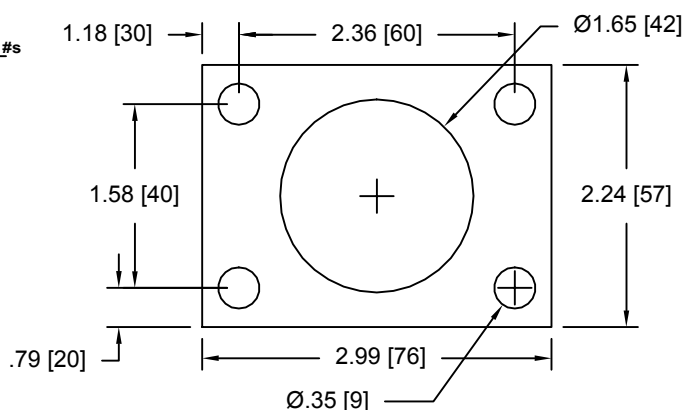

SPACERS and RETAINERS

Drawings are not to scale

Metric spacers are black oxidized

Slots and holes are centered unless otherwise noted

DSCP090 Series Spacers

DSC Part No.	Thickness	Other part numbers
DSCP090-E250	.25 inch	D113071

DSCP091 Series Spacers

DSC Part No.	Thickness	Other part numbers
DSCP091-E250	.25 inch	D113072

DSCP092 Series Spacers

DSC Part No.	Thickness	Other part #s	DSC Part No.	Thickness	Other part #s
DSCP092-M025	0.25mm		DSCP092-M560	5.60mm	ASP256N
DSCP092-M050	0.50mm		DSCP092-M580	5.80mm	ASP258N
DSCP092-M100	1.00mm		DSCP092-M600	6.00mm	ASP260N
DSCP092-M200	2.00mm		DSCP092-M620	6.20mm	ASP262N
DSCP092-M300	3.00mm	ASP230N	DSCP092-M640	6.40mm	ASP264N
DSCP092-M320	3.20mm	ASP232N	DSCP092-M660	6.60mm	ASP266N
DSCP092-M340	3.40mm	ASP234N	DSCP092-M680	6.80mm	ASP268N
DSCP092-M360	3.60mm	ASP236N	DSCP092-M700	7.00mm	ASP270N
DSCP092-M380	3.80mm	ASP238N			
DSCP092-M400	4.00mm	ASP240N			
DSCP092-M420	4.20mm	ASP242N			
DSCP092-M440	4.40mm	ASP244N			
DSCP092-M460	4.60mm	ASP246N			
DSCP092-M480	4.80mm	ASP248N			
DSCP092-M500	5.00mm	ASP250N			
DSCP092-M520	5.20mm	ASP252N			
DSCP092-M540	5.40mm	ASP254N			

DSCP093 Series Spacers

DSC Part No.	Thickness	Other part #s	DSC Part No.	Thickness	Other part #s
DSCP093-M025	0.25mm		DSCP093-M560	5.60mm	ASP756N
DSCP093-M050	0.50mm		DSCP093-M580	5.80mm	ASP758N
DSCP093-M100	1.00mm		DSCP093-M600	6.00mm	ASP760N
DSCP093-M200	2.00mm		DSCP093-M620	6.20mm	ASP762N
DSCP093-M300	3.00mm	ASP730N	DSCP093-M640	6.40mm	ASP764N
DSCP093-M320	3.20mm	ASP732N	DSCP093-M660	6.60mm	ASP766N
DSCP093-M340	3.40mm	ASP734N	DSCP093-M680	6.80mm	ASP768N
DSCP093-M360	3.60mm	ASP736N	DSCP093-M700	7.00mm	ASP770N
DSCP093-M380	3.80mm	ASP738N			
DSCP093-M400	4.00mm	ASP740N			
DSCP093-M420	4.20mm	ASP742N			
DSCP093-M440	4.40mm	ASP744N			
DSCP093-M460	4.60mm	ASP746N			
DSCP093-M480	4.80mm	ASP748N			
DSCP093-M500	5.00mm	ASP750N			
DSCP093-M520	5.20mm	ASP752N			
DSCP093-M540	5.40mm	ASP754N			