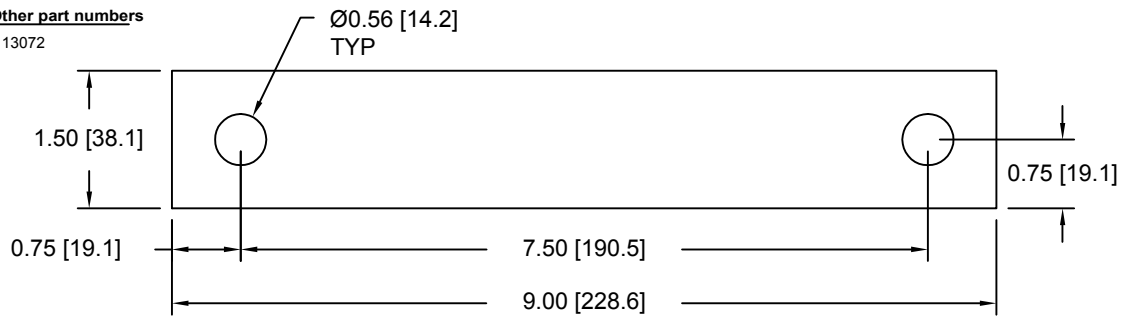

SPACERS and RETAINERS

Drawings are not to scale

Metric spacers are black oxidized

Slots and holes are centered unless otherwise noted

DSCP090 Series Spacers

DSC Part No.	Thickness	Other part numbers
DSCP090-E250	.25 inch	D113071

DSCP091 Series Spacers

DSC Part No.	Thickness	Other part numbers
DSCP091-E250	.25 inch	D113072

DSCP092 Series Spacers

DSC Part No.	Thickness	Other part #s	DSC Part No.	Thickness	Other part #s
DSCP092-M025	0.25mm		DSCP092-M560	5.60mm	ASP256N
DSCP092-M050	0.50mm		DSCP092-M580	5.80mm	ASP258N
DSCP092-M100	1.00mm		DSCP092-M600	6.00mm	ASP260N
DSCP092-M200	2.00mm		DSCP092-M620	6.20mm	ASP262N
DSCP092-M300	3.00mm	ASP230N	DSCP092-M640	6.40mm	ASP264N
DSCP092-M320	3.20mm	ASP232N	DSCP092-M660	6.60mm	ASP266N
DSCP092-M340	3.40mm	ASP234N	DSCP092-M680	6.80mm	ASP268N
DSCP092-M360	3.60mm	ASP236N	DSCP092-M700	7.00mm	ASP270N
DSCP092-M380	3.80mm	ASP238N			
DSCP092-M400	4.00mm	ASP240N			
DSCP092-M420	4.20mm	ASP242N			
DSCP092-M440	4.40mm	ASP244N			
DSCP092-M460	4.60mm	ASP246N			
DSCP092-M480	4.80mm	ASP248N			
DSCP092-M500	5.00mm	ASP250N			
DSCP092-M520	5.20mm	ASP252N			
DSCP092-M540	5.40mm	ASP254N			

DSCP093 Series Spacers

DSC Part No.	Thickness	Other part #s	DSC Part No.	Thickness	Other part #s
DSCP093-M025	0.25mm		DSCP093-M560	5.60mm	ASP756N
DSCP093-M050	0.50mm		DSCP093-M580	5.80mm	ASP758N
DSCP093-M100	1.00mm		DSCP093-M600	6.00mm	ASP760N
DSCP093-M200	2.00mm		DSCP093-M620	6.20mm	ASP762N
DSCP093-M300	3.00mm	ASP730N	DSCP093-M640	6.40mm	ASP764N
DSCP093-M320	3.20mm	ASP732N	DSCP093-M660	6.60mm	ASP766N
DSCP093-M340	3.40mm	ASP734N	DSCP093-M680	6.80mm	ASP768N
DSCP093-M360	3.60mm	ASP736N	DSCP093-M700	7.00mm	ASP770N
DSCP093-M380	3.80mm	ASP738N			
DSCP093-M400	4.00mm	ASP740N			
DSCP093-M420	4.20mm	ASP742N			
DSCP093-M440	4.40mm	ASP744N			
DSCP093-M460	4.60mm	ASP746N			
DSCP093-M480	4.80mm	ASP748N			
DSCP093-M500	5.00mm	ASP750N			
DSCP093-M520	5.20mm	ASP752N			
DSCP093-M540	5.40mm	ASP754N			