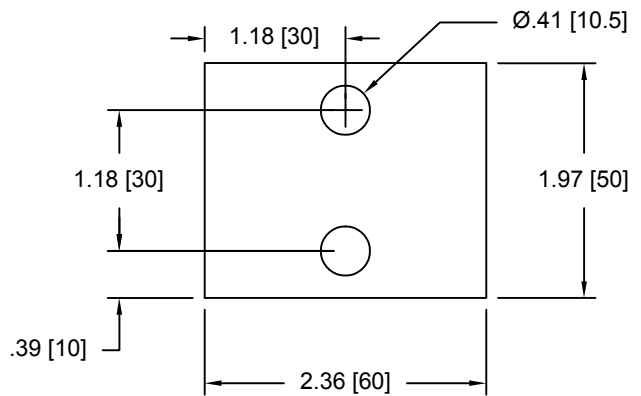

SPACERS and RETAINERS

Drawings are not to scale

Metric spacers are black oxidized

Slots and holes are centered unless otherwise noted

DSCP090 Series Spacers

DSC Part No.	Thickness	Other part numbers
DSCP090-E250	.25 inch	D113071

DSCP091 Series Spacers

DSC Part No.	Thickness	Other part numbers
DSCP091-E250	.25 inch	D113072

DSCP092 Series Spacers

DSC Part No.	Thickness	Other part #s	DSC Part No.	Thickness	Other part #s
DSCP092-M025	0.25mm		DSCP092-M560	5.60mm	ASP256N
DSCP092-M050	0.50mm		DSCP092-M580	5.80mm	ASP258N
DSCP092-M100	1.00mm		DSCP092-M600	6.00mm	ASP260N
DSCP092-M200	2.00mm		DSCP092-M620	6.20mm	ASP262N
DSCP092-M300	3.00mm	ASP230N	DSCP092-M640	6.40mm	ASP264N
DSCP092-M320	3.20mm	ASP232N	DSCP092-M660	6.60mm	ASP266N
DSCP092-M340	3.40mm	ASP234N	DSCP092-M680	6.80mm	ASP268N
DSCP092-M360	3.60mm	ASP236N	DSCP092-M700	7.00mm	ASP270N
DSCP092-M380	3.80mm	ASP238N			
DSCP092-M400	4.00mm	ASP240N			
DSCP092-M420	4.20mm	ASP242N			
DSCP092-M440	4.40mm	ASP244N			
DSCP092-M460	4.60mm	ASP246N			
DSCP092-M480	4.80mm	ASP248N			
DSCP092-M500	5.00mm	ASP250N			
DSCP092-M520	5.20mm	ASP252N			
DSCP092-M540	5.40mm	ASP254N			

DSCP093 Series Spacers

DSC Part No.	Thickness	Other part #s	DSC Part No.	Thickness	Other part #s
DSCP093-M025	0.25mm		DSCP093-M560	5.60mm	ASP756N
DSCP093-M050	0.50mm		DSCP093-M580	5.80mm	ASP758N
DSCP093-M100	1.00mm		DSCP093-M600	6.00mm	ASP760N
DSCP093-M200	2.00mm		DSCP093-M620	6.20mm	ASP762N
DSCP093-M300	3.00mm	ASP730N	DSCP093-M640	6.40mm	ASP764N
DSCP093-M320	3.20mm	ASP732N	DSCP093-M660	6.60mm	ASP766N
DSCP093-M340	3.40mm	ASP734N	DSCP093-M680	6.80mm	ASP768N
DSCP093-M360	3.60mm	ASP736N	DSCP093-M700	7.00mm	ASP770N
DSCP093-M380	3.80mm	ASP738N			
DSCP093-M400	4.00mm	ASP740N			
DSCP093-M420	4.20mm	ASP742N			
DSCP093-M440	4.40mm	ASP744N			
DSCP093-M460	4.60mm	ASP746N			
DSCP093-M480	4.80mm	ASP748N			
DSCP093-M500	5.00mm	ASP750N			
DSCP093-M520	5.20mm	ASP752N			
DSCP093-M540	5.40mm	ASP754N			