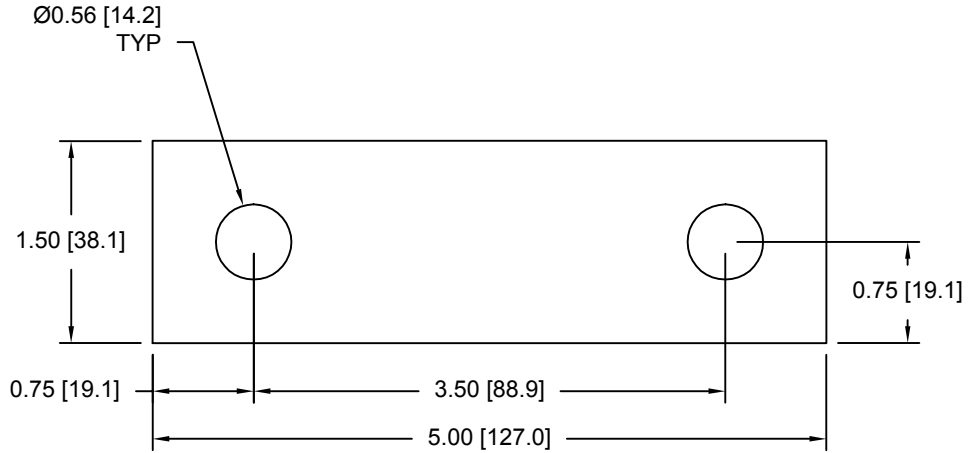

SPACERS and RETAINERS

Drawings are not to scale

Metric spacers are black oxidized

Slots and holes are centered unless otherwise noted

DSCP090 Series Spacers

DSC Part No.	Thickness	Other part numbers
DSCP090-E250	.25 inch	D113071

DSCP091 Series Spacers

DSC Part No.	Thickness	Other part numbers
DSCP091-E250	.25 inch	D113072

DSCP092 Series Spacers

DSC Part No.	Thickness	Other part #s	DSC Part No.	Thickness	Other part #s
DSCP092-M025	0.25mm		DSCP092-M560	5.60mm	ASP256N
DSCP092-M050	0.50mm		DSCP092-M580	5.80mm	ASP258N
DSCP092-M100	1.00mm		DSCP092-M600	6.00mm	ASP260N
DSCP092-M200	2.00mm		DSCP092-M620	6.20mm	ASP262N
DSCP092-M300	3.00mm	ASP230N	DSCP092-M640	6.40mm	ASP264N
DSCP092-M320	3.20mm	ASP232N	DSCP092-M660	6.60mm	ASP266N
DSCP092-M340	3.40mm	ASP234N	DSCP092-M680	6.80mm	ASP268N
DSCP092-M360	3.60mm	ASP236N	DSCP092-M700	7.00mm	ASP270N
DSCP092-M380	3.80mm	ASP238N			
DSCP092-M400	4.00mm	ASP240N			
DSCP092-M420	4.20mm	ASP242N			
DSCP092-M440	4.40mm	ASP244N			
DSCP092-M460	4.60mm	ASP246N			
DSCP092-M480	4.80mm	ASP248N			
DSCP092-M500	5.00mm	ASP250N			
DSCP092-M520	5.20mm	ASP252N			
DSCP092-M540	5.40mm	ASP254N			

DSCP093 Series Spacers

DSC Part No.	Thickness	Other part #s	DSC Part No.	Thickness	Other part #s
DSCP093-M025	0.25mm		DSCP093-M560	5.60mm	ASP756N
DSCP093-M050	0.50mm		DSCP093-M580	5.80mm	ASP758N
DSCP093-M100	1.00mm		DSCP093-M600	6.00mm	ASP760N
DSCP093-M200	2.00mm		DSCP093-M620	6.20mm	ASP762N
DSCP093-M300	3.00mm	ASP730N	DSCP093-M640	6.40mm	ASP764N
DSCP093-M320	3.20mm	ASP732N	DSCP093-M660	6.60mm	ASP766N
DSCP093-M340	3.40mm	ASP734N	DSCP093-M680	6.80mm	ASP768N
DSCP093-M360	3.60mm	ASP736N	DSCP093-M700	7.00mm	ASP770N
DSCP093-M380	3.80mm	ASP738N			
DSCP093-M400	4.00mm	ASP740N			
DSCP093-M420	4.20mm	ASP742N			
DSCP093-M440	4.40mm	ASP744N			
DSCP093-M460	4.60mm	ASP746N			
DSCP093-M480	4.80mm	ASP748N			
DSCP093-M500	5.00mm	ASP750N			
DSCP093-M520	5.20mm	ASP752N			
DSCP093-M540	5.40mm	ASP754N			